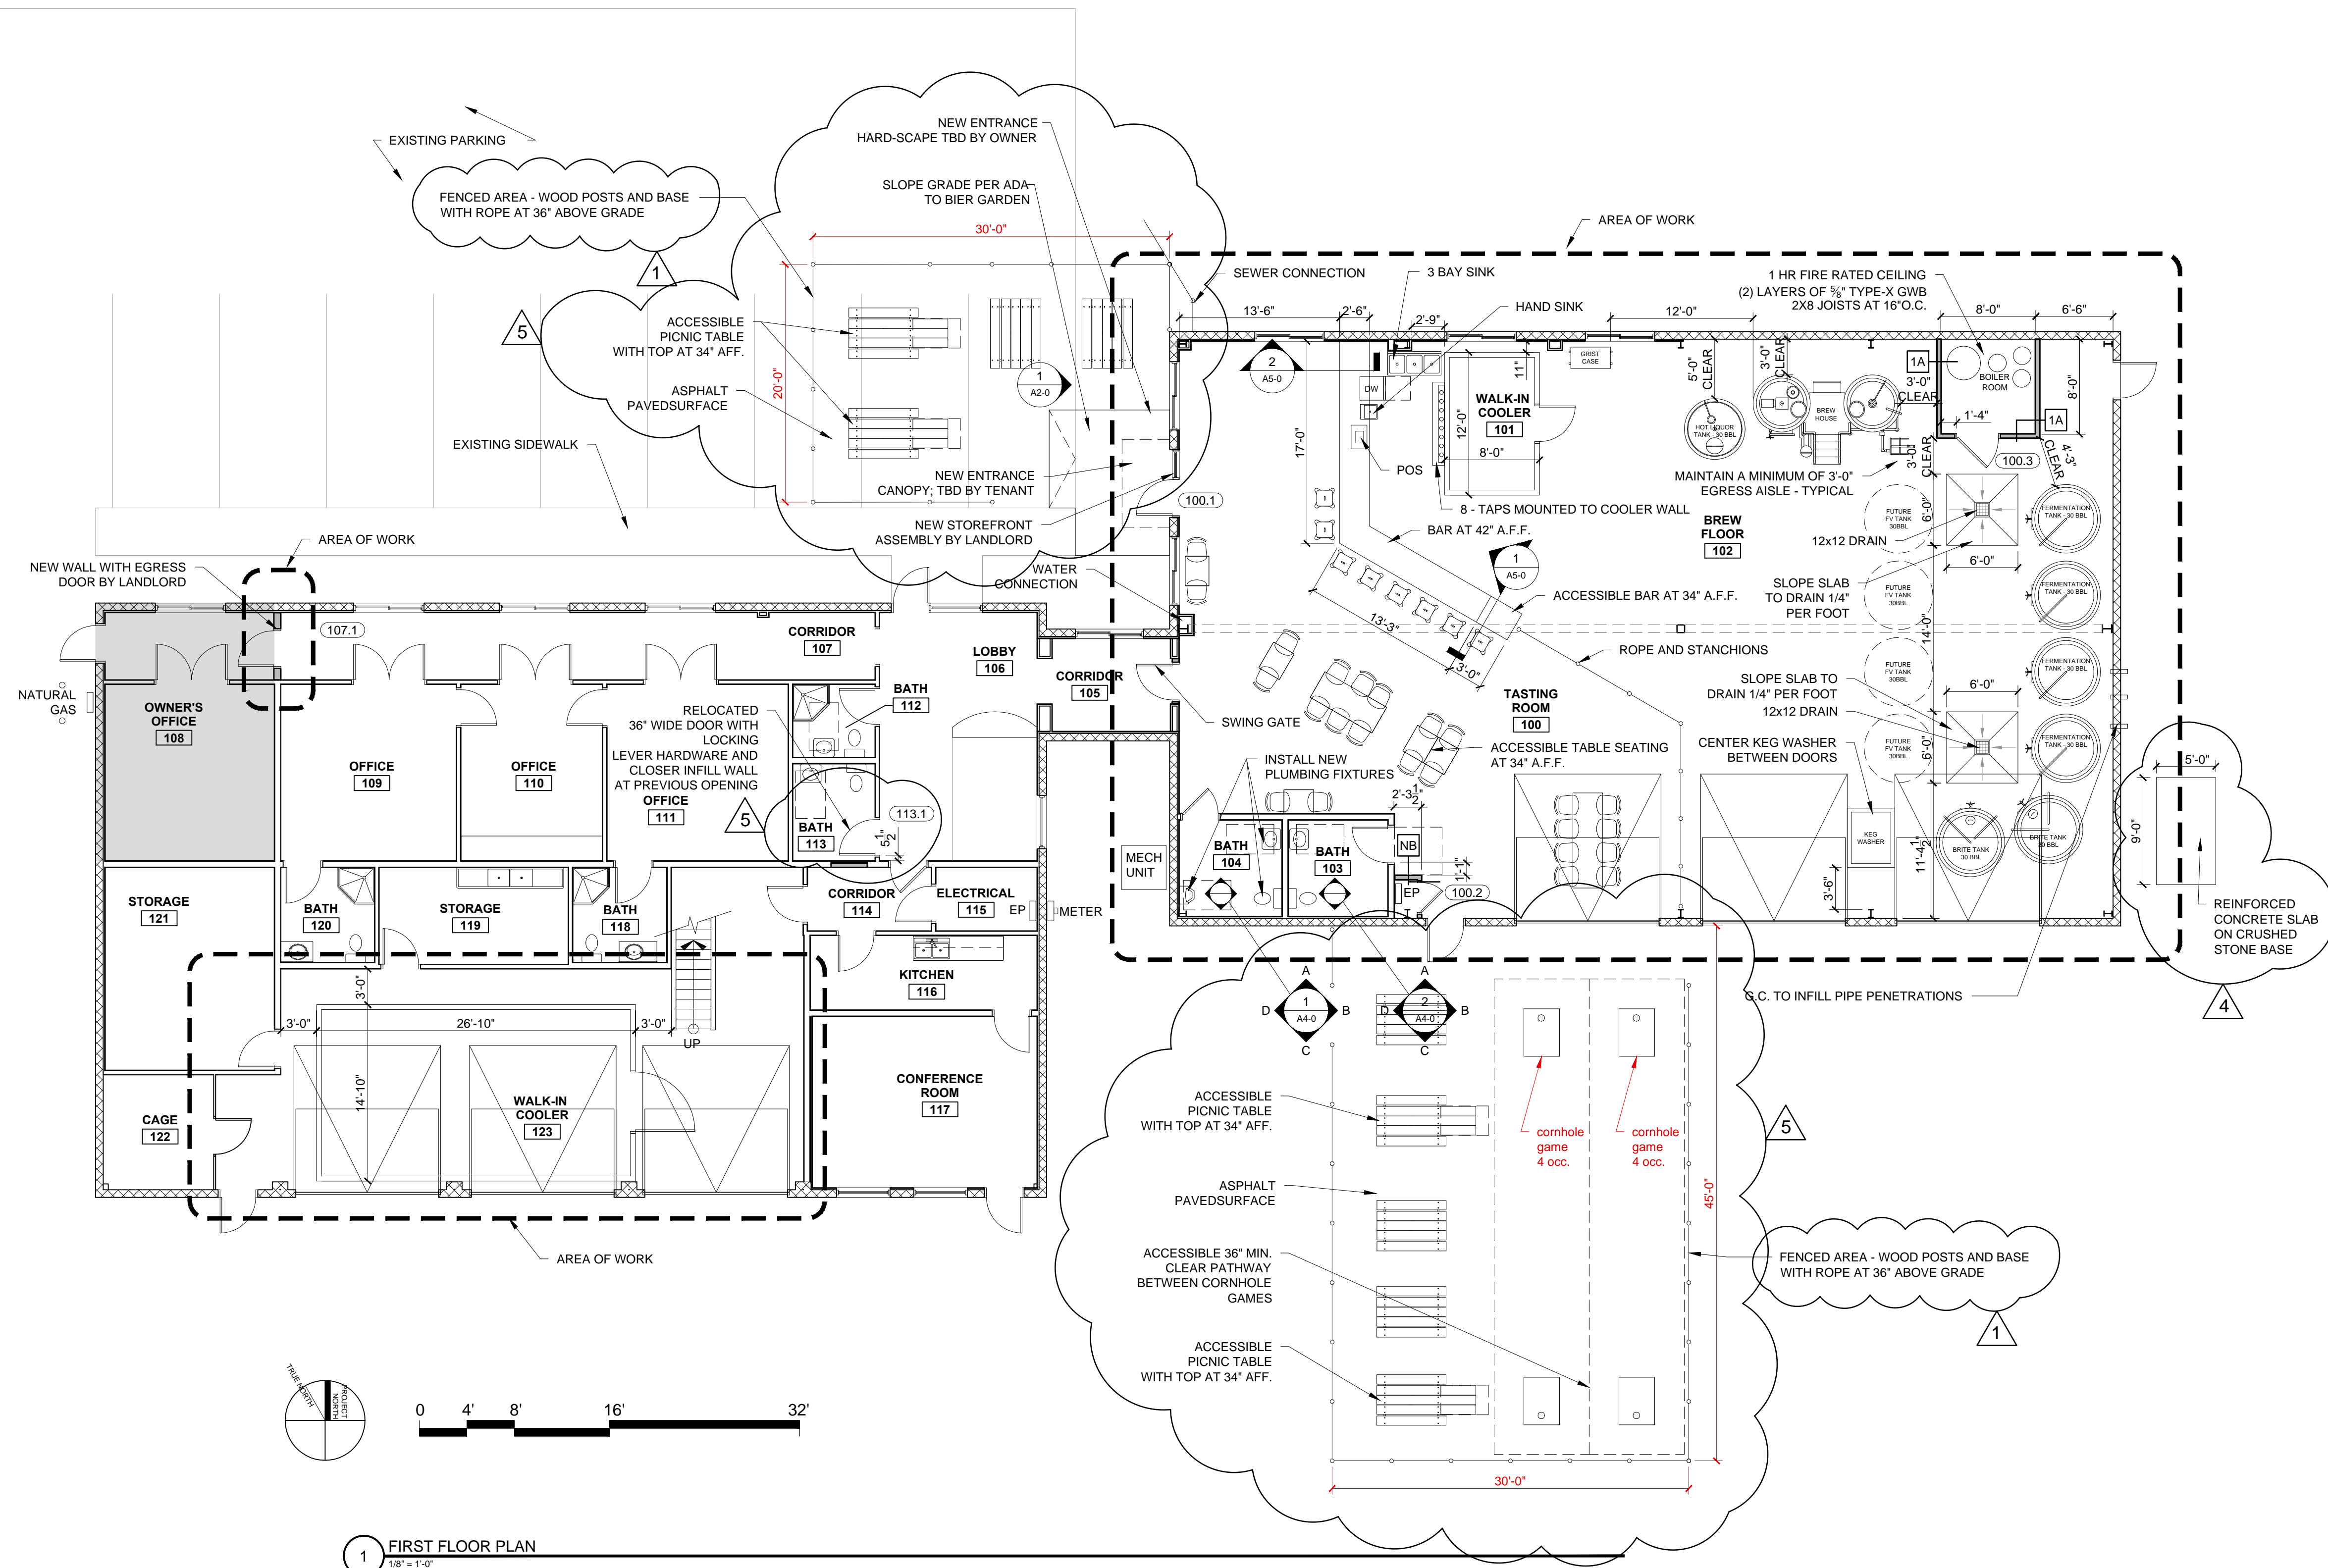

© 2017 RYAN SENATORE ARCHITECTURE

DEFINITIVE BREWING COMPANY
35 INDUSTRIAL WAY
PORTLAND MAINE

CONSULTANTS:

REVISIONS:

- △ - REVISED - 01/10/18
- △ - REVISED - 01/12/18
- △ - REVISED - 01/17/18
- △ - REVISED - 02/09/18
- △ - REVISED - 03/9/18

DATE: MARCH 6, 2018

PROJECT No. 1772

DRAWN BY: JPF

CHECKED BY: RJS

SCALE: AS NOTED

SHEET TITLE:

FIRST FLOOR
PLAN

A1-0

WALL LEGEND	
	EXISTING WALL
	NEW WALL

1 FIRST FLOOR PLAN
1/8" = 1'-0"