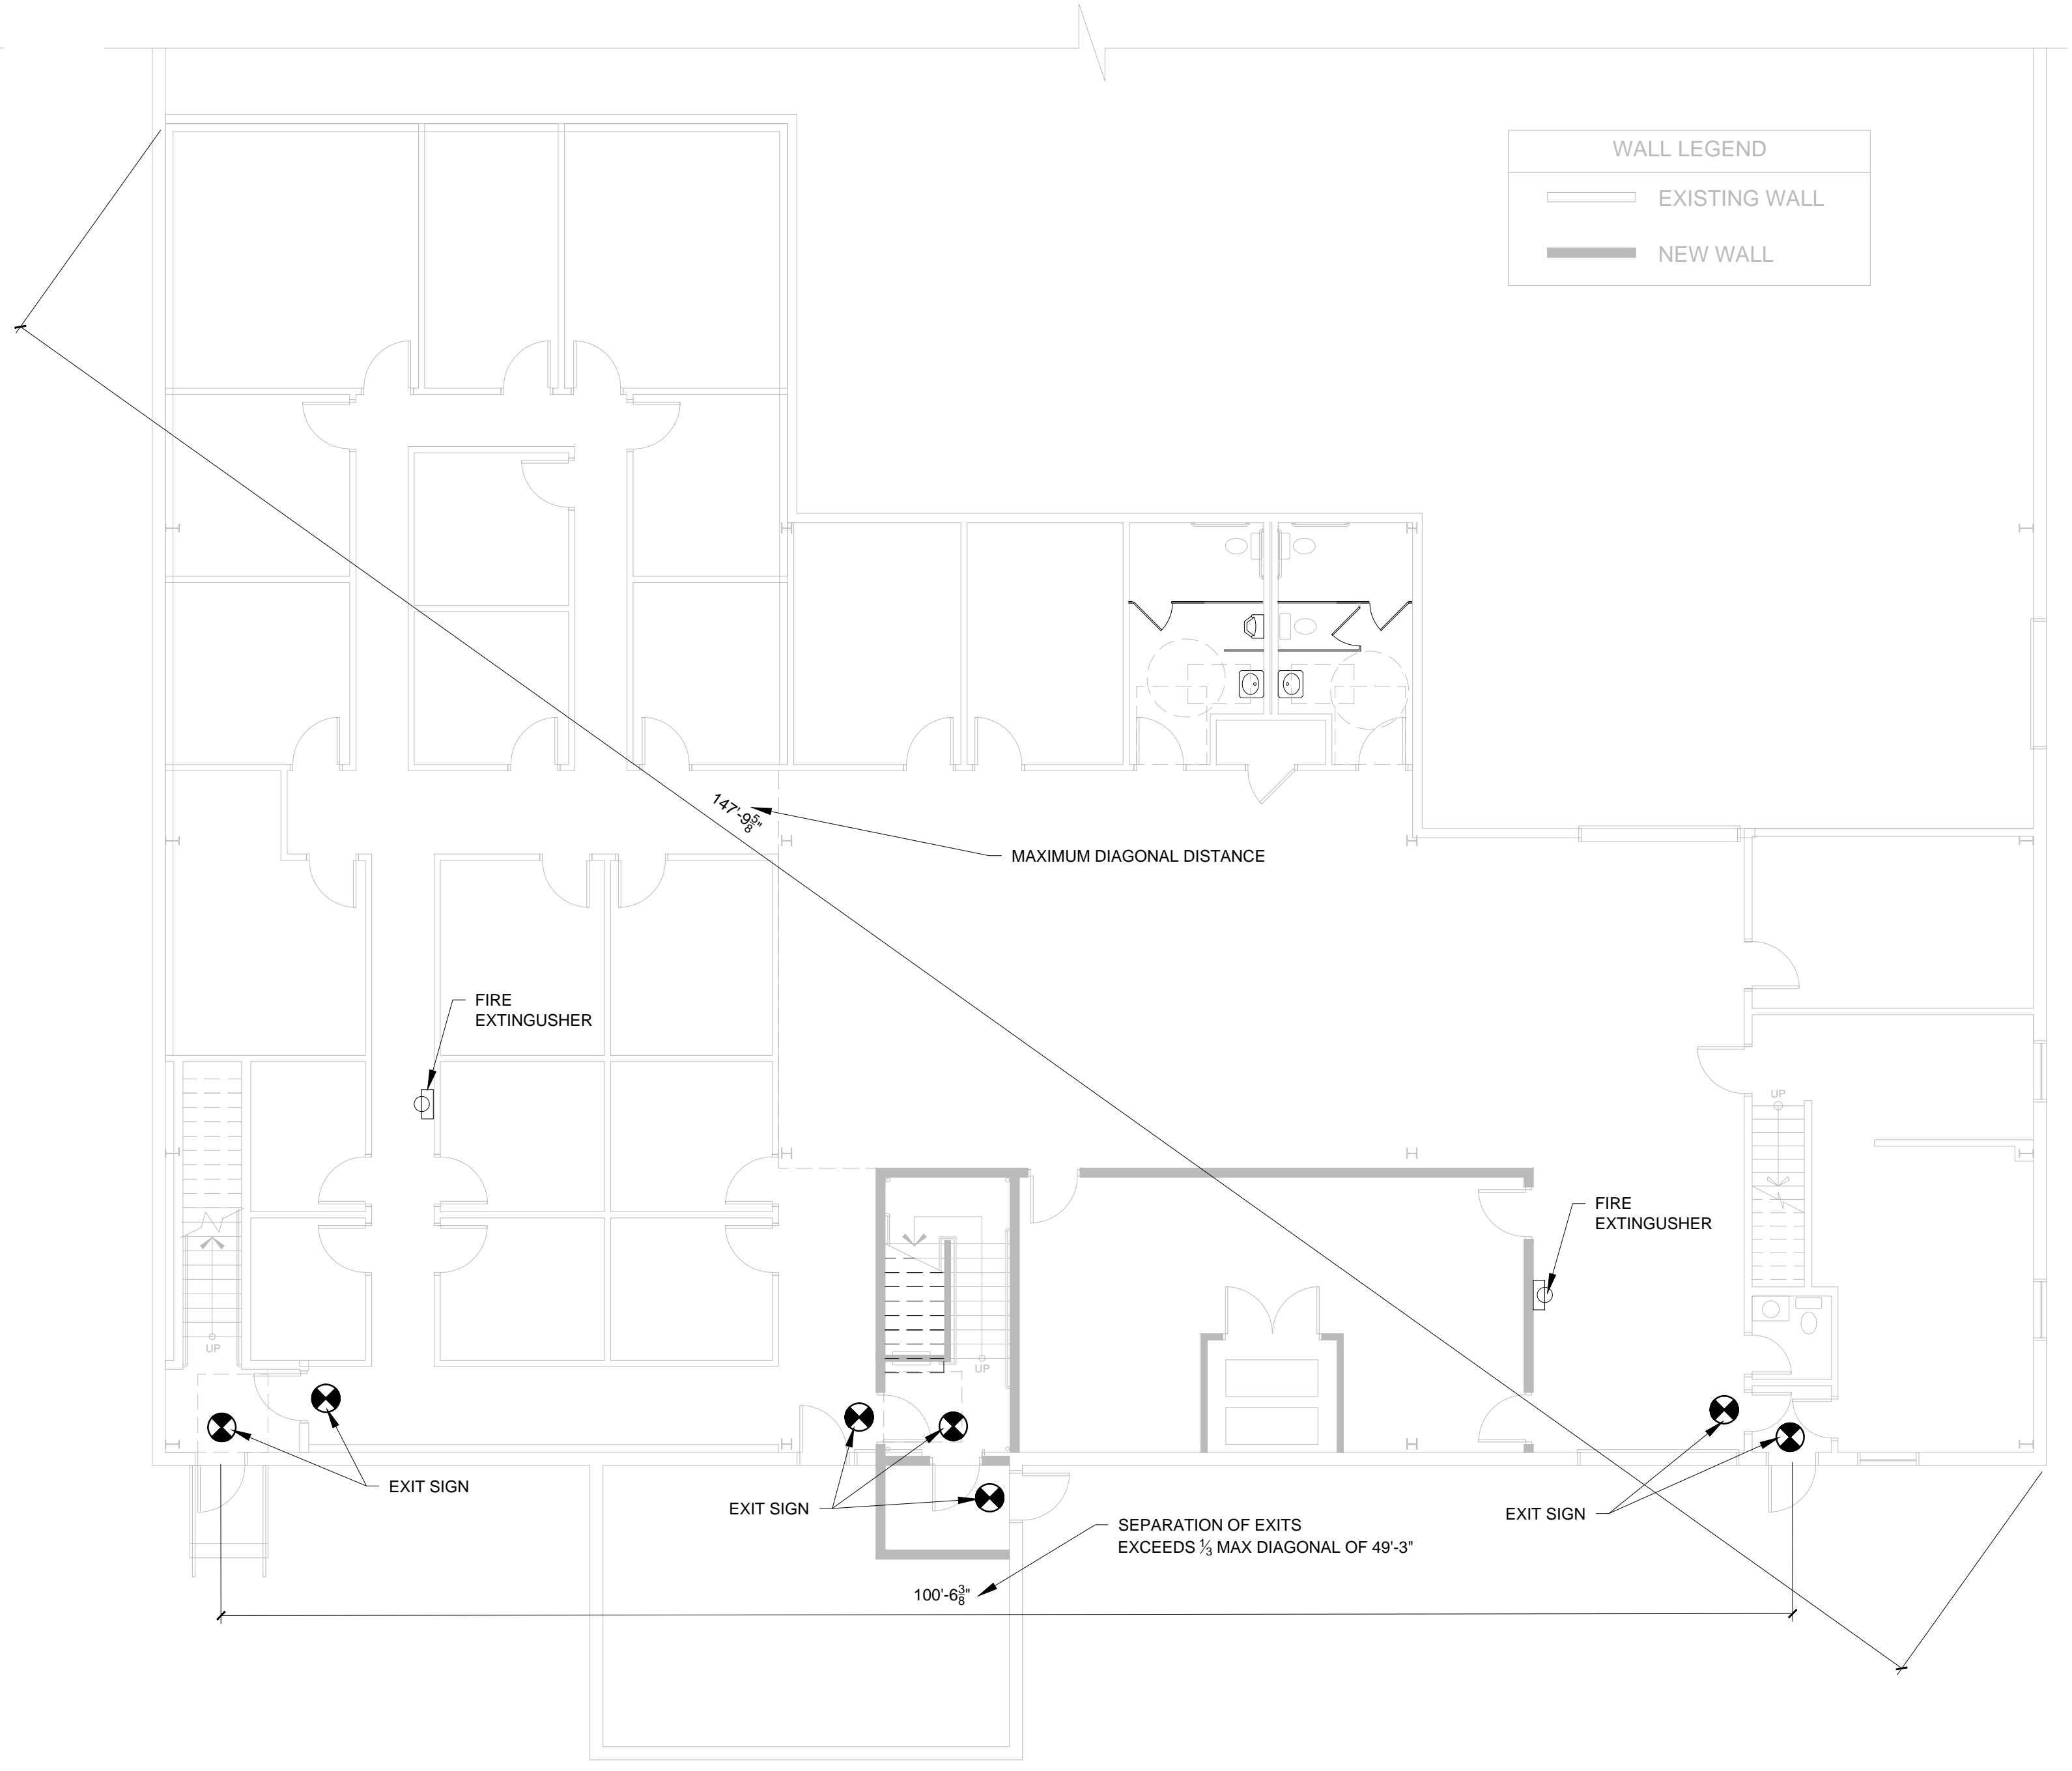

1 FIRST FLOOR PLAN
1/8" = 1'-0"