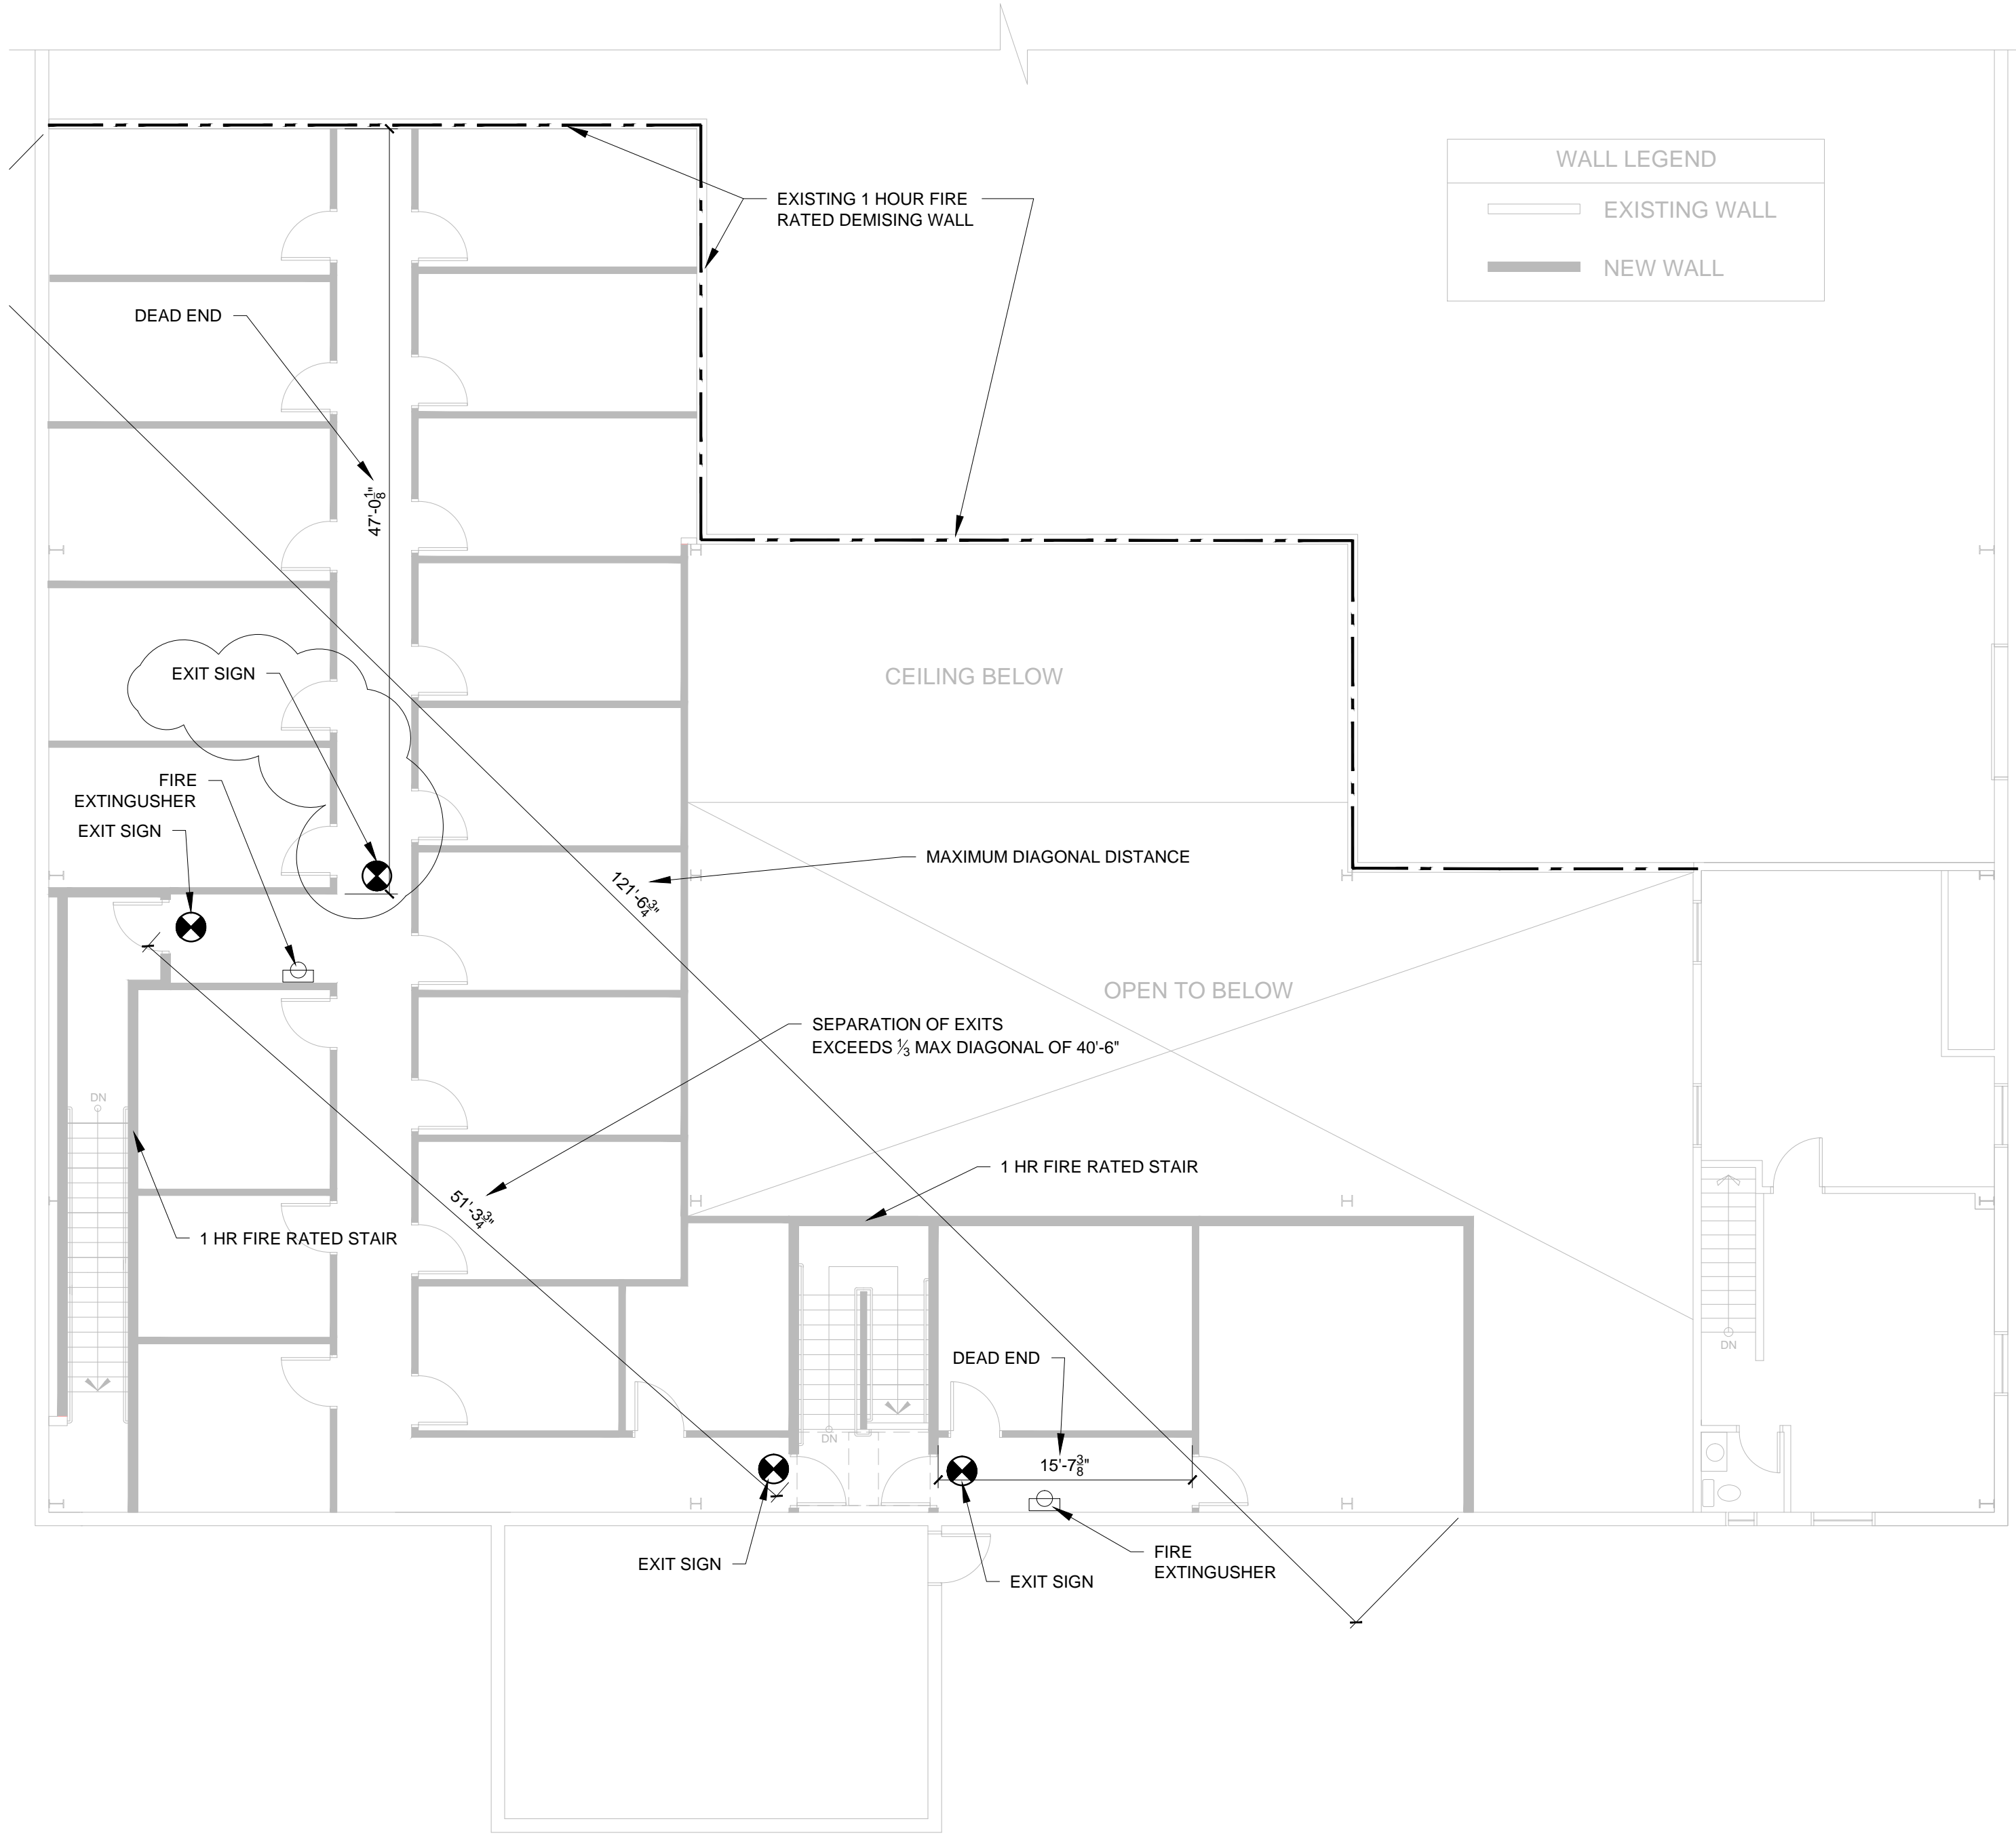

2 SECOND FLOOR PLAN
1/8" = 1'-0"