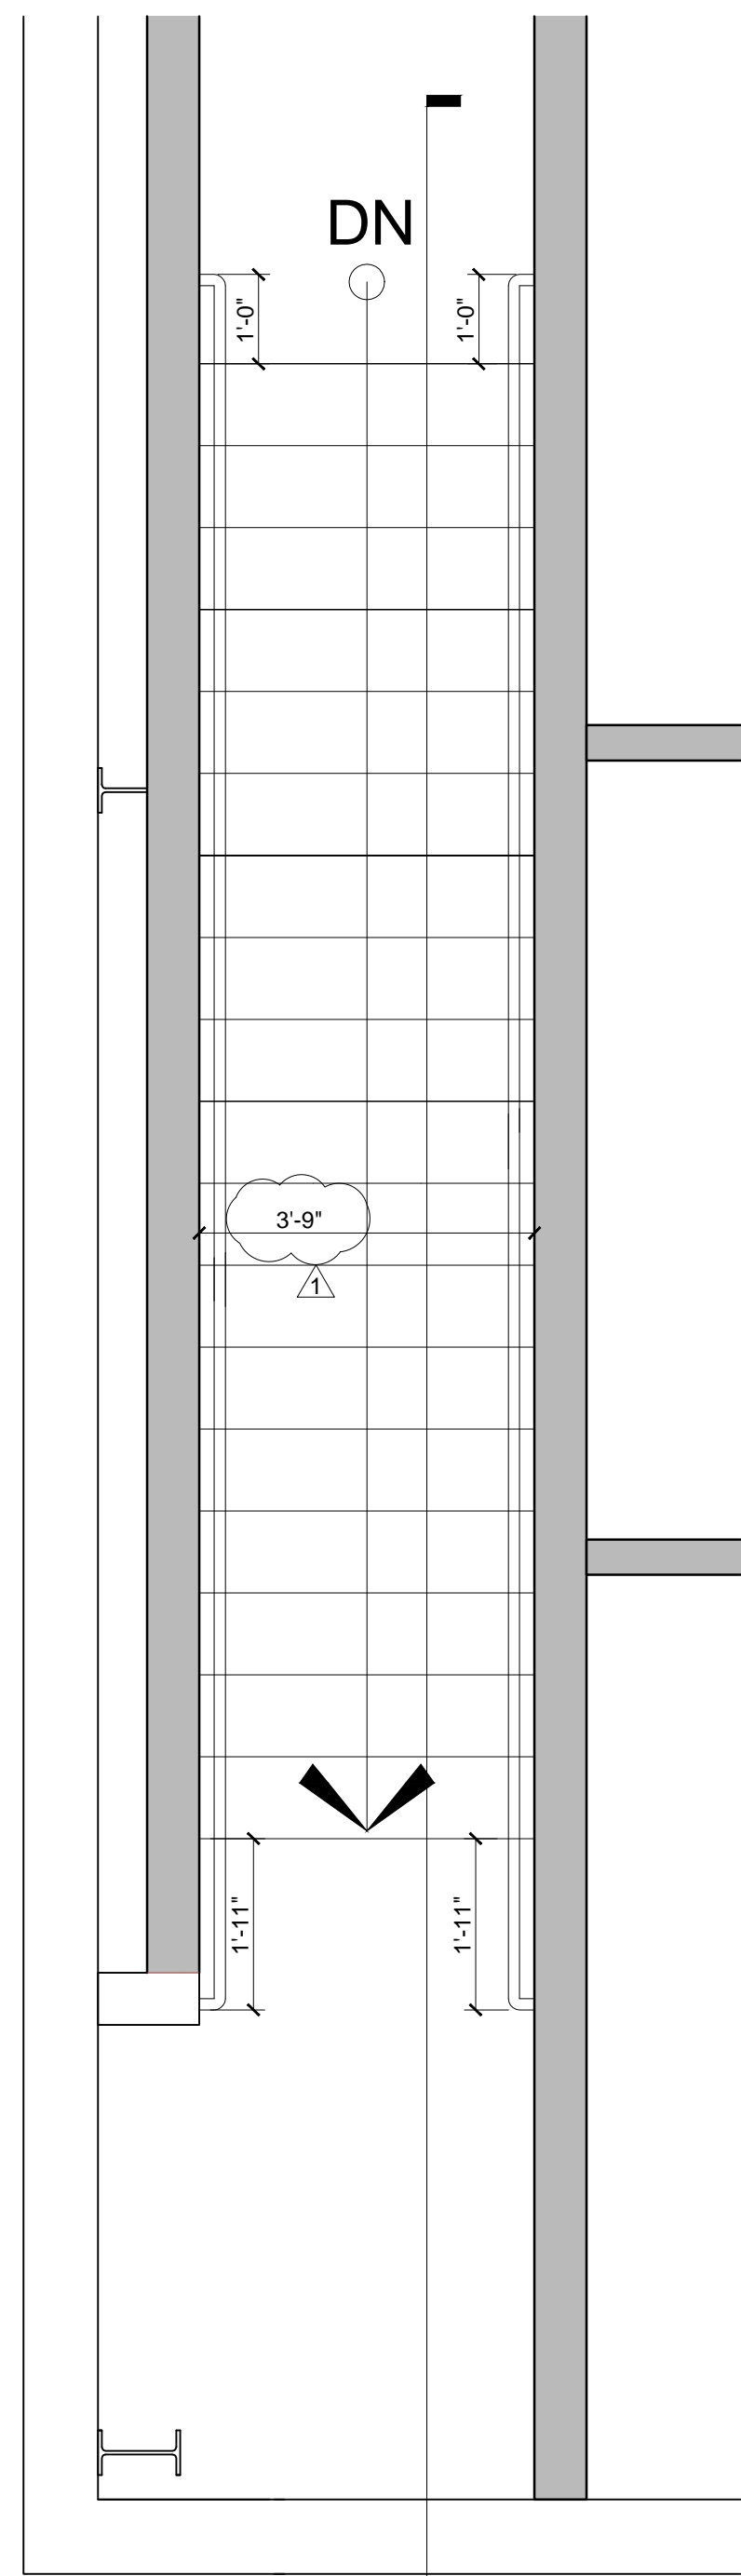

© 2017 RYAN SENATORE ARCHITECTURE

GRIME STUDIOS
PORTLAND, MAINE

CONSULTANTS:

REVISIONS:

DATE: OCTOBER 16, 2017

PROJECT No. 1428

DRAWN BY: RJS / RRT

CHECKED BY: RJS

SCALE: AS NOTED

SHEET TITLE:

STAIR DETAILS

A6-1

1 STAIR SECTION
1/2" = 1'-0"

3 STAIR PLAN
1/2" = 1'-0"

2 STAIR PLAN
1/2" = 1'-0"