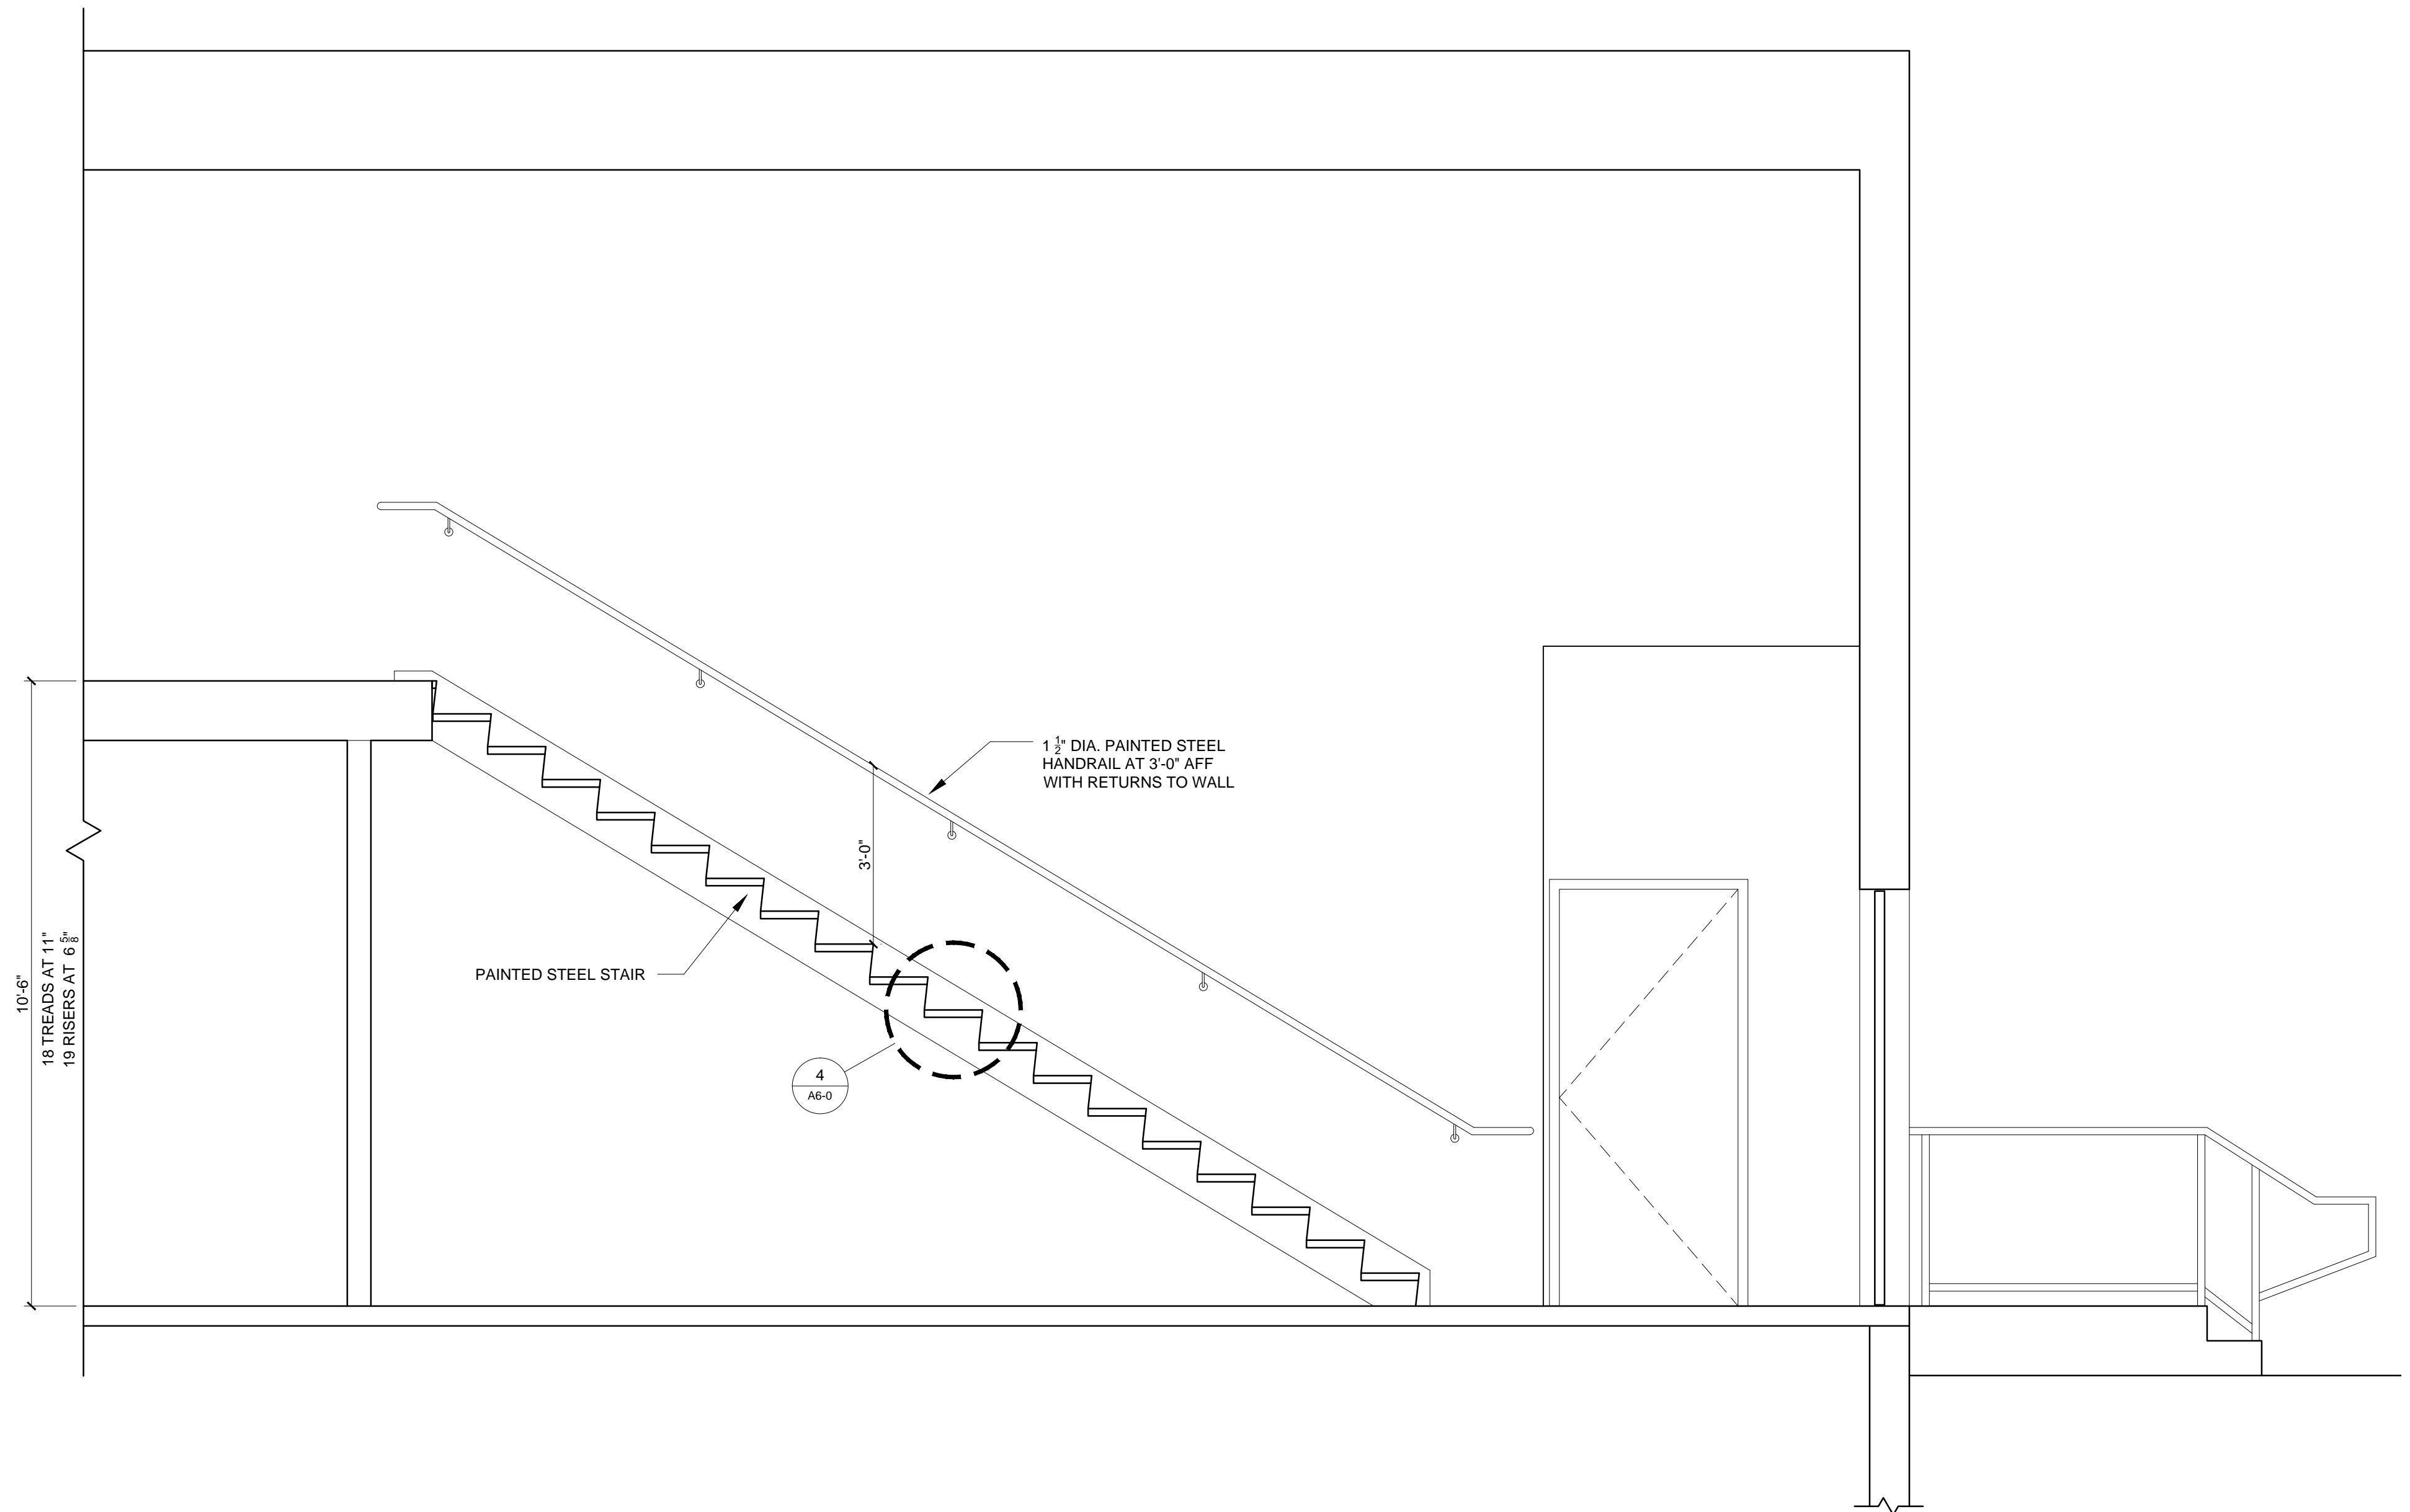

© 2017 RYAN SENATORE ARCHITECTURE

GRIME STUDIOS
PORTLAND, MAINE

CONSULTANTS:

REVISIONS:

DATE: OCTOBER 16, 2017

PROJECT No. 1428

DRAWN BY: RJS / RRT

CHECKED BY: RJS

SCALE: AS NOTED

SHEET TITLE:

STAIR DETAILS

A6-1

1 STAIR SECTION
1/2" = 1'-0"

3 STAIR PLAN
1/2" = 1'-0"

2 STAIR PLAN
1/2" = 1'-0"