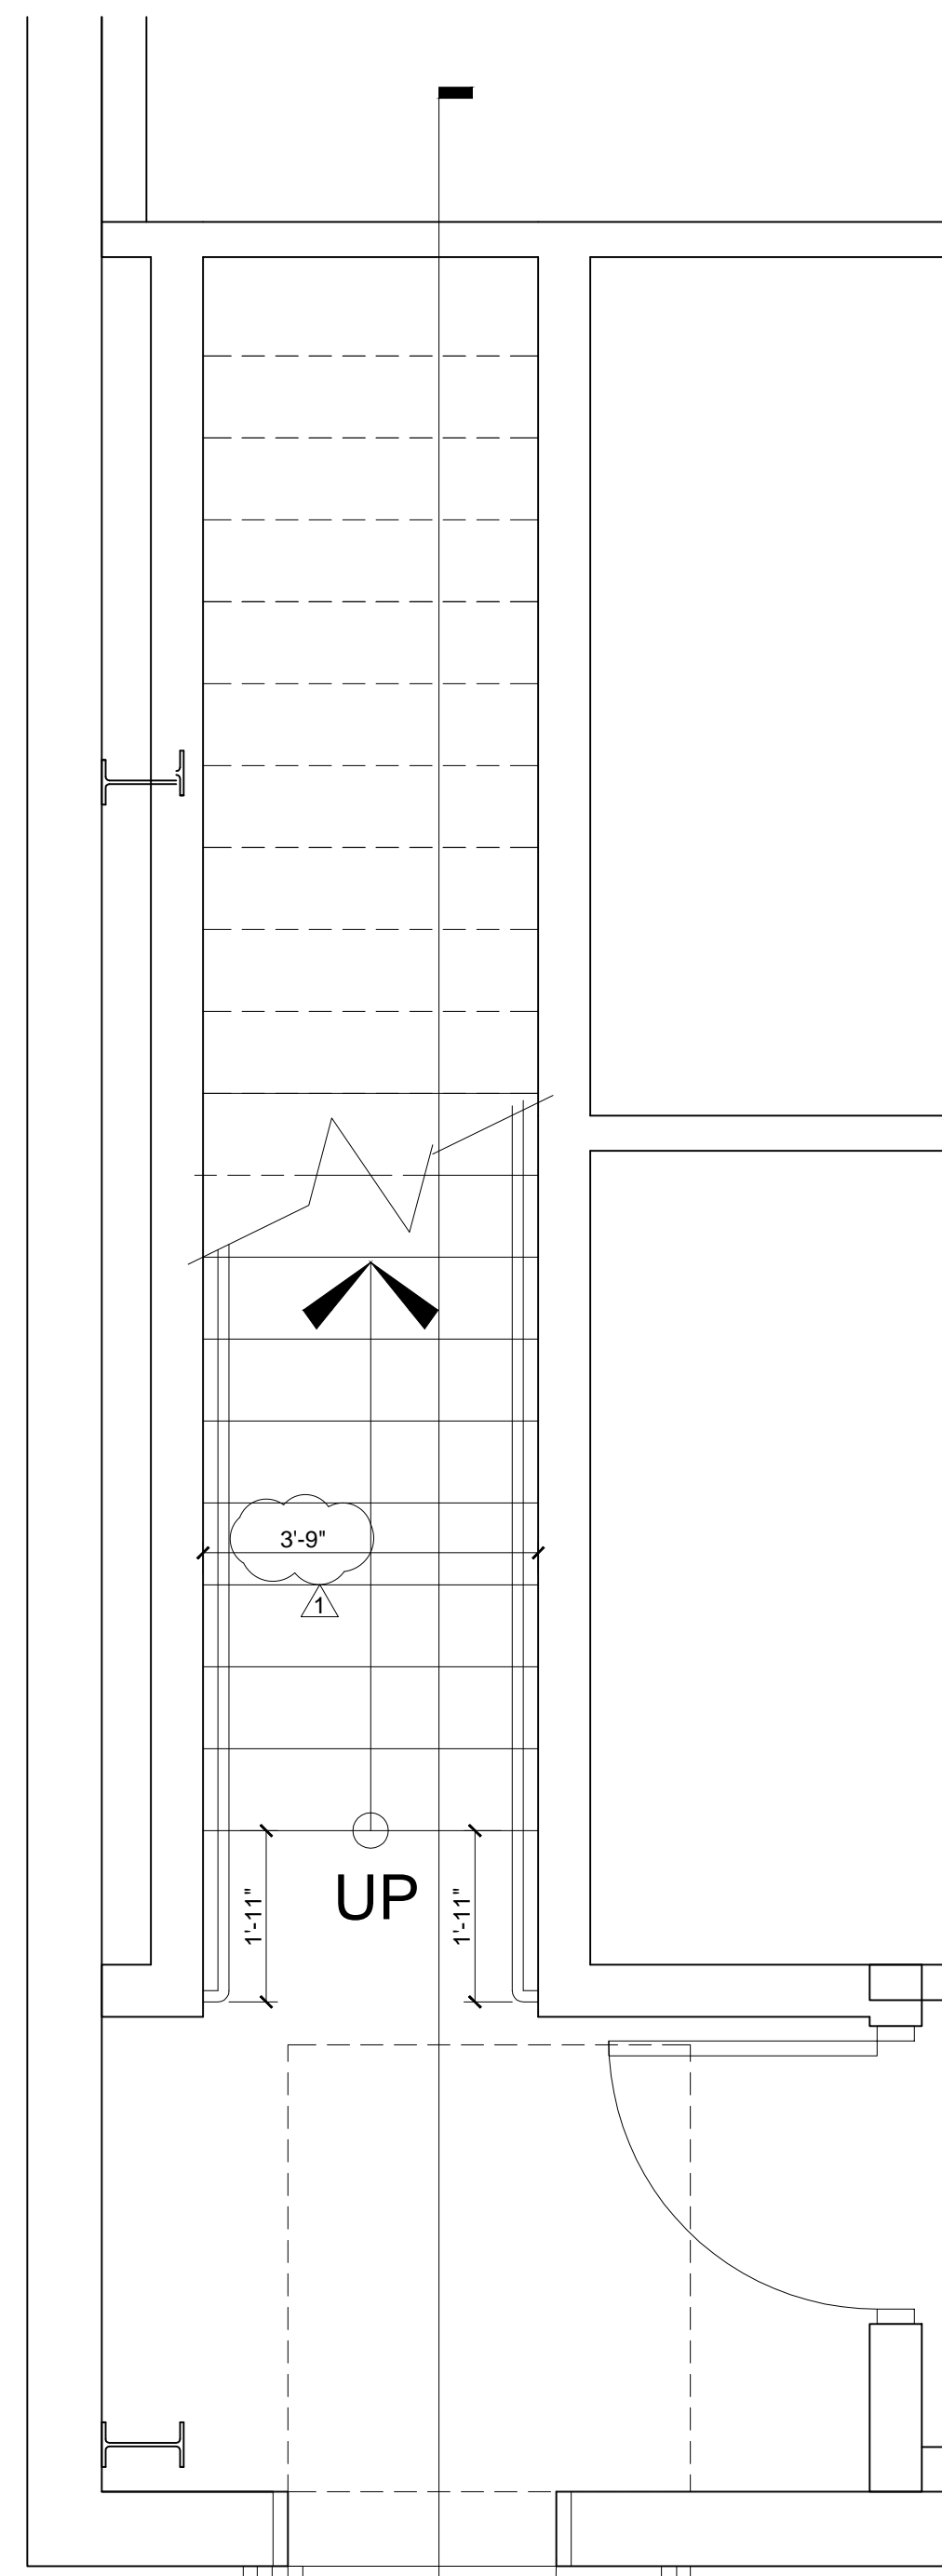

© 2017 RYAN SENATORE ARCHITECTURE

GRIME STUDIOS
PORTLAND, MAINE

CONSULTANTS:

REVISIONS:

DATE: OCTOBER 16, 2017

PROJECT No. 1428

DRAWN BY: RJS / RRT

CHECKED BY: RJS

SCALE: AS NOTED

SHEET TITLE:

STAIR DETAILS

A6-1

1 STAIR SECTION
1/2" = 1'-0"

3 STAIR PLAN
1/2" = 1'-0"

2 STAIR PLAN
1/2" = 1'-0"