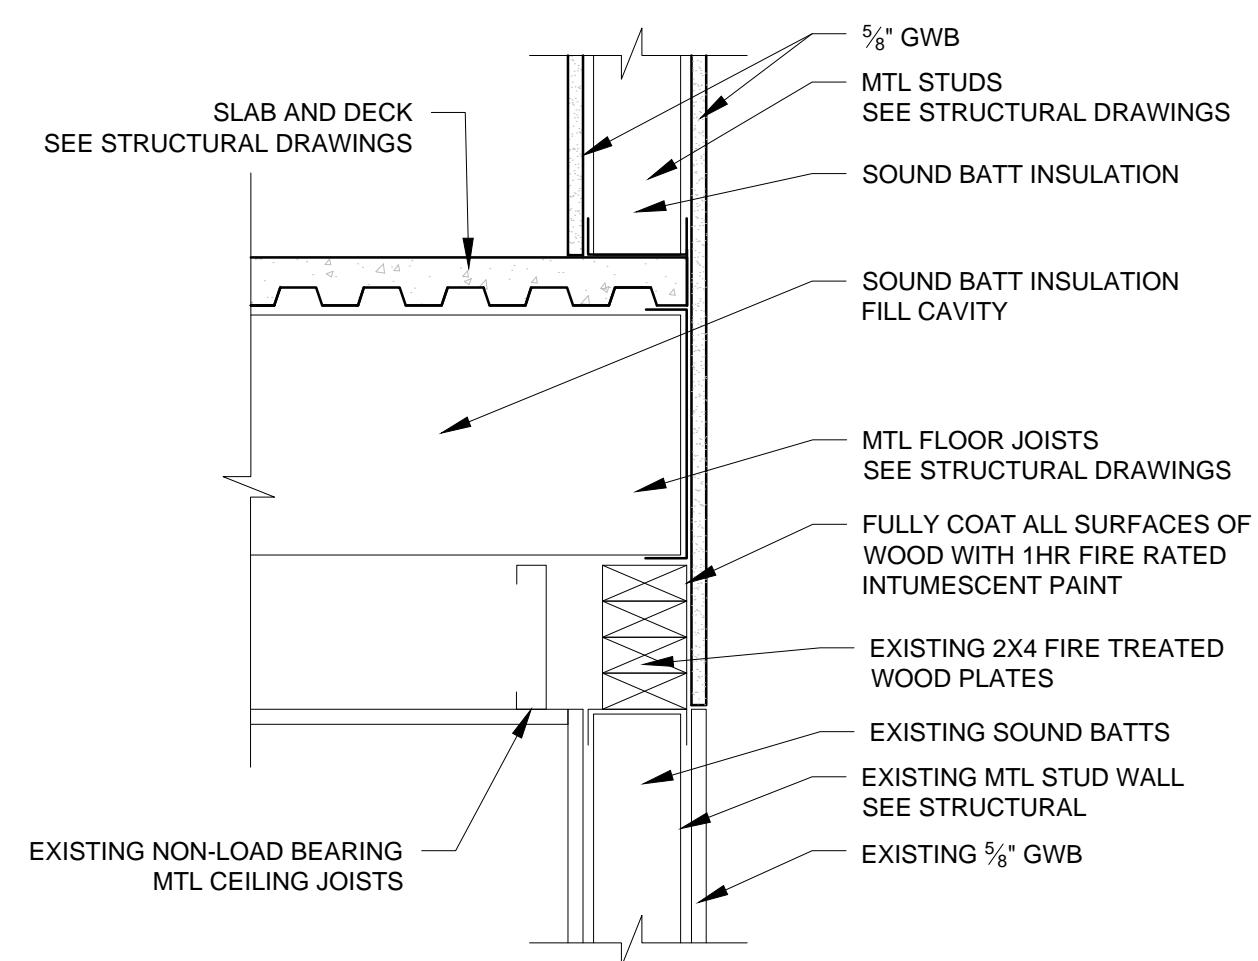

2 SECTION DETAIL AT NEW WALL AND FLOOR ON EXISTING WALL
1-1/2" = 1'-0"