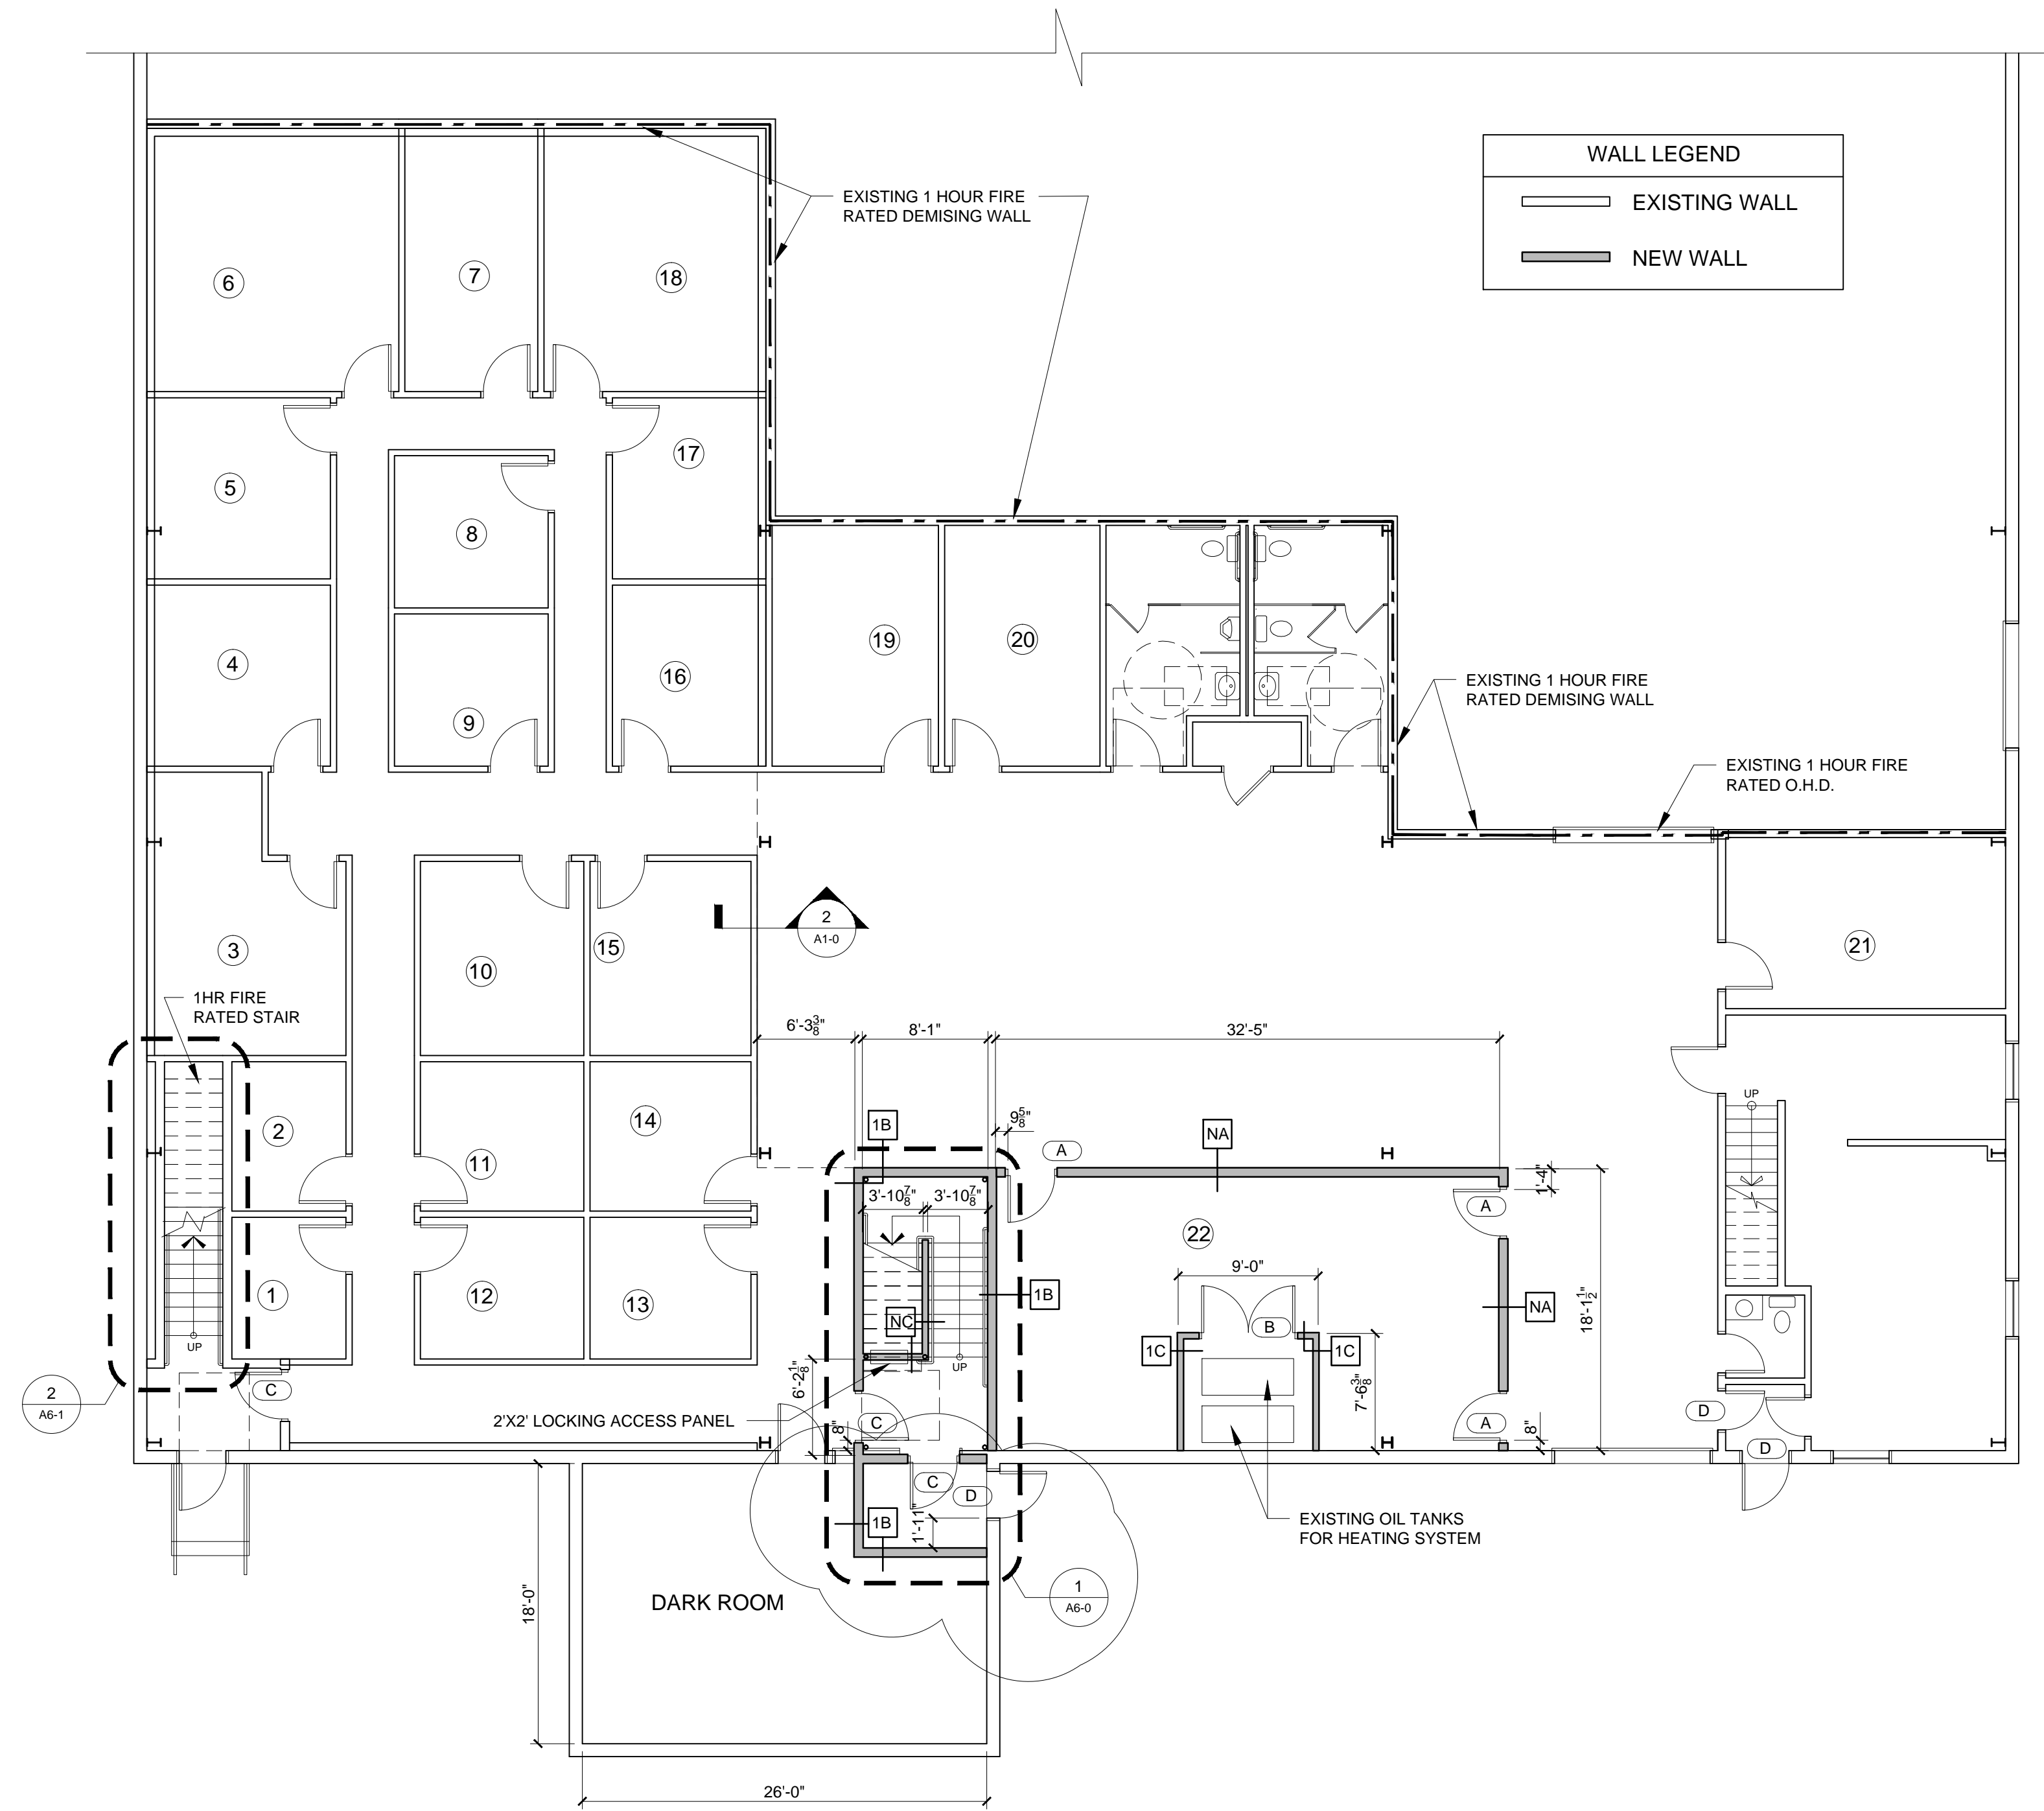

© 2017 RYAN SENATORE ARCHITECTURE

GRIME STUDIOS
PORTLAND, MAINE

CONSULTANTS:

REVISIONS:
1 01 / 09 / 18

DATE: OCTOBER 16, 2017

PROJECT No. 1428

DRAWN BY: RJS / RRT

CHECKED BY: RJS

SCALE: AS NOTED

SHEET TITLE:
FIRST FLOOR PLAN

A1-1

1 FIRST FLOOR PLAN
1/8" = 1'-0"