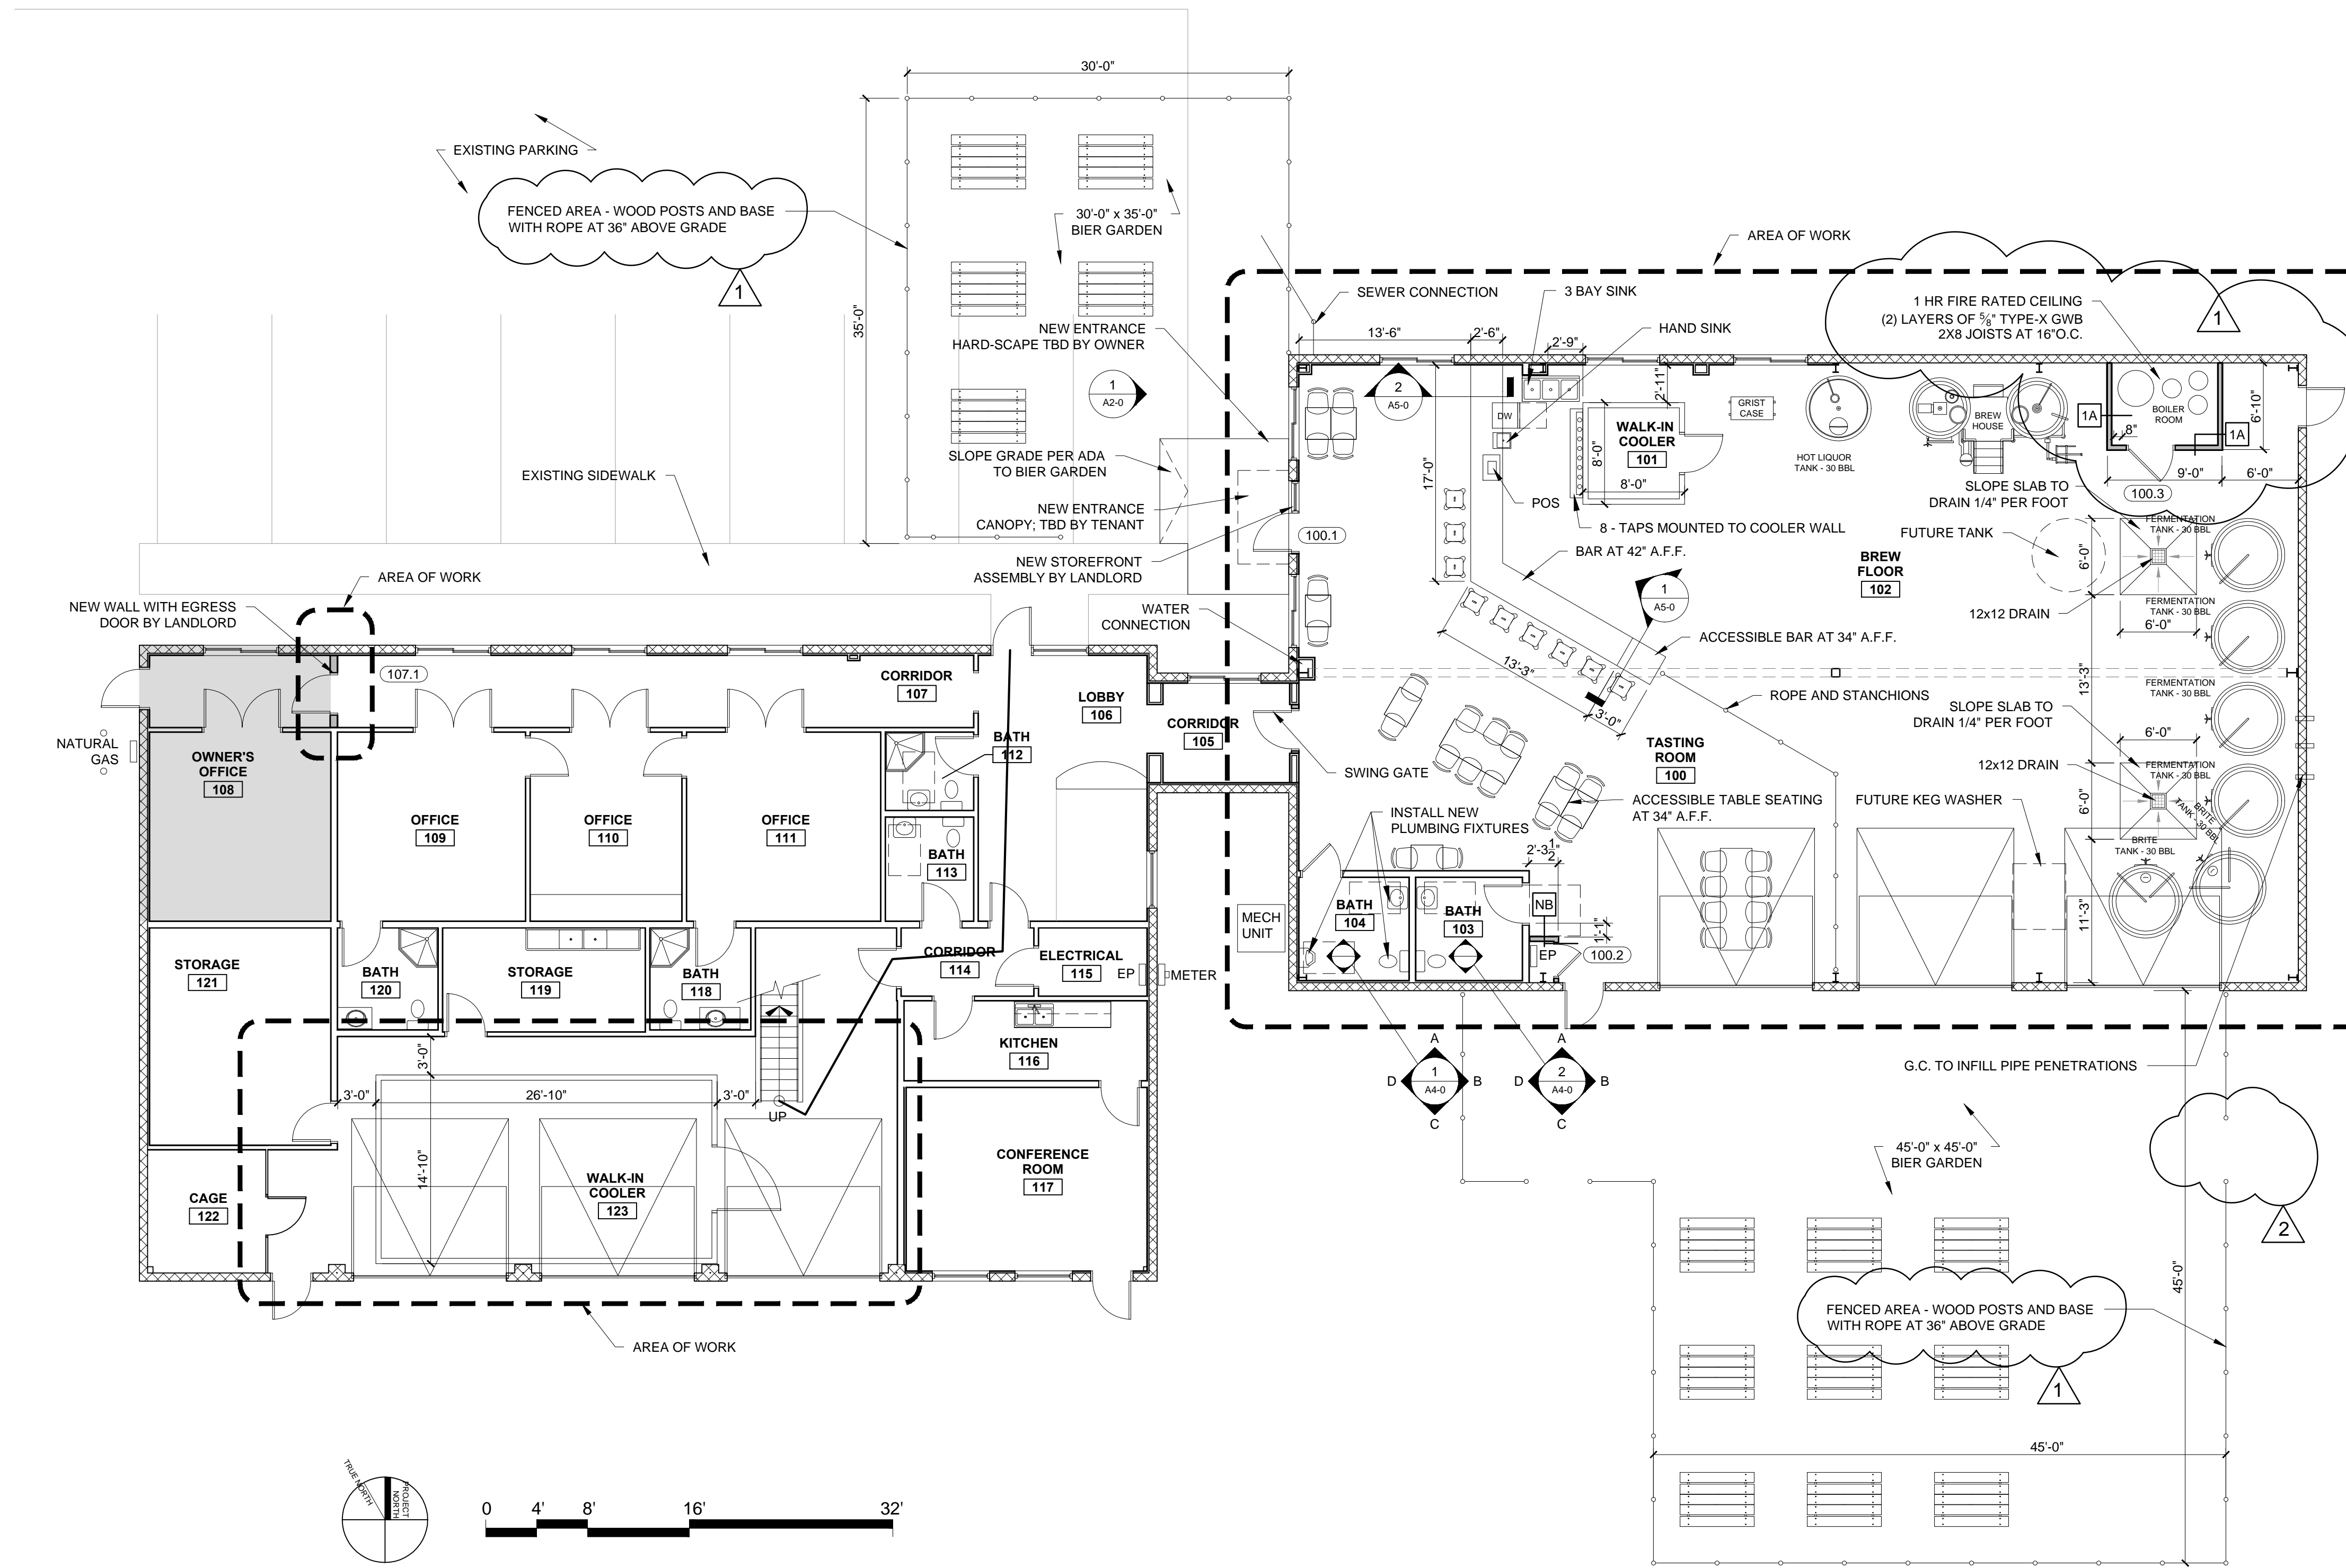

© 2017 RYAN SENATORE ARCHITECTURE

DEFINITIVE BREWING COMPANY
35 INDUSTRIAL WAY
PORTLAND MAINE

CONSULTANTS:

REVISIONS:

- △ - REVISED - 01/10/18
- △ - REVISED - 01/12/18

DATE: DECEMBER 14, 2017

PROJECT No. 1772

DRAWN BY: JPF

CHECKED BY: RJS

SCALE: AS NOTED

SHEET TITLE:

FIRST FLOOR PLAN

A1-0

WALL LEGEND	
	EXISTING WALL
	NEW WALL

1 FIRST FLOOR PLAN
1/8" = 1'-0"