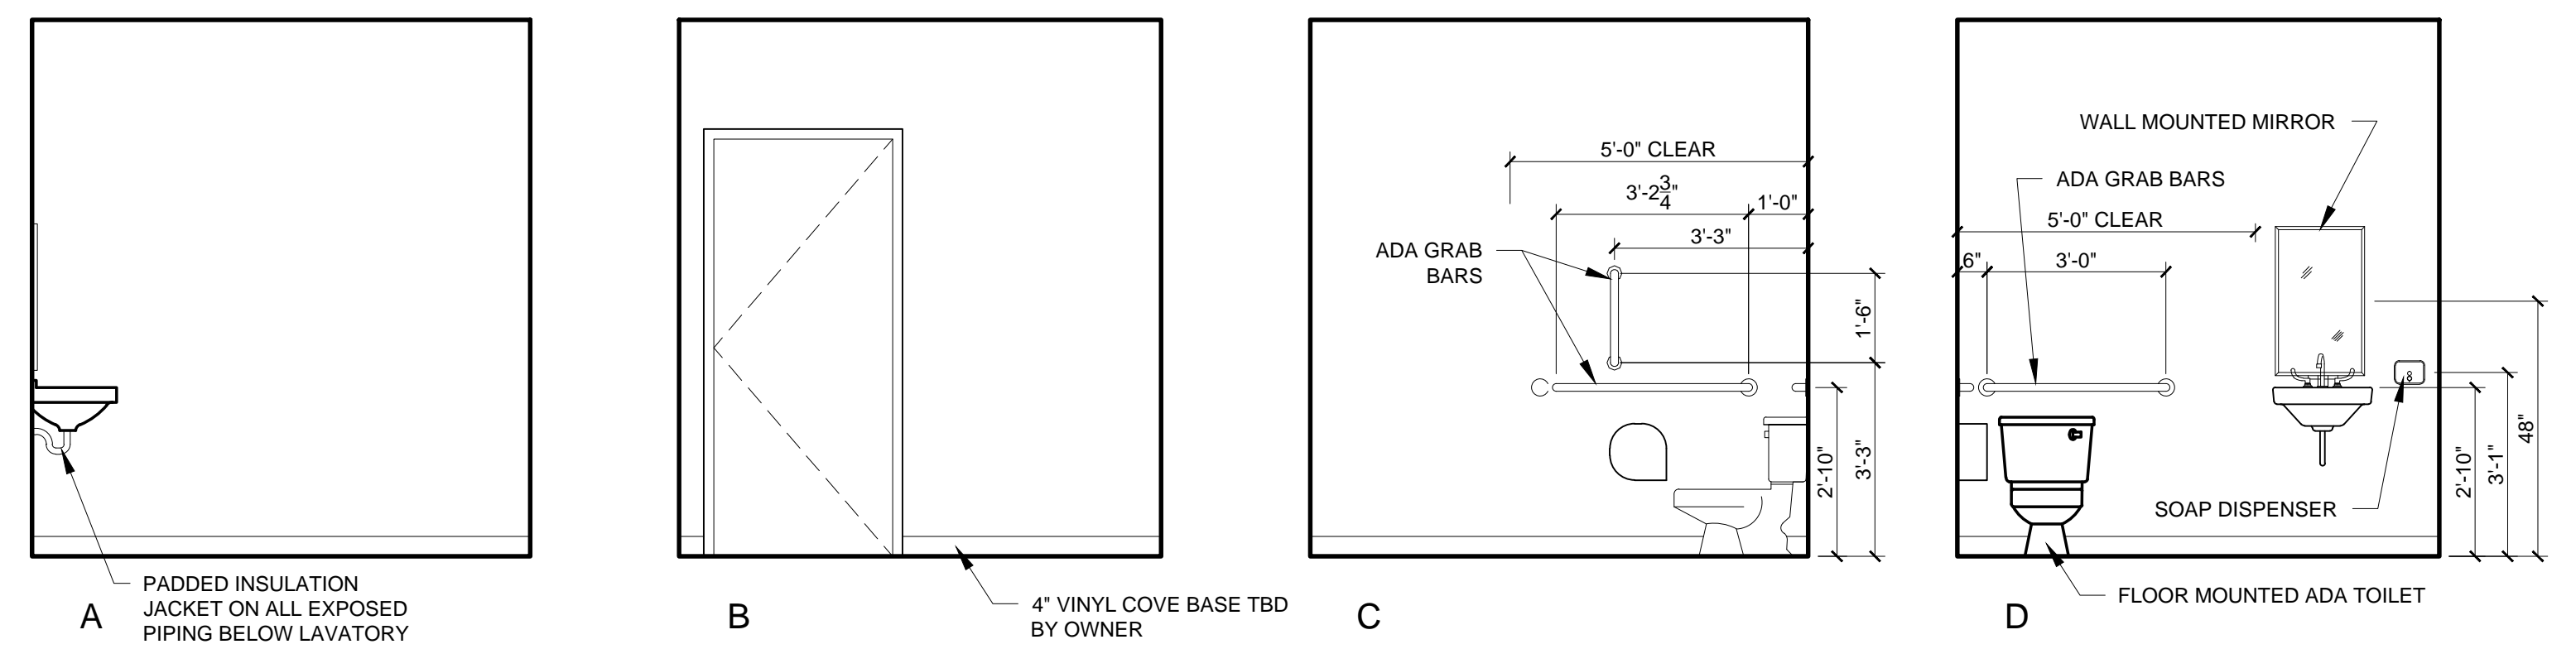

© 2017 RYAN SENATORE ARCHITECTURE

DEFINITIVE BREWING COMPANY
35 INDUSTRIAL WAY
PORTLAND MAINE

CONSULTANTS:

REVISIONS:

DATE: DECEMBER 14, 2017

PROJECT No. 1772

DRAWN BY: JPF

CHECKED BY: RJS

SCALE: AS NOTED

SHEET TITLE:

INTERIOR ELEVATIONS

A4-0

2 BATH - ROOM 103 - INTERIOR ELEVATIONS
3/8" = 1'-0"