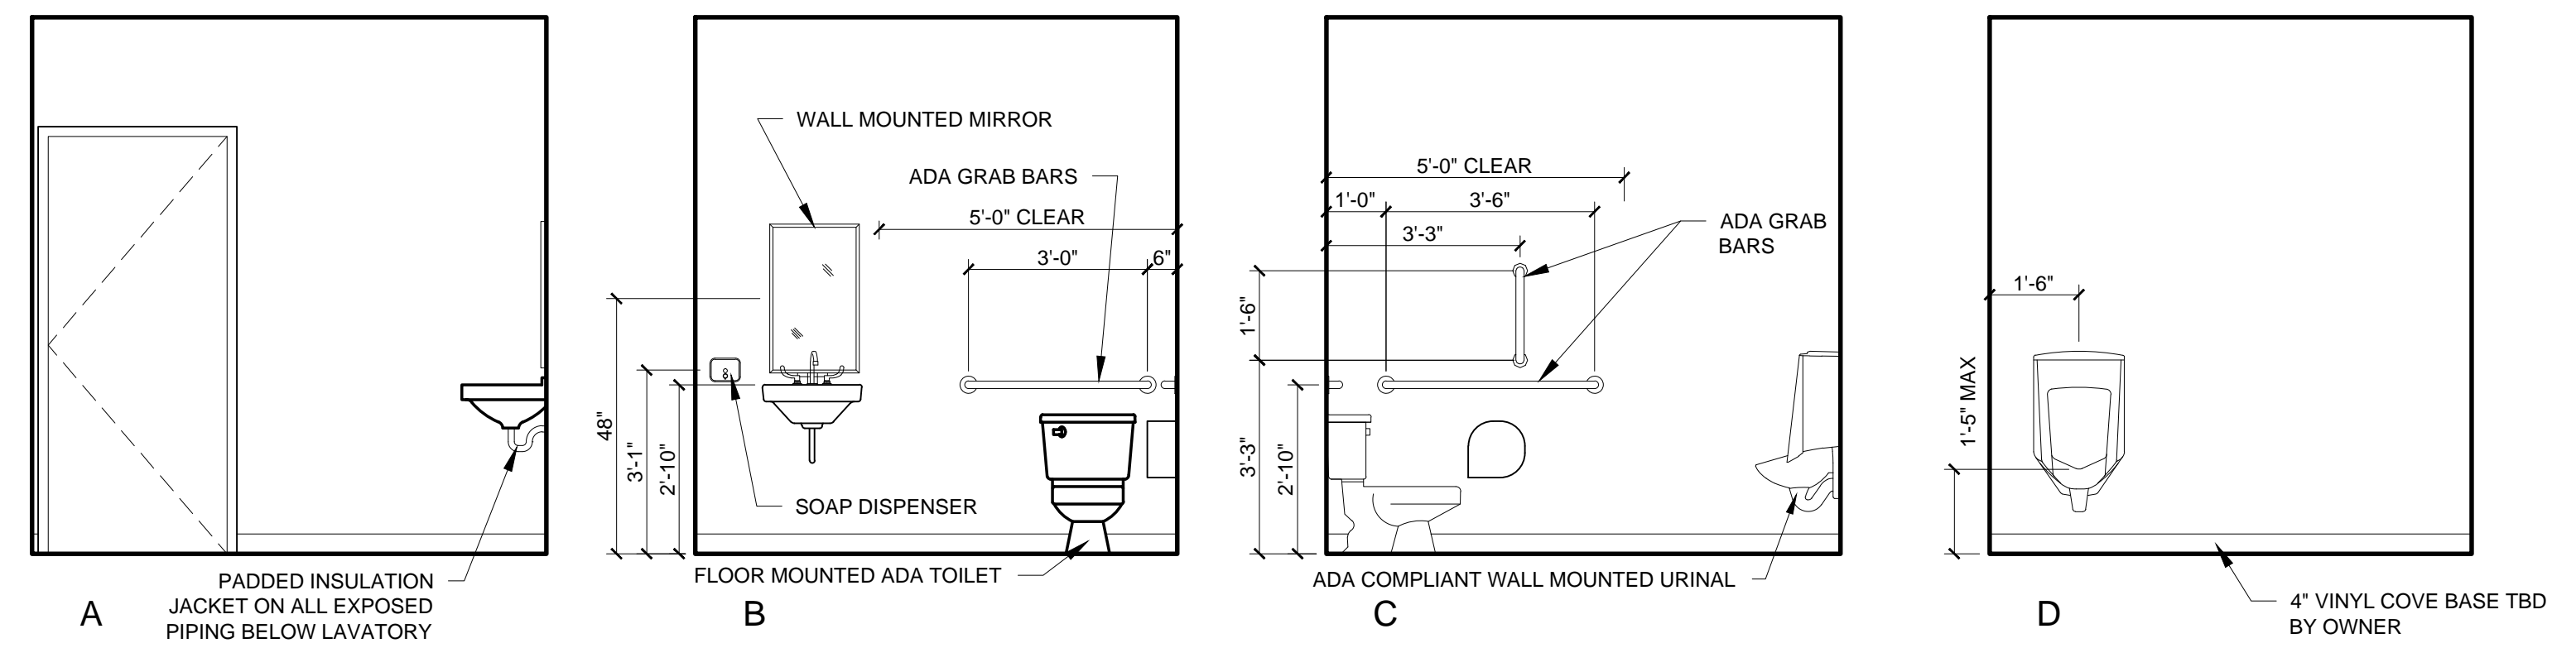

1 BATH - ROOM 104 - INTERIOR ELEVATIONS
3/8" = 1'-0"