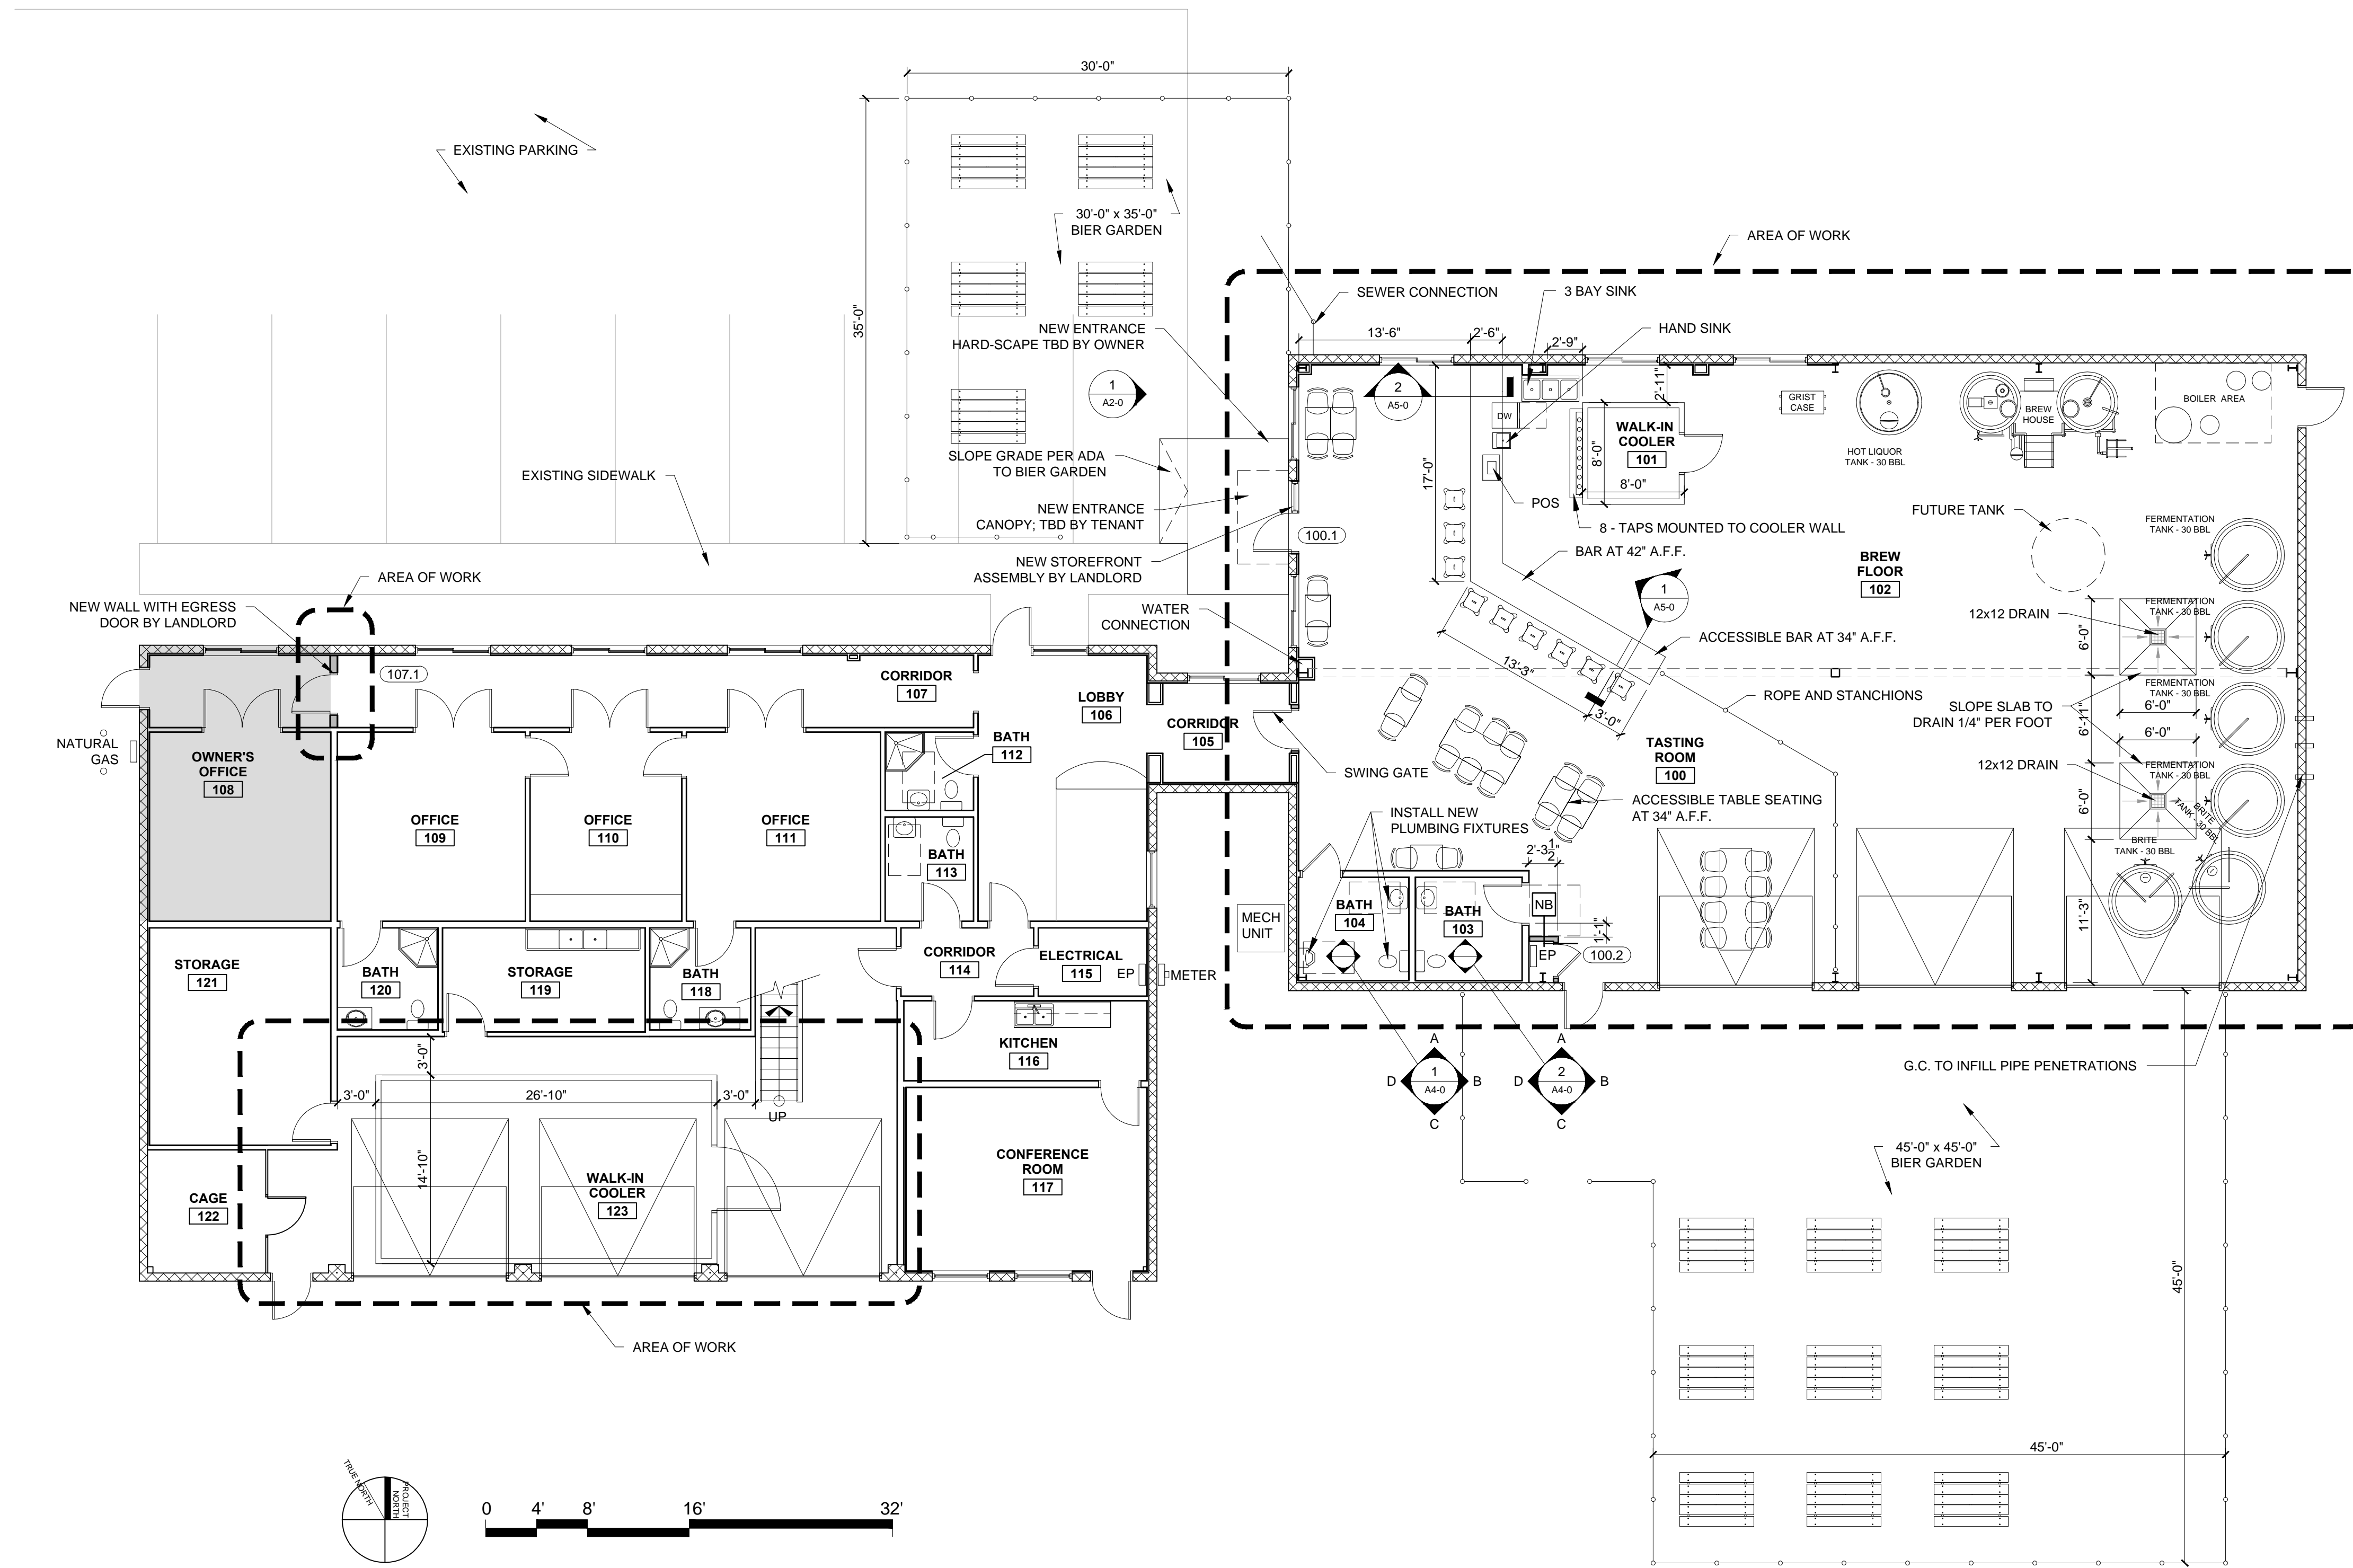

© 2017 RYAN SENATORE ARCHITECTURE

DEFINITIVE BREWING COMPANY
35 INDUSTRIAL WAY
PORTLAND MAINE

CONSULTANTS:

REVISIONS:

DATE: DECEMBER 14, 2017

PROJECT No. 1772

DRAWN BY: JPF

CHECKED BY: RJS

SCALE: AS NOTED

SHEET TITLE:
FIRST FLOOR PLAN

A1-0

WALL LEGEND	
	EXISTING WALL
	NEW WALL

1 FIRST FLOOR PLAN
1/8" = 1'-0"