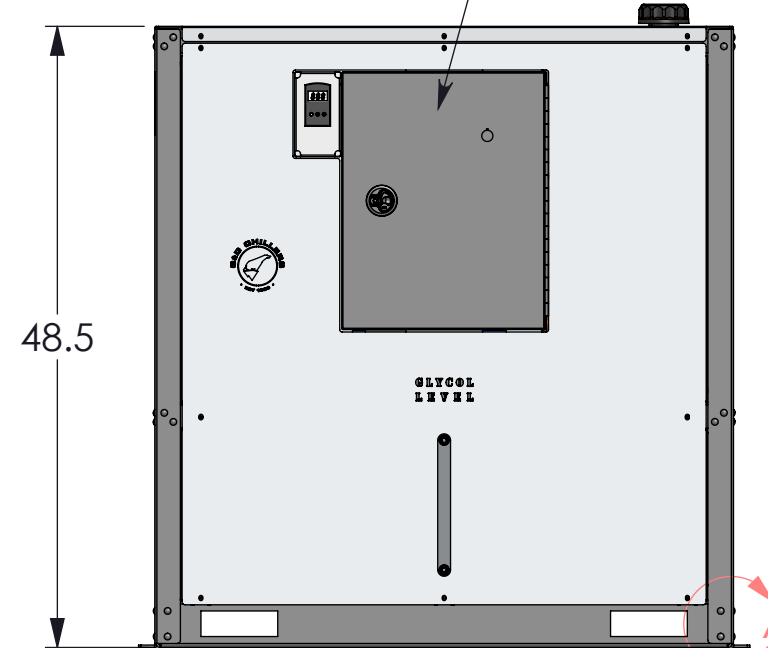

DETAIL A
SCALE 1 : 2.5

GLYCOL FILL

ANCHOR TAB

GLYCOL RETURN

GLYCOL SUPPLY

17.0

13.3

8.7

63.1

60.6

CONTROL PANEL

48.5

45.2

DISCHARGE DRAIN

GD5-7H

REMOTE AIR CONDENSER STATIONARY CHILLER