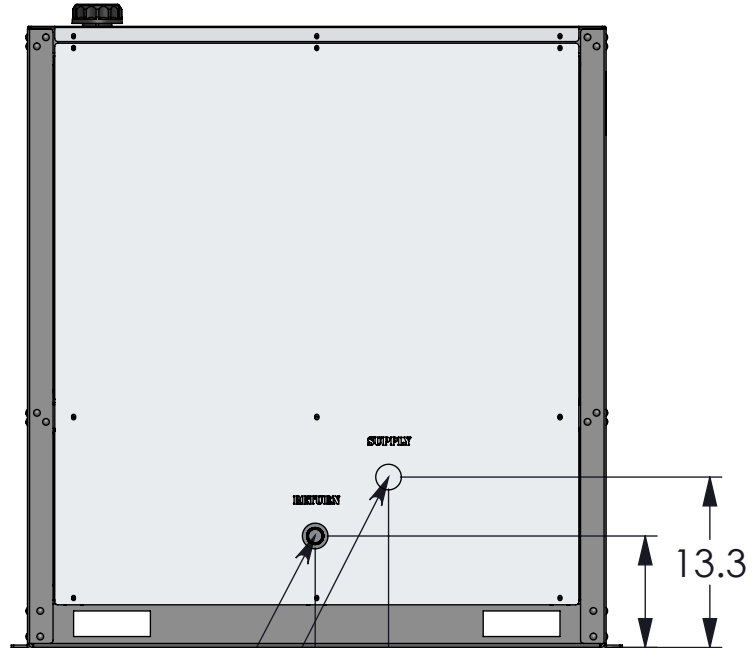

DETAIL A
SCALE 1 : 2.5

GLYCOL FILL

ANCHOR TAB

GLYCOL RETURN

GLYCOL SUPPLY

17.0

13.3

8.7

63.1

60.6

CONTROL PANEL

48.5

45.2

DISCHARGE DRAIN

GD5-7H

REMOTE AIR CONDENSER STATIONARY CHILLER