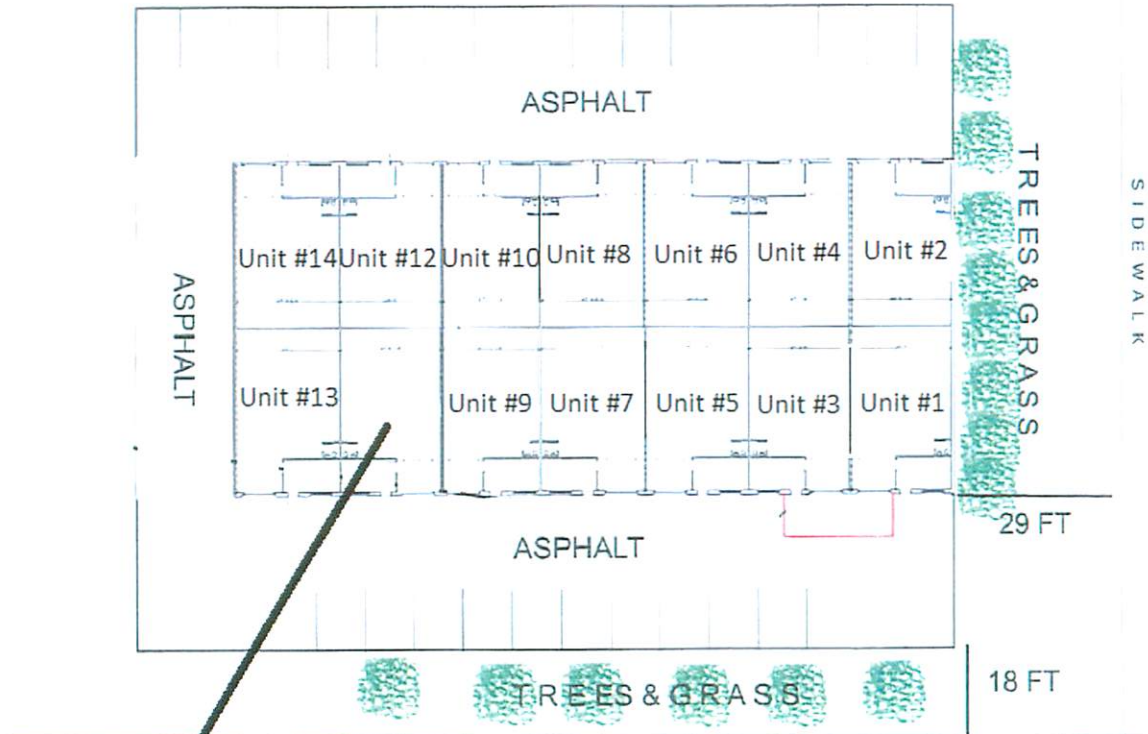

ONE INDUSTRIAL WAY
PORTLAND, MAINE 04103

LOT DIMENSIONS - 230 FT X 150 FEET
BUILDING DIMENSIONS - 200 FEET X 90 FEET

Maine Baking Company LLC
dba Pizza By Fire
Unit #11

INDUSTRIAL WAY

RIVERSIDE STREET