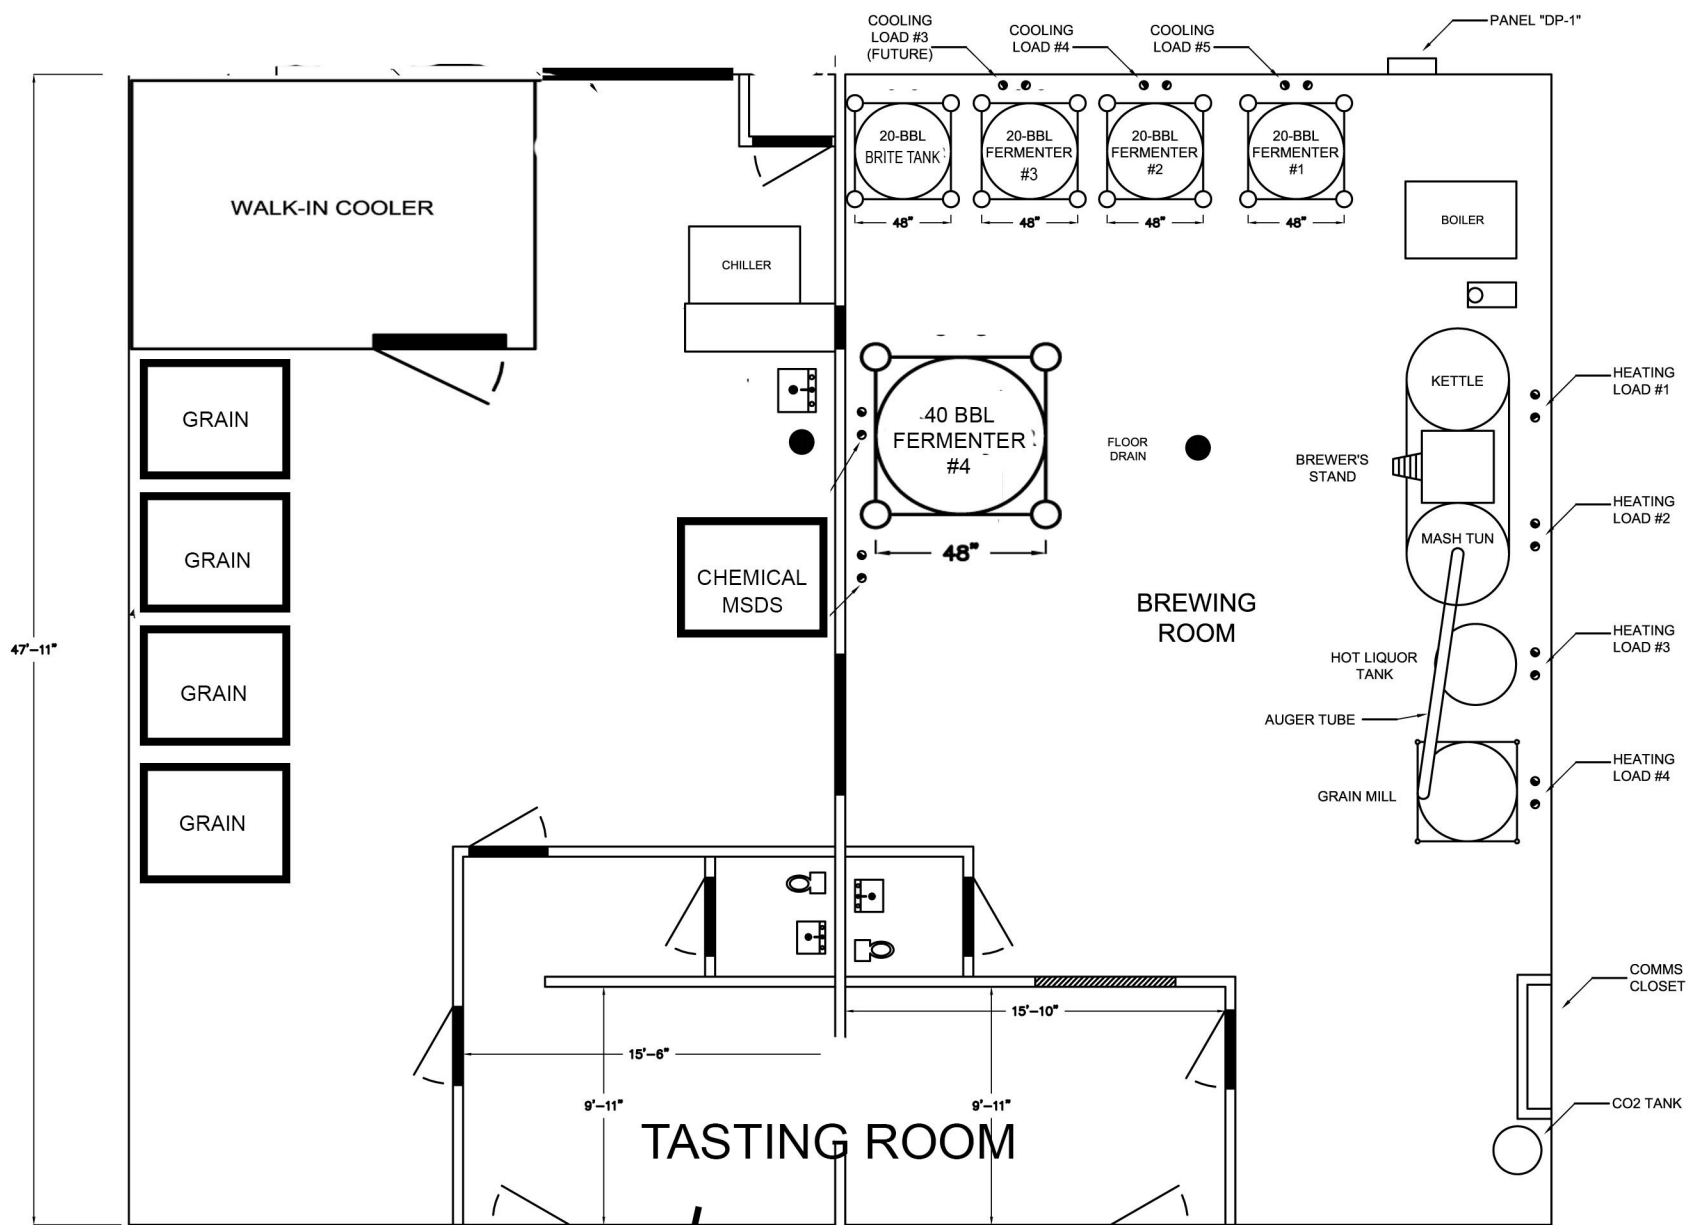

BISSELL BROTHERS

TASTING ROOM

SCALE: 1/8" = 1' 0"