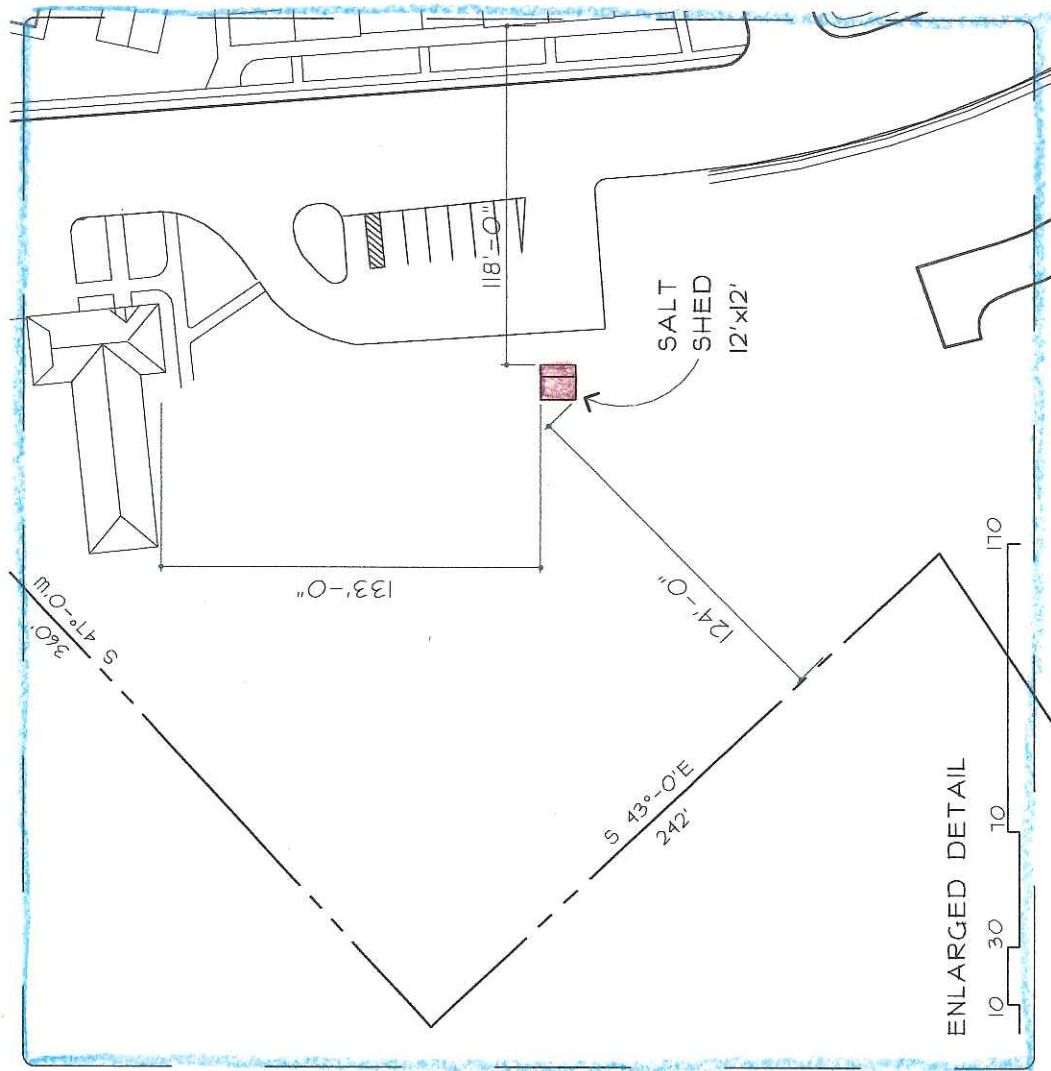

RIVERTON PARK HOUSING
SALT SHED LOCATION
PORTLAND HOUSING AUTHORITY

50 150 300