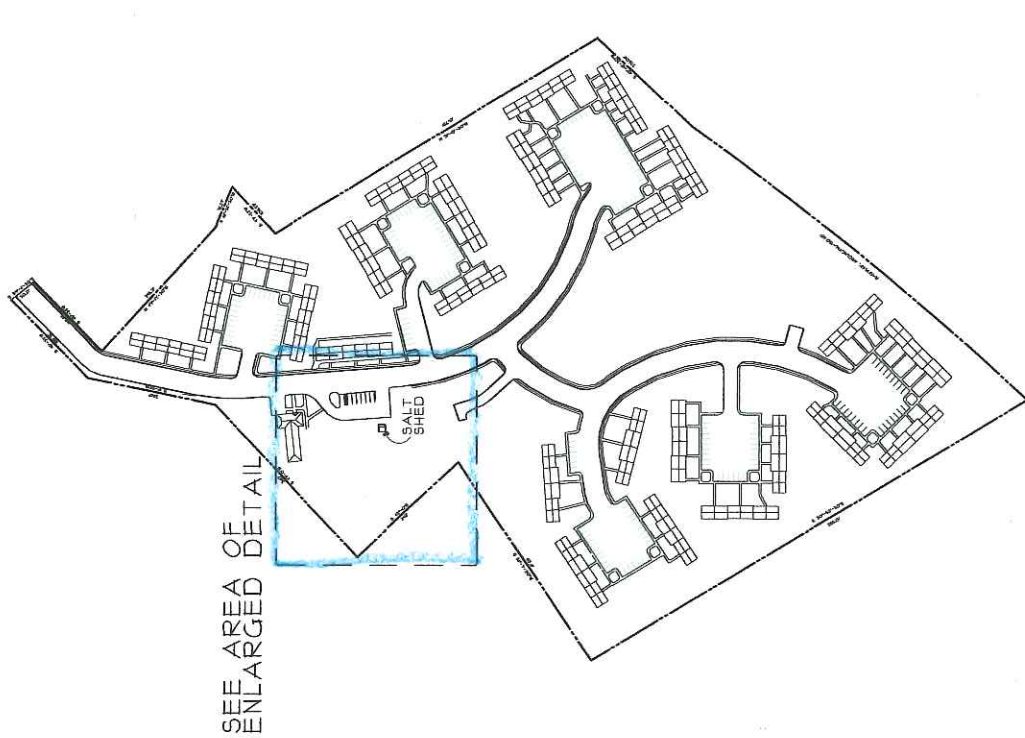

RIVERTON PARK HOUSING
SALT SHED LOCATION
PORTLAND HOUSING AUTHORITY

50 150 300