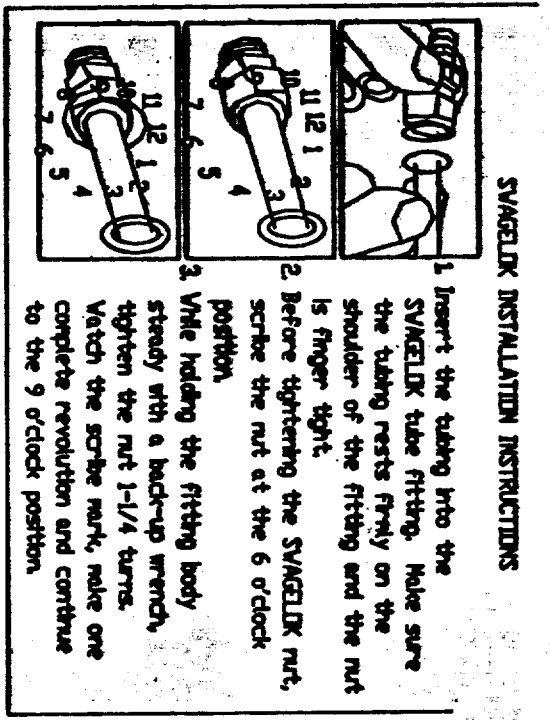

Drawing # PEI-419

Drawing # PEG-418

Drawing No PEG-422A

QTY.	PART NUMBER	DESCRIPTION
2	PE-006	1" ALUMINUM FLUSH PLUGS
1	ASHEZ.	AIR VALVE
1	ALSI-4	AIR GAUGE
2	H-105H	1" BLACK BUSHING