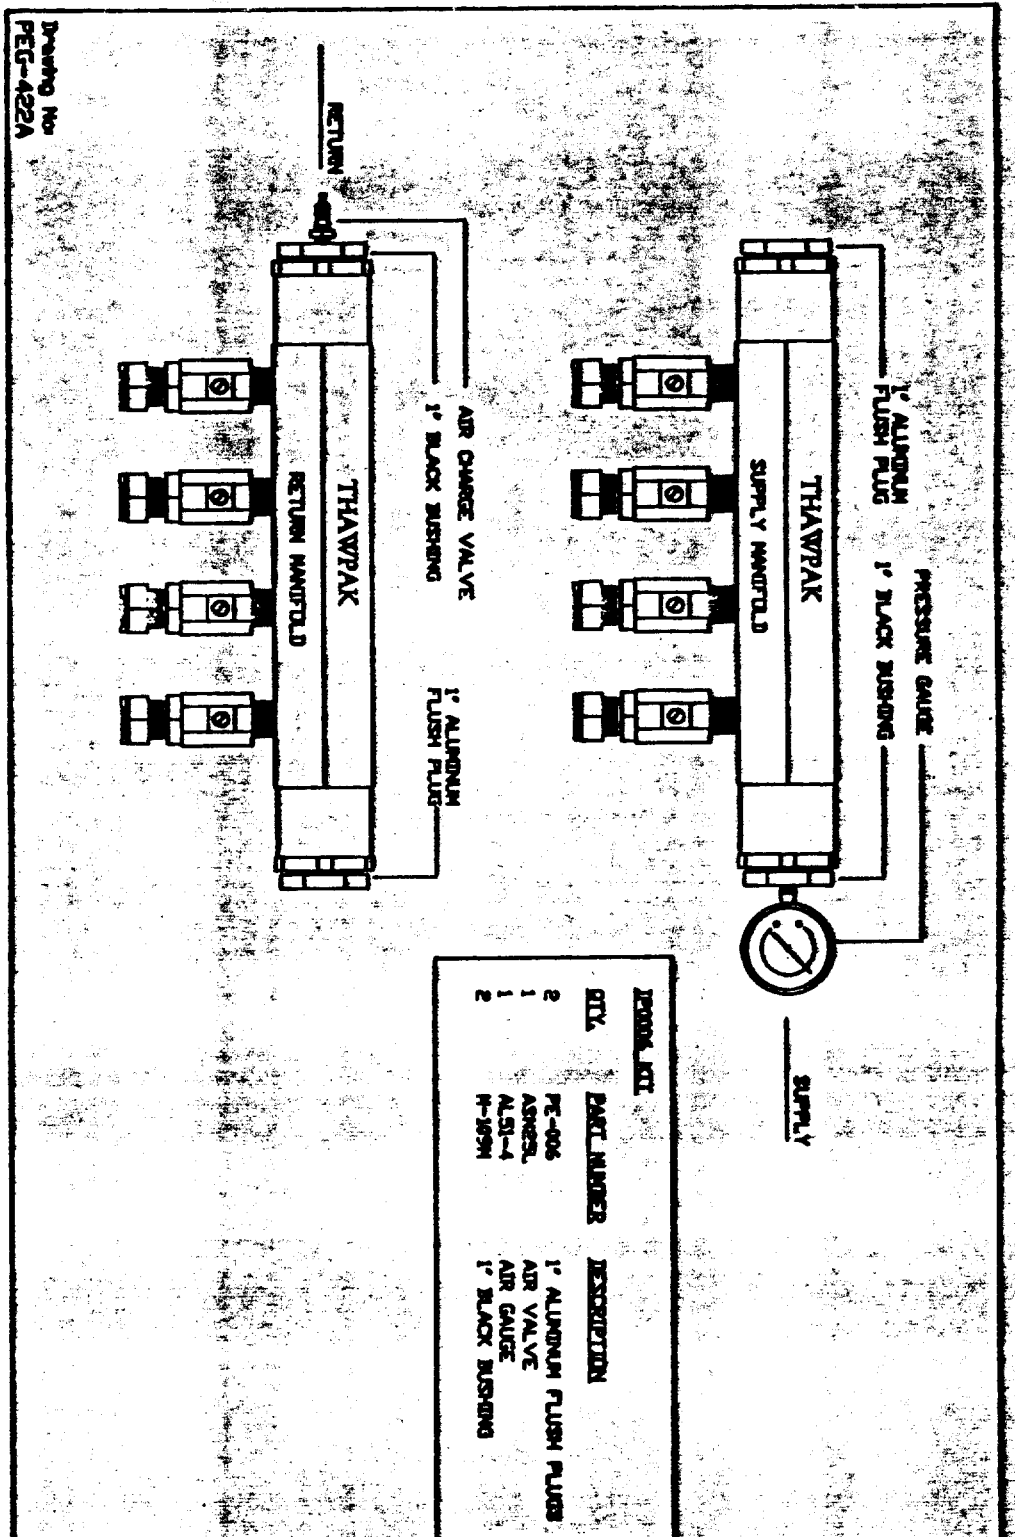

Drawing # PEI-419

Drawing # PEG-418

Drawing No PEG-422A

QTY.	PART NUMBER	DESCRIPTION
2	PE-006	1" ALUMINUM FLUSH PLUGS
1	ASHEZ.	AIR VALVE
1	ALSI-4	AIR GAUGE
2	H-105H	1" BLACK BUSHING