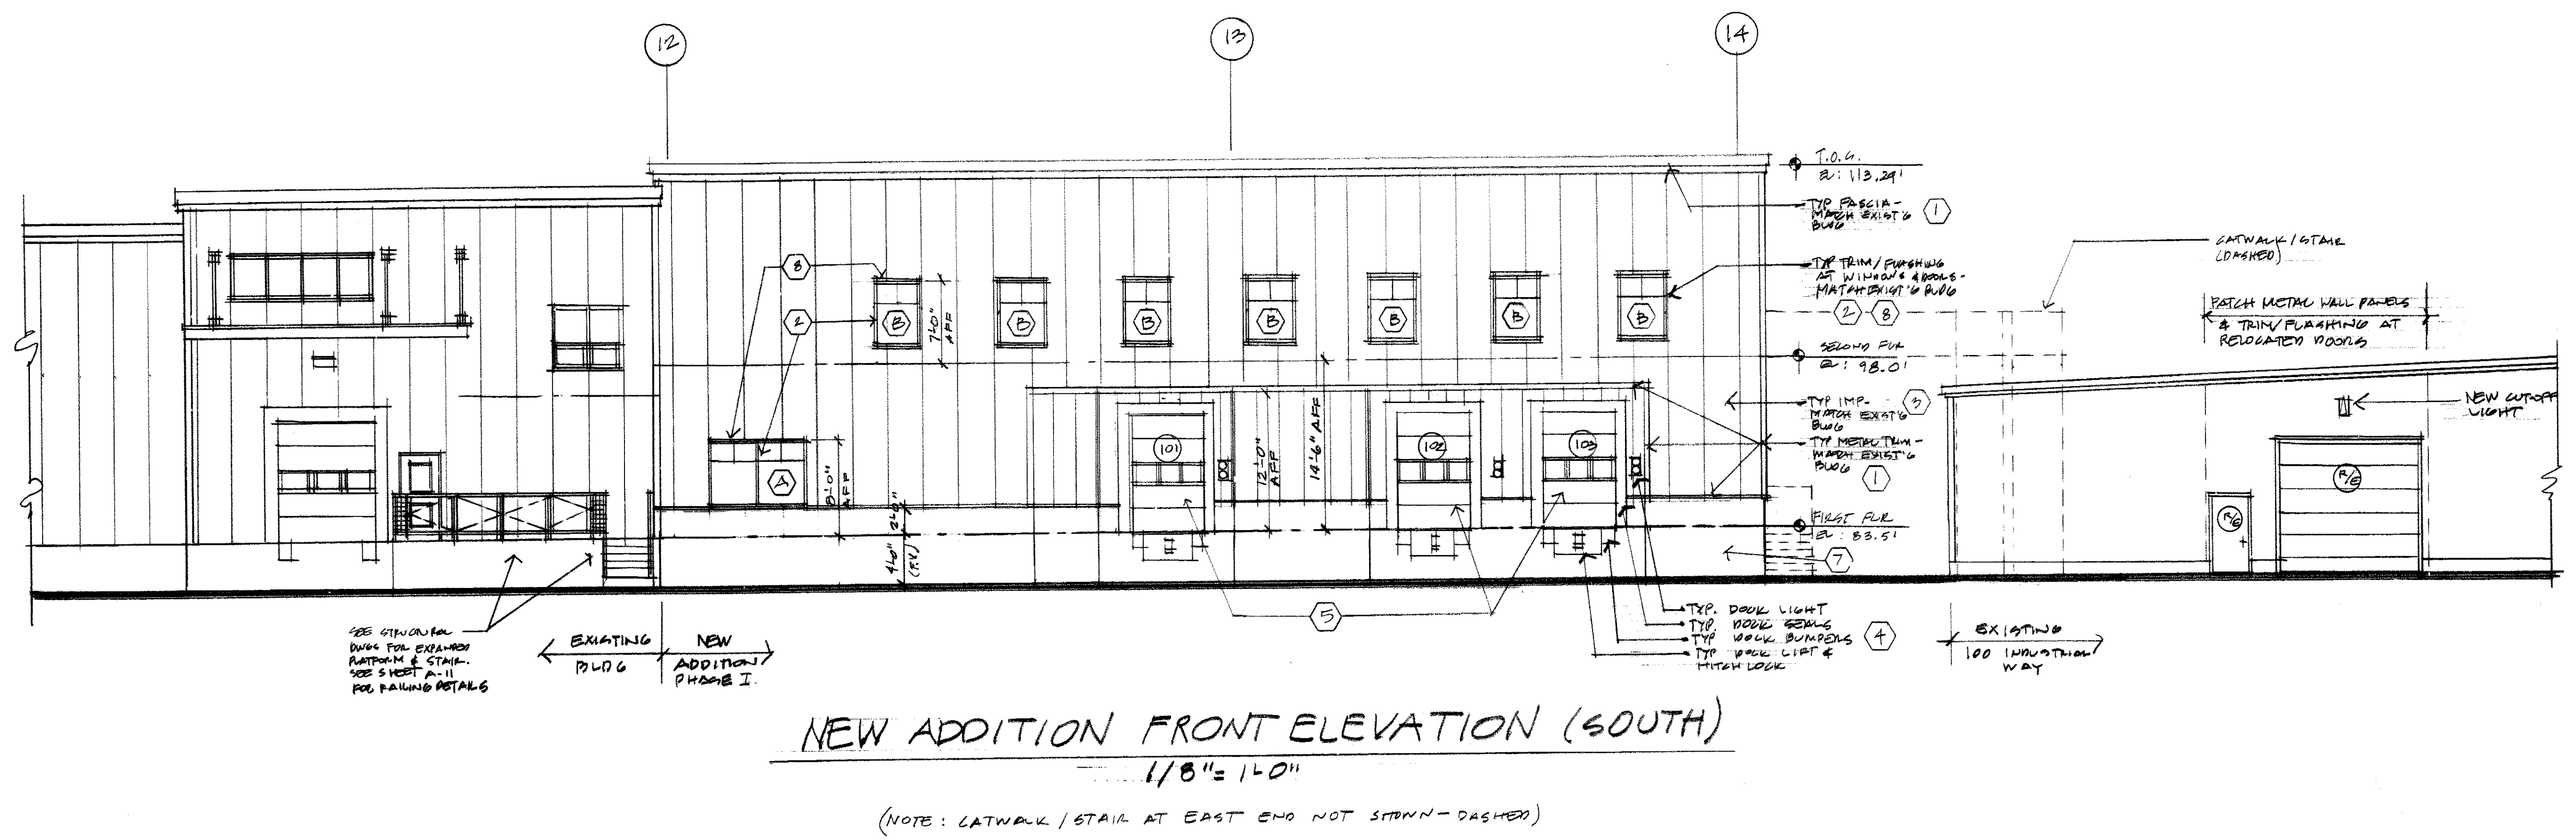

NOTE: SEE A6 FOR COLOR SCHEDULE

(NOTE: CATWALK / STAIR AT EAST END NOT SHOWN - DASHED)

DRAWING NAME
 NEW ADDITION FOR
 ALLAGASH BREWING CO.
 50 INDUSTRIAL WAY PORTLAND, MAINE

SHEET
 DATE 25 JULY 2014
 SCALE 1/8" = 1'-0"
 DRAWN MFT
 JOB NO. 140560
 SHEET A.5