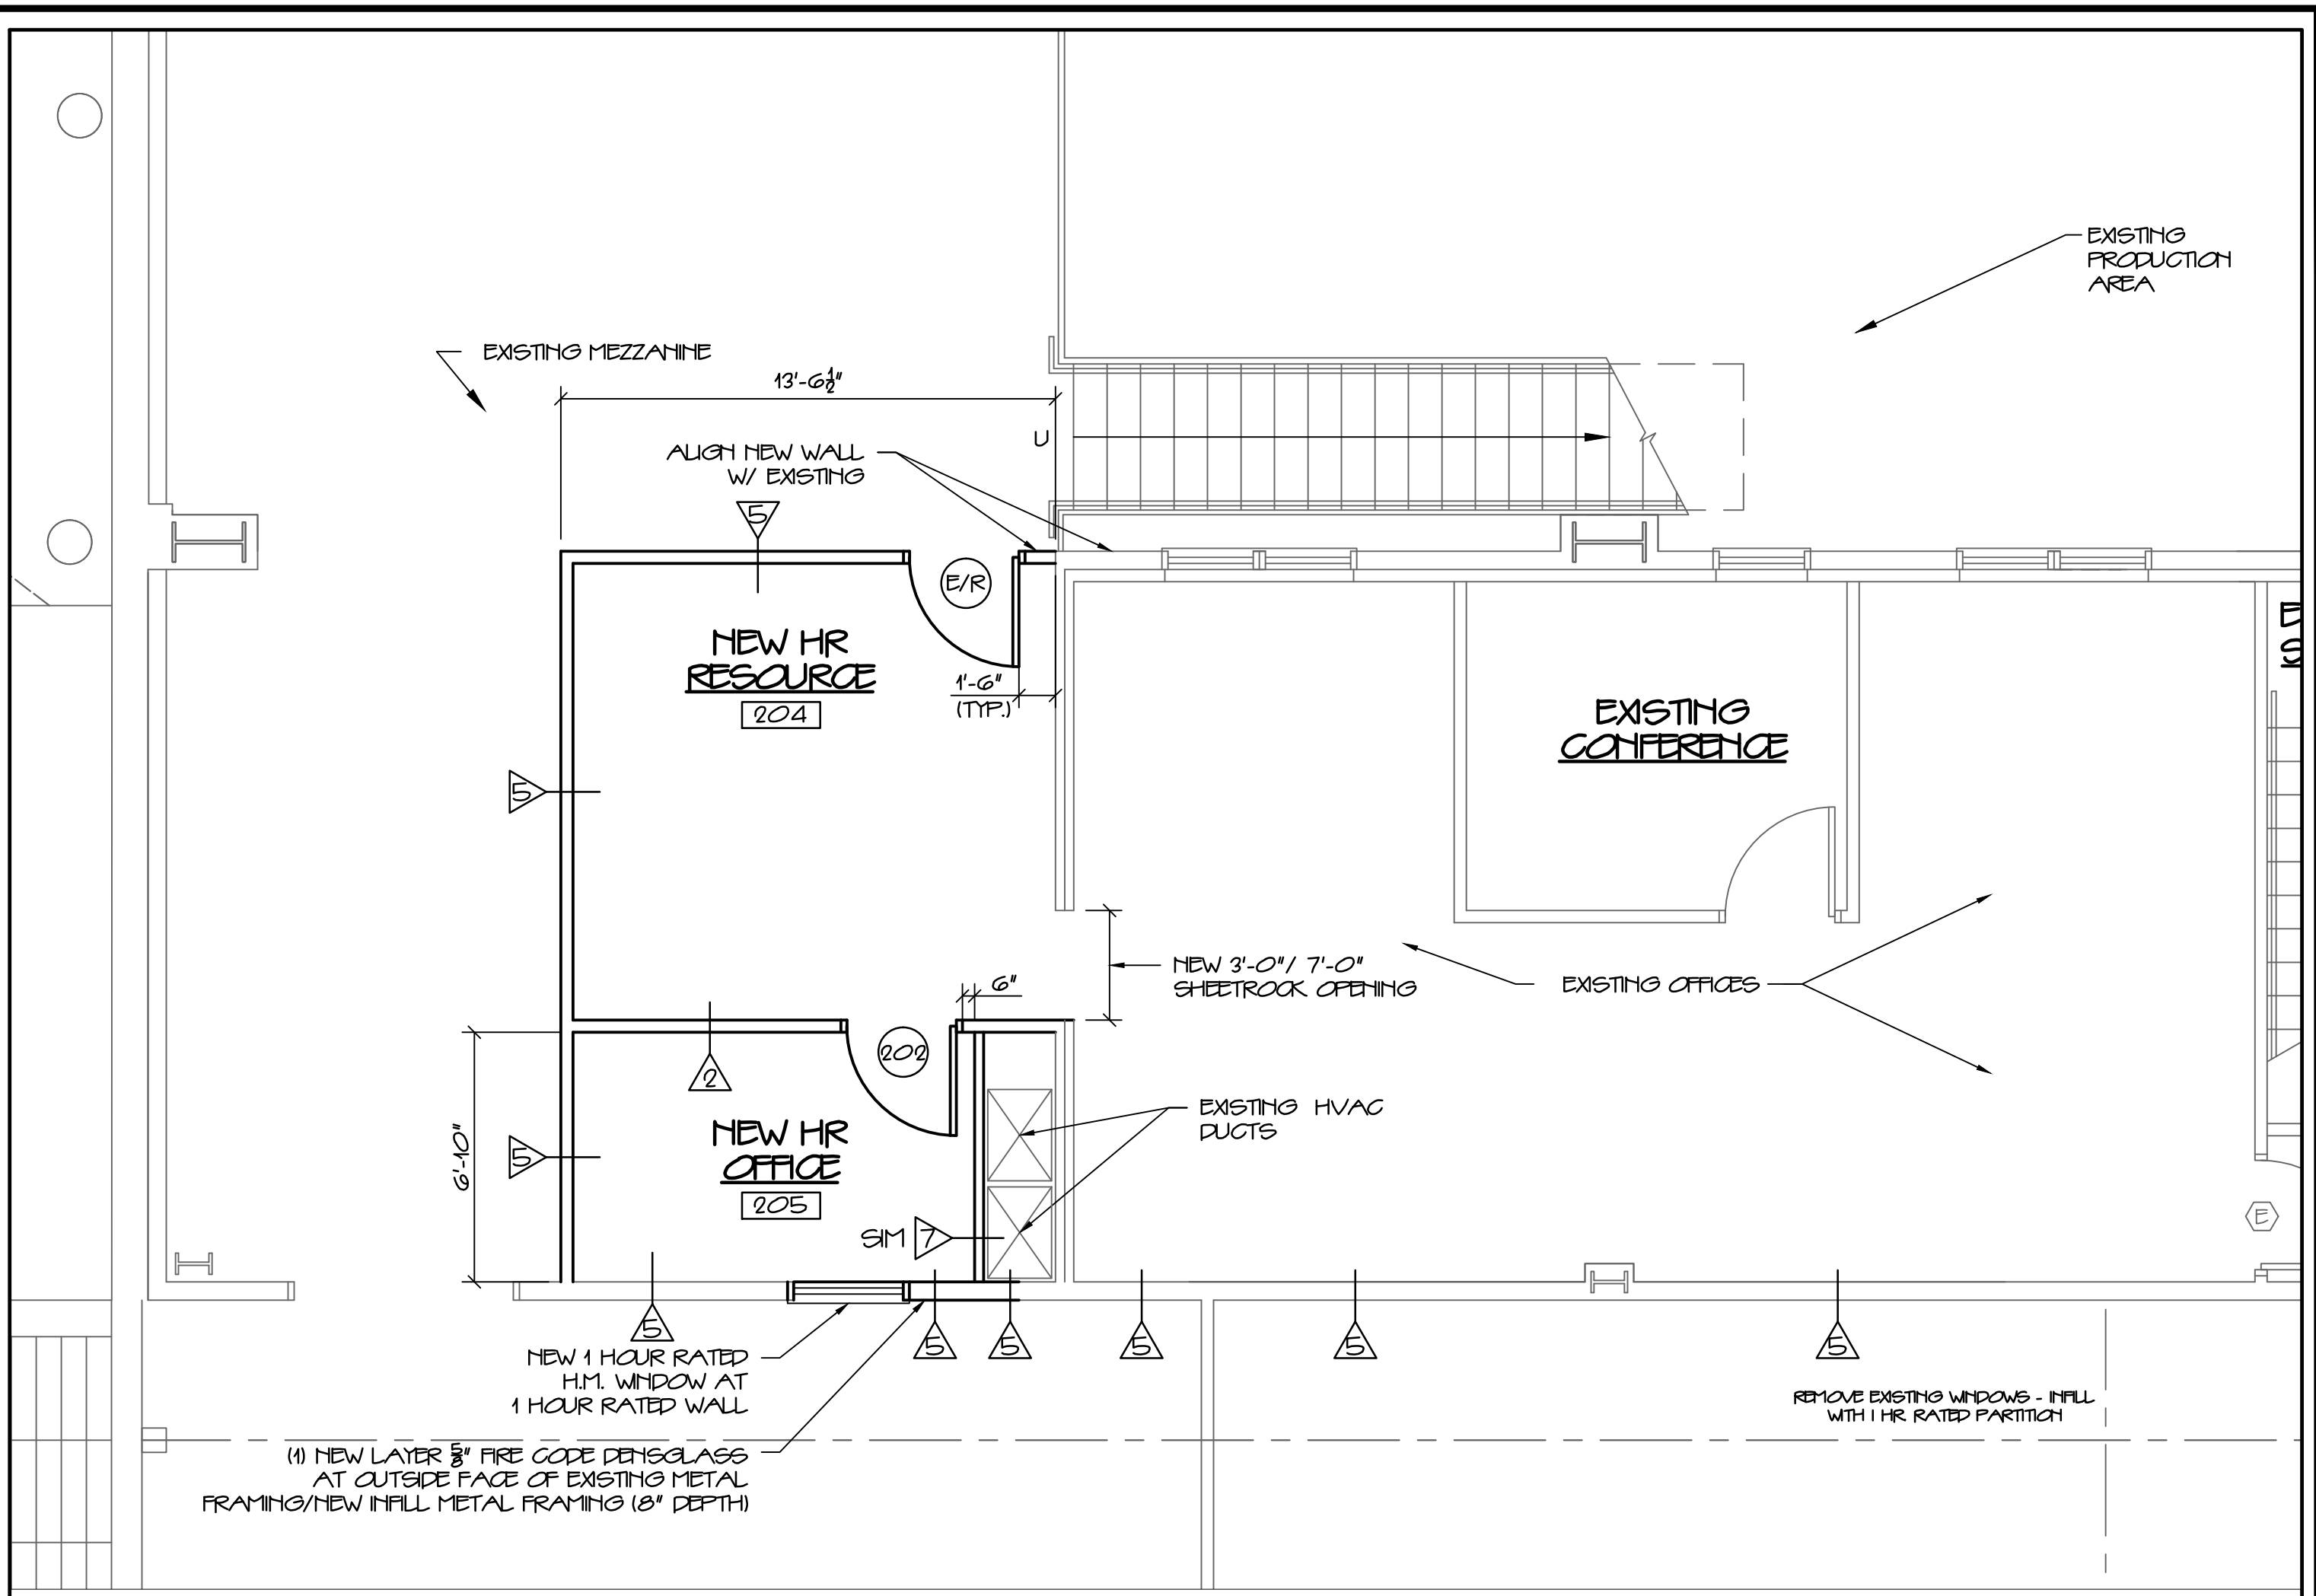

NEW PARTIAL SECOND FLOOR PLAN