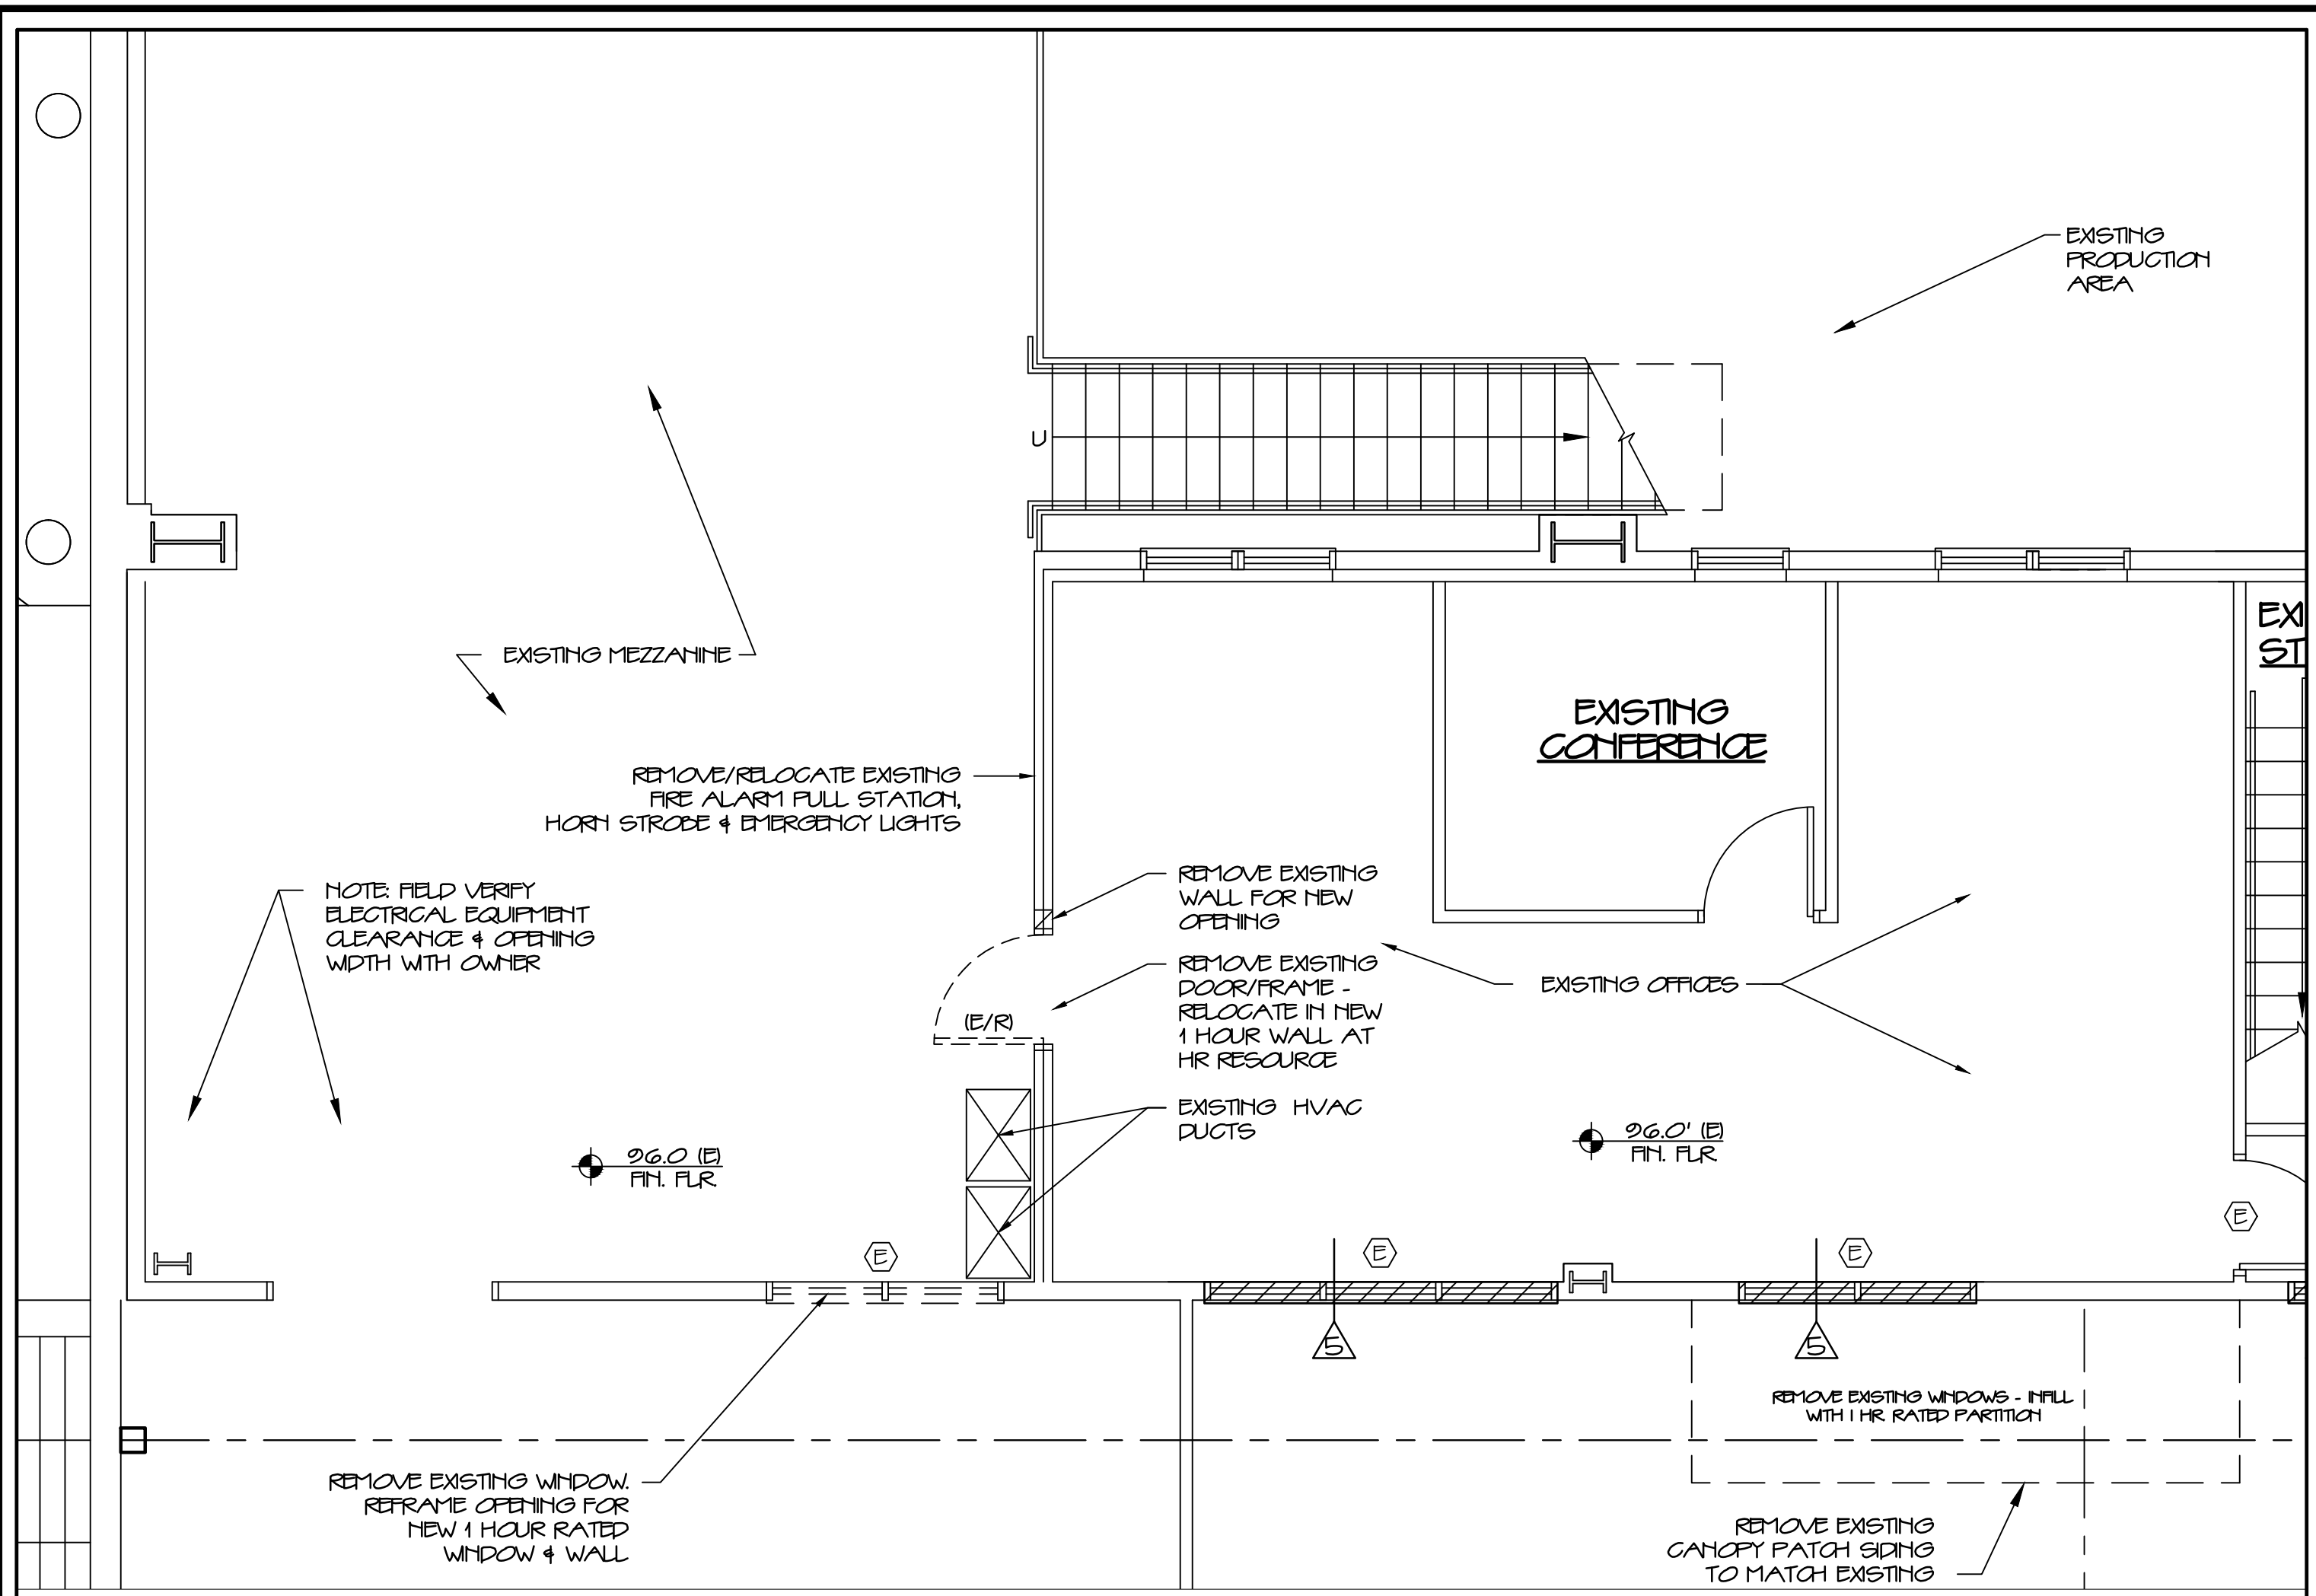

REVISIONS

NEW ADDITION FOR
ALLAGASH BREWING CO.
50 INDUSTRIAL WAY PORTLAND, MAINE

ARCHITECTURE
INTERIOR DESIGN
P.O. BOX 6179 FALMOUTH, MAINE 04105
(207) 871-5900 (207) 871-9306

PARTIAL DEMOLITION &
NEW FLAHS - HR &
WALK-IN COOLER
DRAWING TITLE

SCALE 1/4" = 1'-0"
DATE 28 FEB. 13
DRAWN BY SAM/MPH
JOB NO. 120701
DRAWING NO.

A8.1

PARTIAL SECOND FLOOR DEMOLITION PLAN