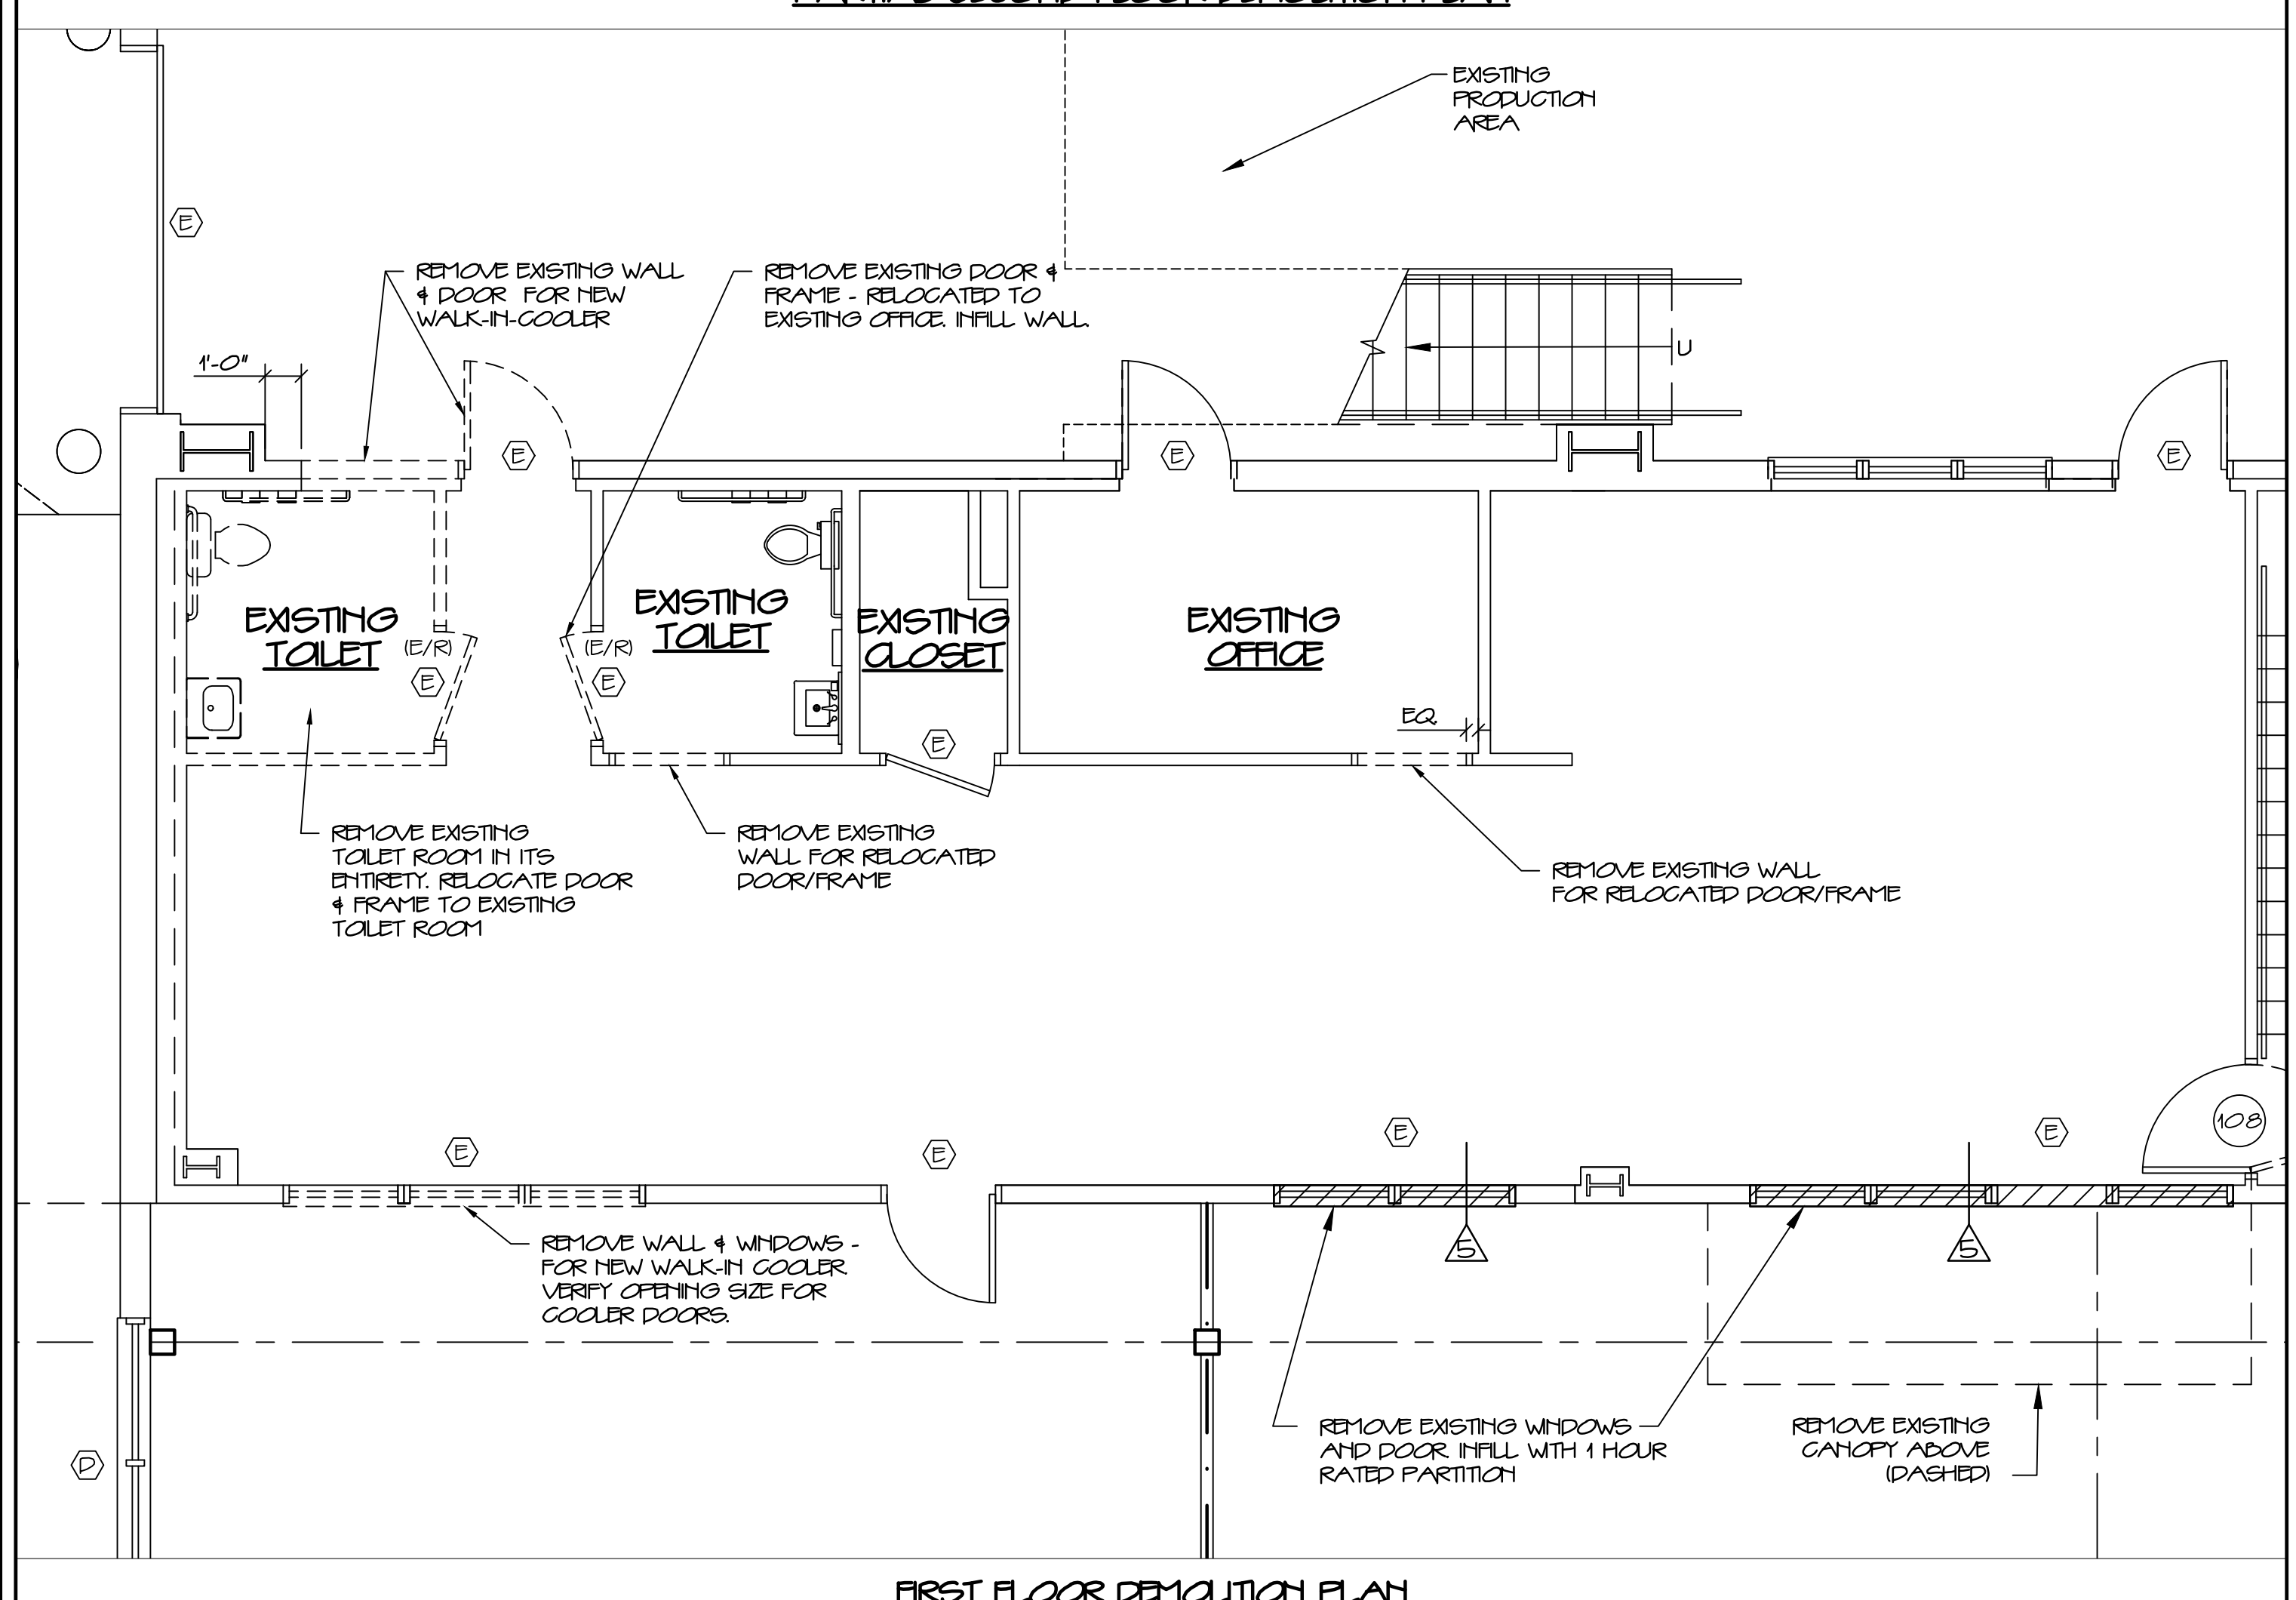

FIRST FLOOR DEMOLITION PLAN