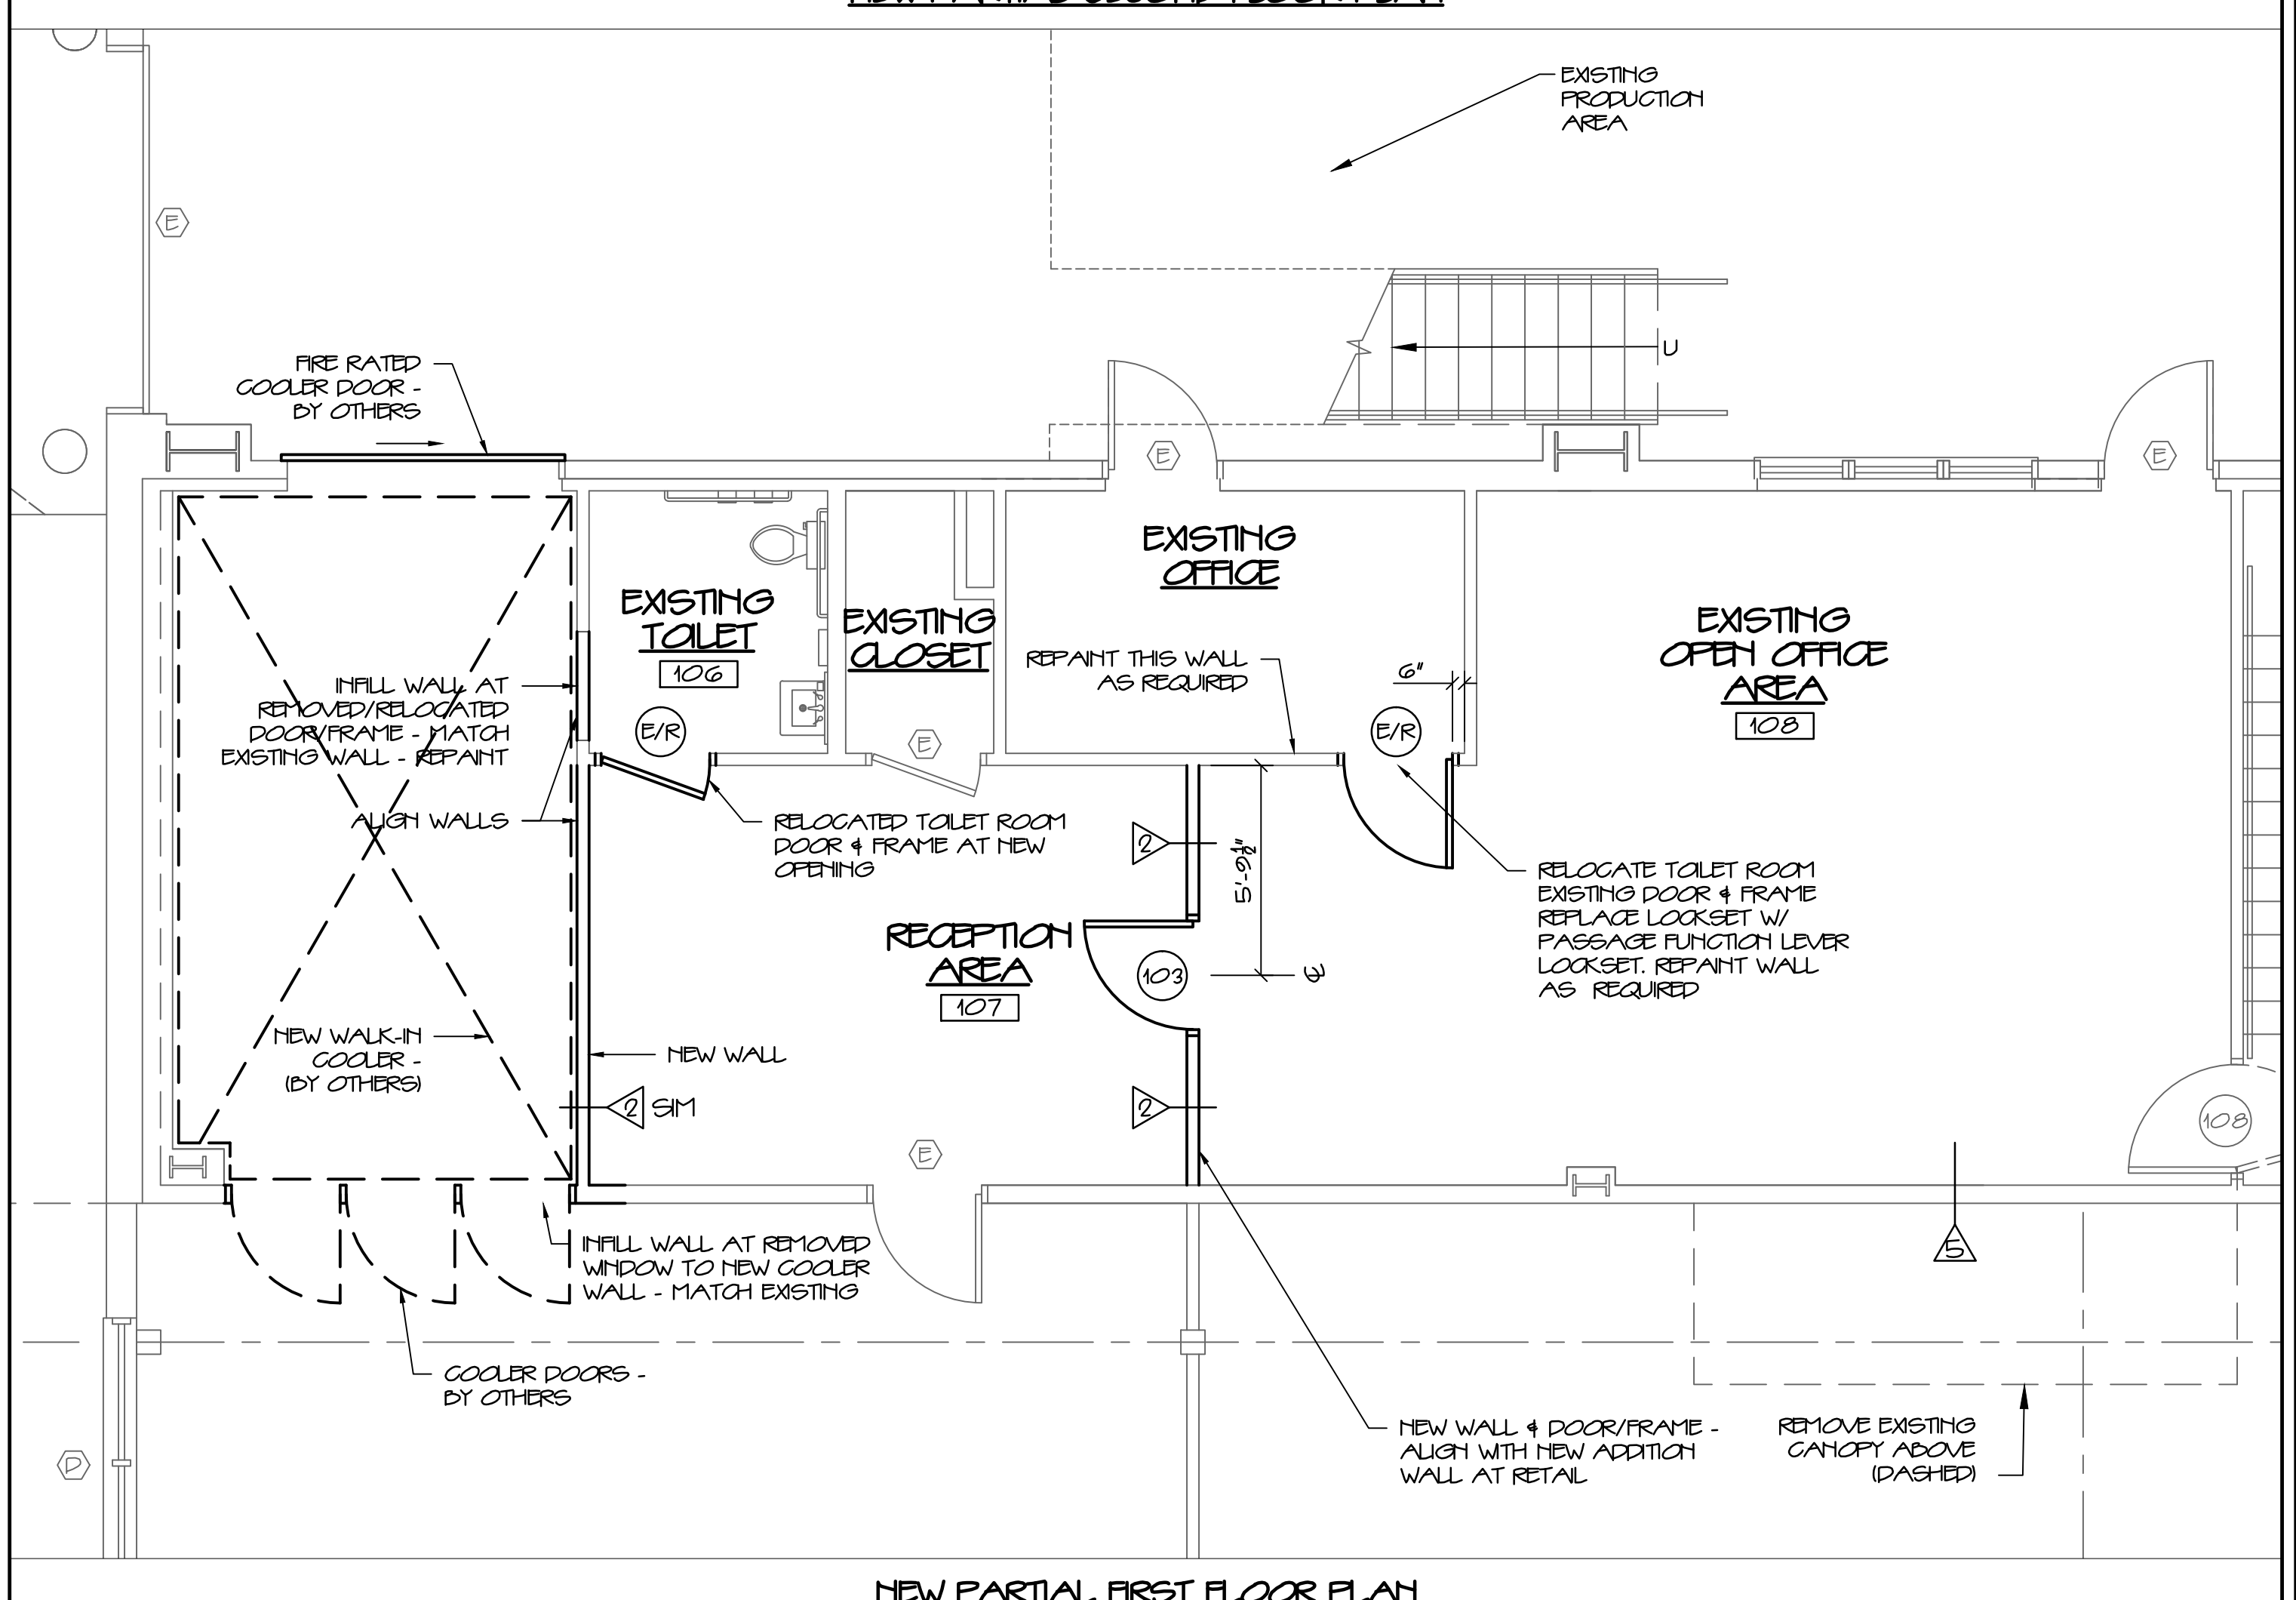

NEW PARTIAL FIRST FLOOR PLAN