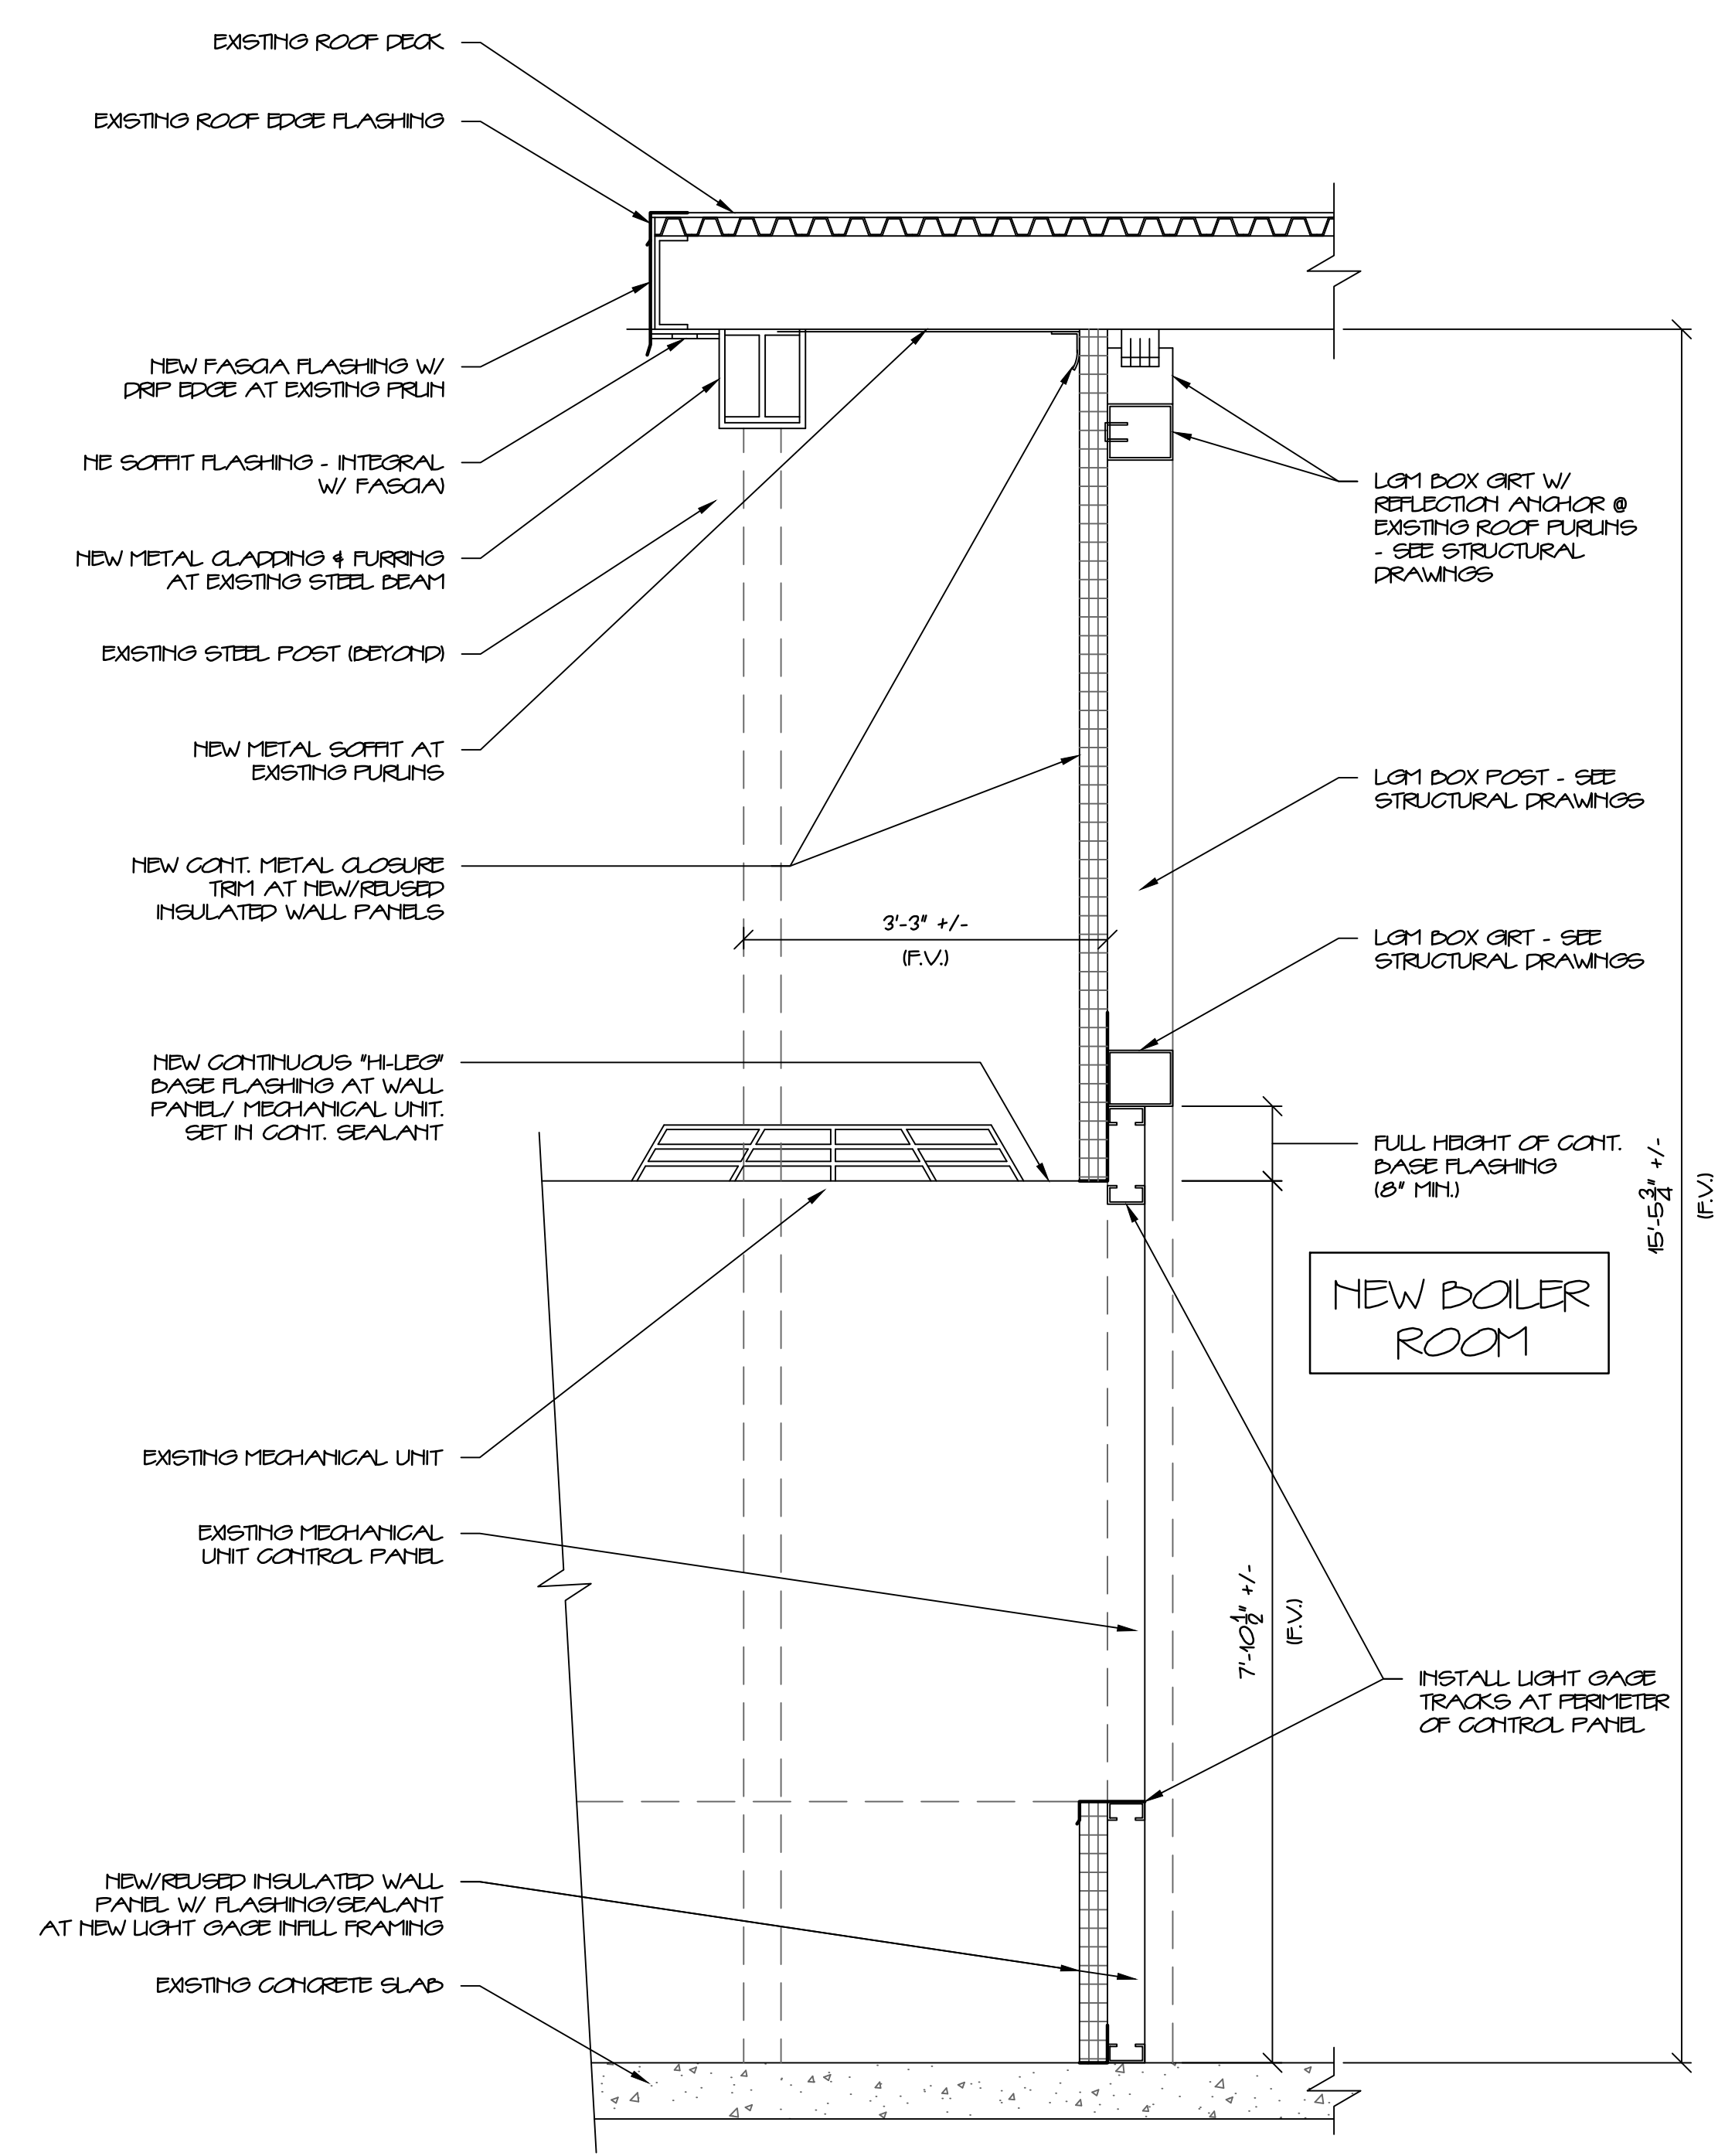

REVISIONS

NEW ADDITION FOR
ALLAGASH BREWING CO.
50 INDUSTRIAL WAY PORTLAND, MAINE

**ARCHITECTURE
INTERIOR DESIGN**
P.O. BOX 6179 FALMOUTH, MAINE 04105
FALMOUTH, MAINE
(207) 871-5900 (207) 871-9306

**BOILER
ENCLOSURE
ELEVATIONS**
DRAWING TITLE

SCALE	AS NOTED
DATE	29 MAR 13
DRAWN BY	SAM/MPH
JOB NO.	120701
DRAWING NO.	A8.5

1 PROPOSED WALL SECTION @ MECH. UNIT
SCALE 3/4" = 1'-0"

GRANT HAYS ASSOCIATES