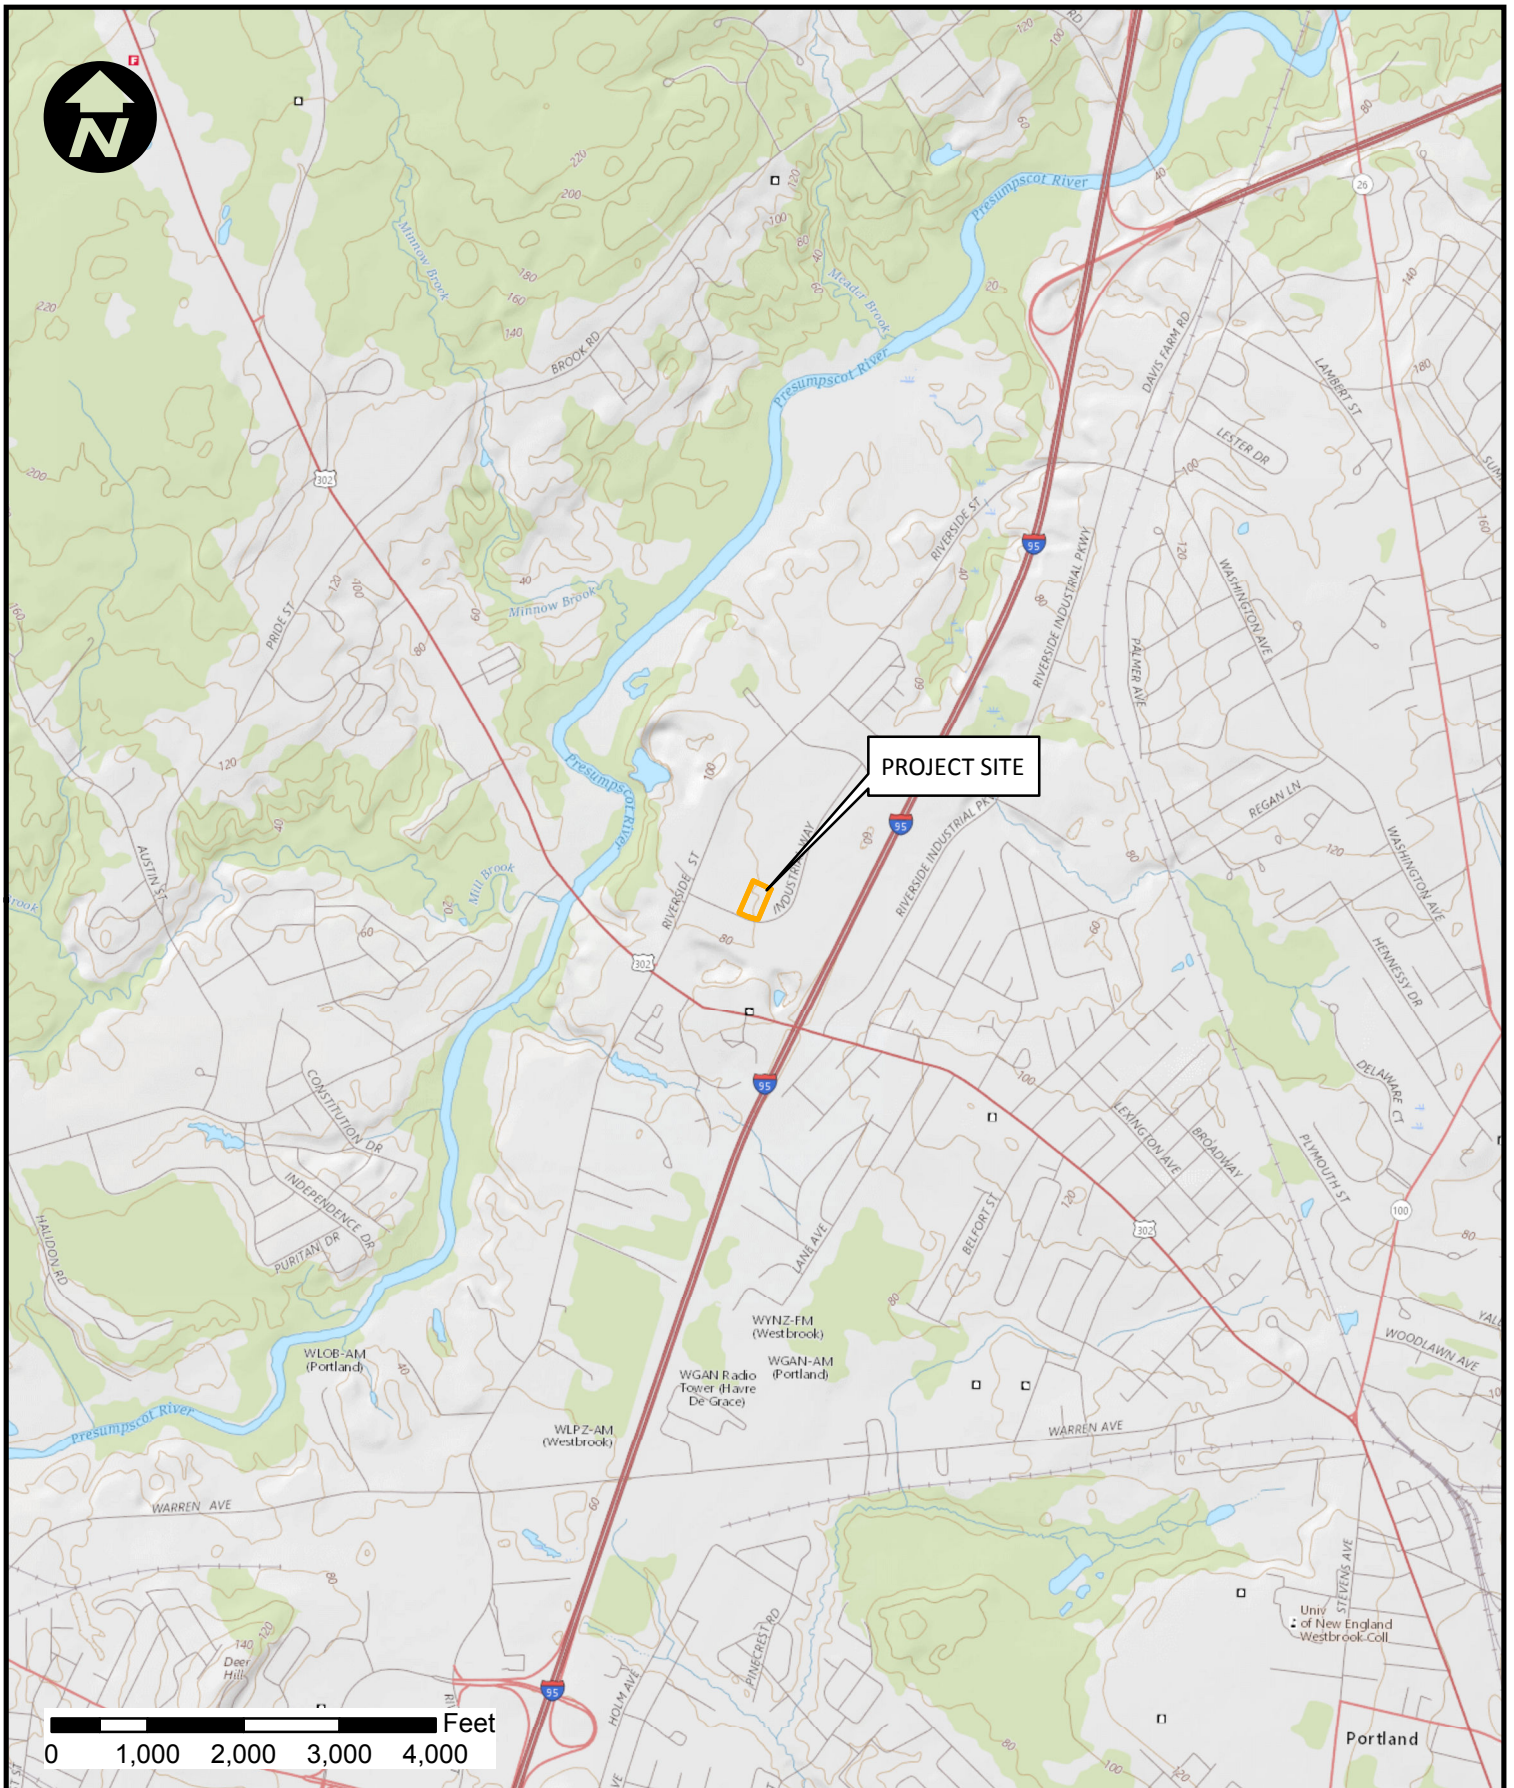

Exhibit 2

Location Map

Exhibit 2: Location Map

The proposed project is located at 50 Industrial Way, Chart/Block/Lot 326 B008, B009, and B010. See this exhibit for a copy of the location map.

SEBAGO
TECHNICS

WWW.SEBAGOTECHNICS.COM
75 John Roberts Rd. - Suite 1A
South Portland, ME 04106
Tel. 207-200-2100

TITLE SITE LOCATION MAP
FOR: ALLAGASH BREWING CO

LOCATION:
INDUSTRIAL WAY
PORTLAND, MAINE 04103

INFORMATION:
USGS Quadrangle: Portland West

SCALE: 1" = 2,000'
DATE: 03/13/2018