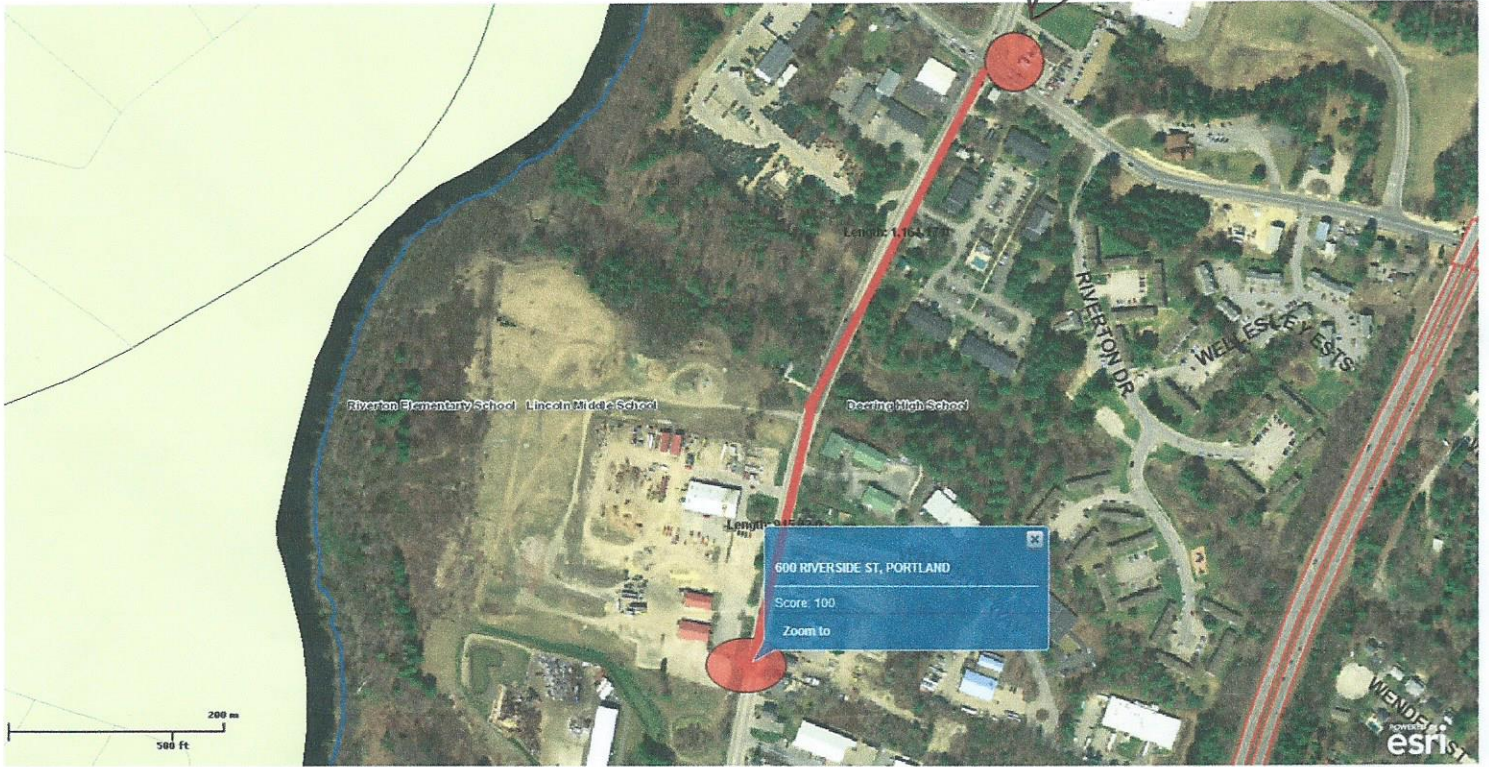

# My Map

7-11  
1917  
Forest  
Ave

Copyright 2011 Esri. All rights reserved. Thu Jun 19 2014 11:10:52 AM

Length: Distance Units (feet)

$$\begin{array}{r} 1,164.17 \\ 945.72 \\ \hline 2,109.89 \end{array}$$

Total feet from  
M-11 to Solaris