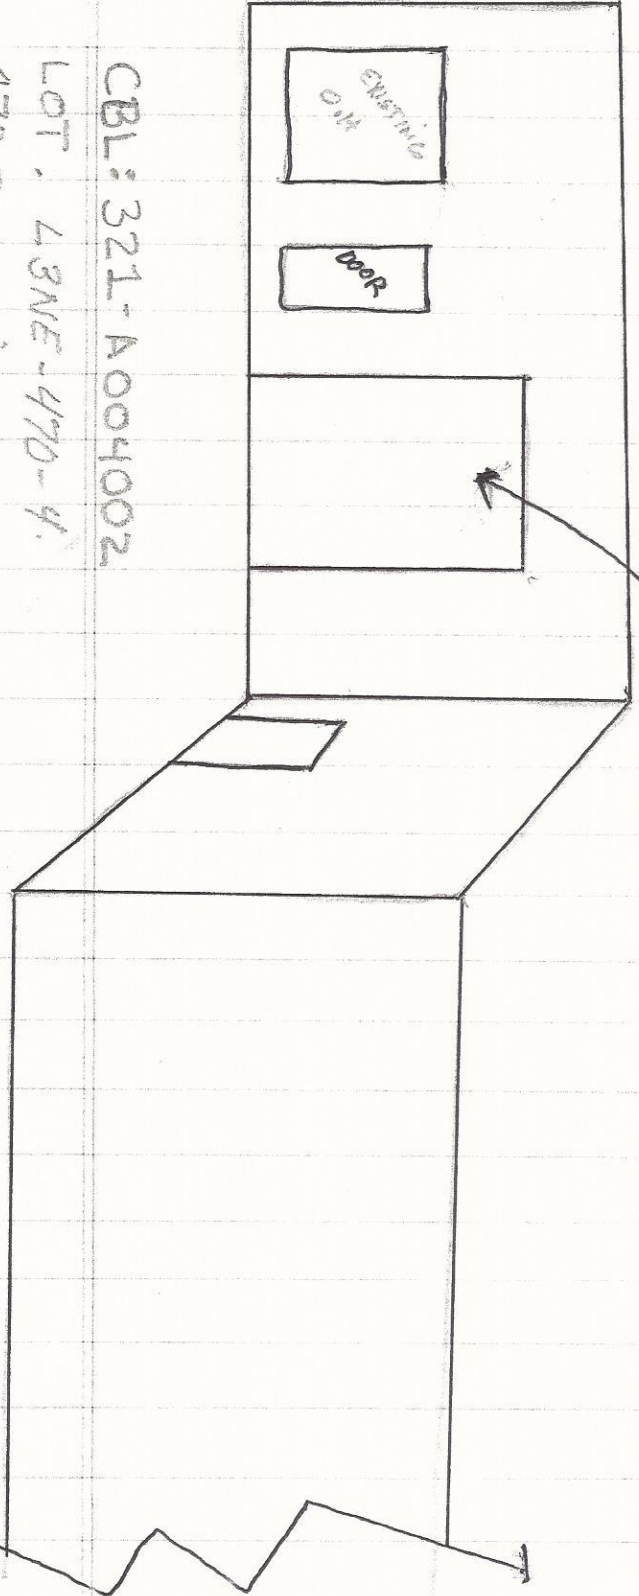

Date: 02/04/15

T.O.M. 16'

SIDE VIEW

FLOOR PLAN

CBL: 321-A004002

LOT, 43NE-470-4

470 RIVERSIDE ST

DRAWING BY: ROCCO LEON

COST: \$3800,00

1-02-15