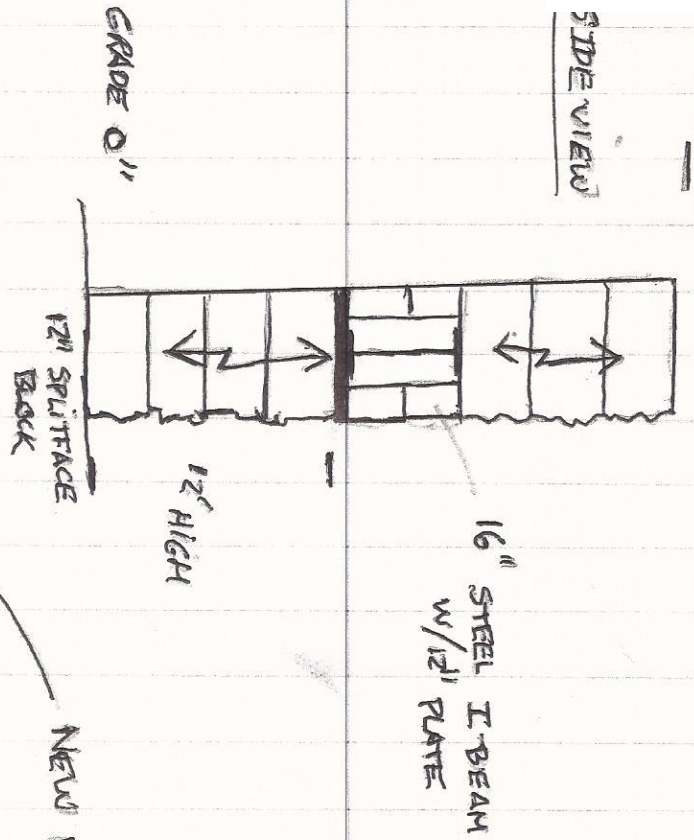

Date: 02/04/15

T.O.M. 16'

SIDE VIEW

FLOOR PLAN

CBL: 321-A004002

LOT, 43NE-470-4

470 RIVERSIDE ST

DRAWING BY: ROCCO LEON