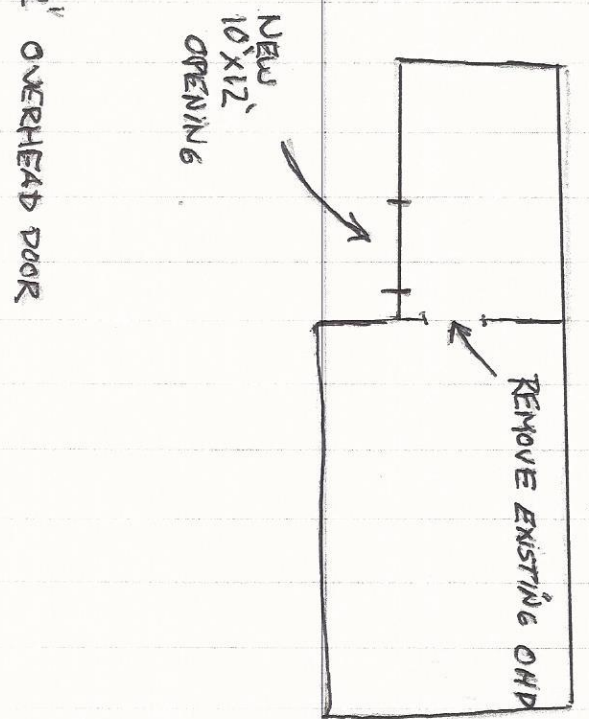

Date: 02/04/15

T.O.M. 16'

SIDE VIEW

FLOOR PLAN

CBL: 321-A004002

LOT, 43NE-470-4

470 RIVERSIDE ST

DRAWING BY: ROCCO LEON