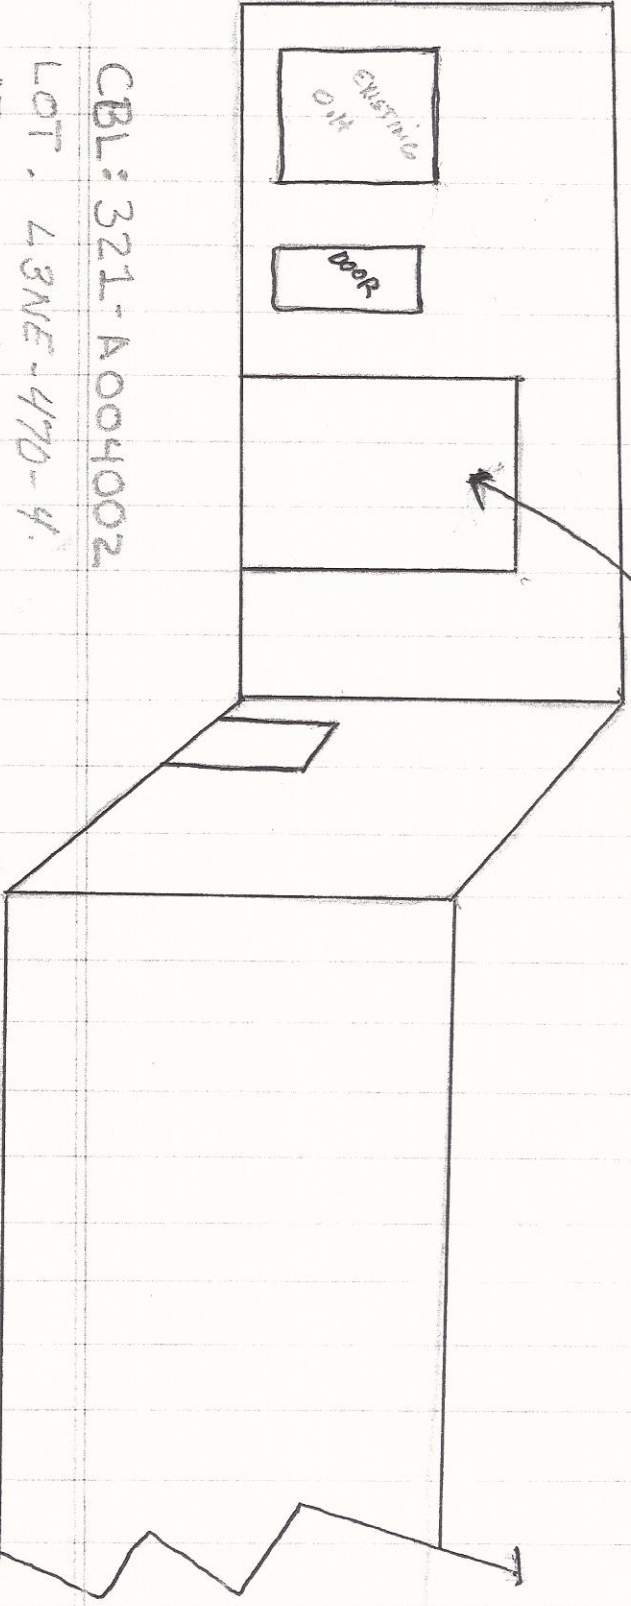

T.O.M. 16'

SIDE VIEW

FLOOR PLAN

NEW 10'x12' OVERHEAD DOOR

CBL: 321-A004002

LOT. 43NE-470-4.

470 RIVERSIDE ST

DRAWING BY: ROCCO LEON

COST- \$3800,00

1-02-15