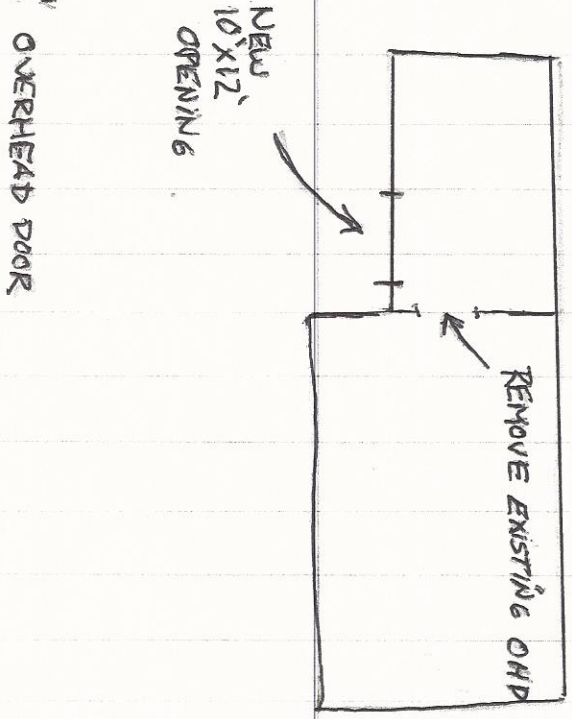

T.O.M. 16'

SIDE VIEW

FLOOR PLAN

NEW 10'x12' OVERHEAD DOOR

CBL: 321-A004002

LOT. 43NE-470-4.

470 RIVERSIDE ST

DRAWING BY: ROCCO LEON