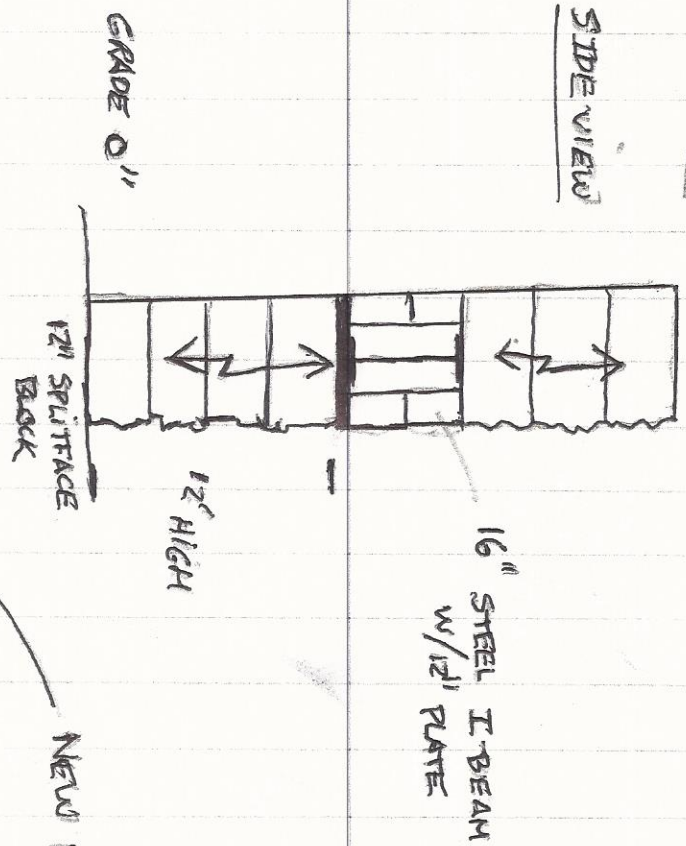

T.O.M. 16'

SIDE VIEW

FLOOR PLAN

NEW 10'x12' OVERHEAD DOOR

CBL: 321-A004002

LOT. 43NE-470-4.

470 RIVERSIDE ST

DRAWING BY: ROCCO LEON