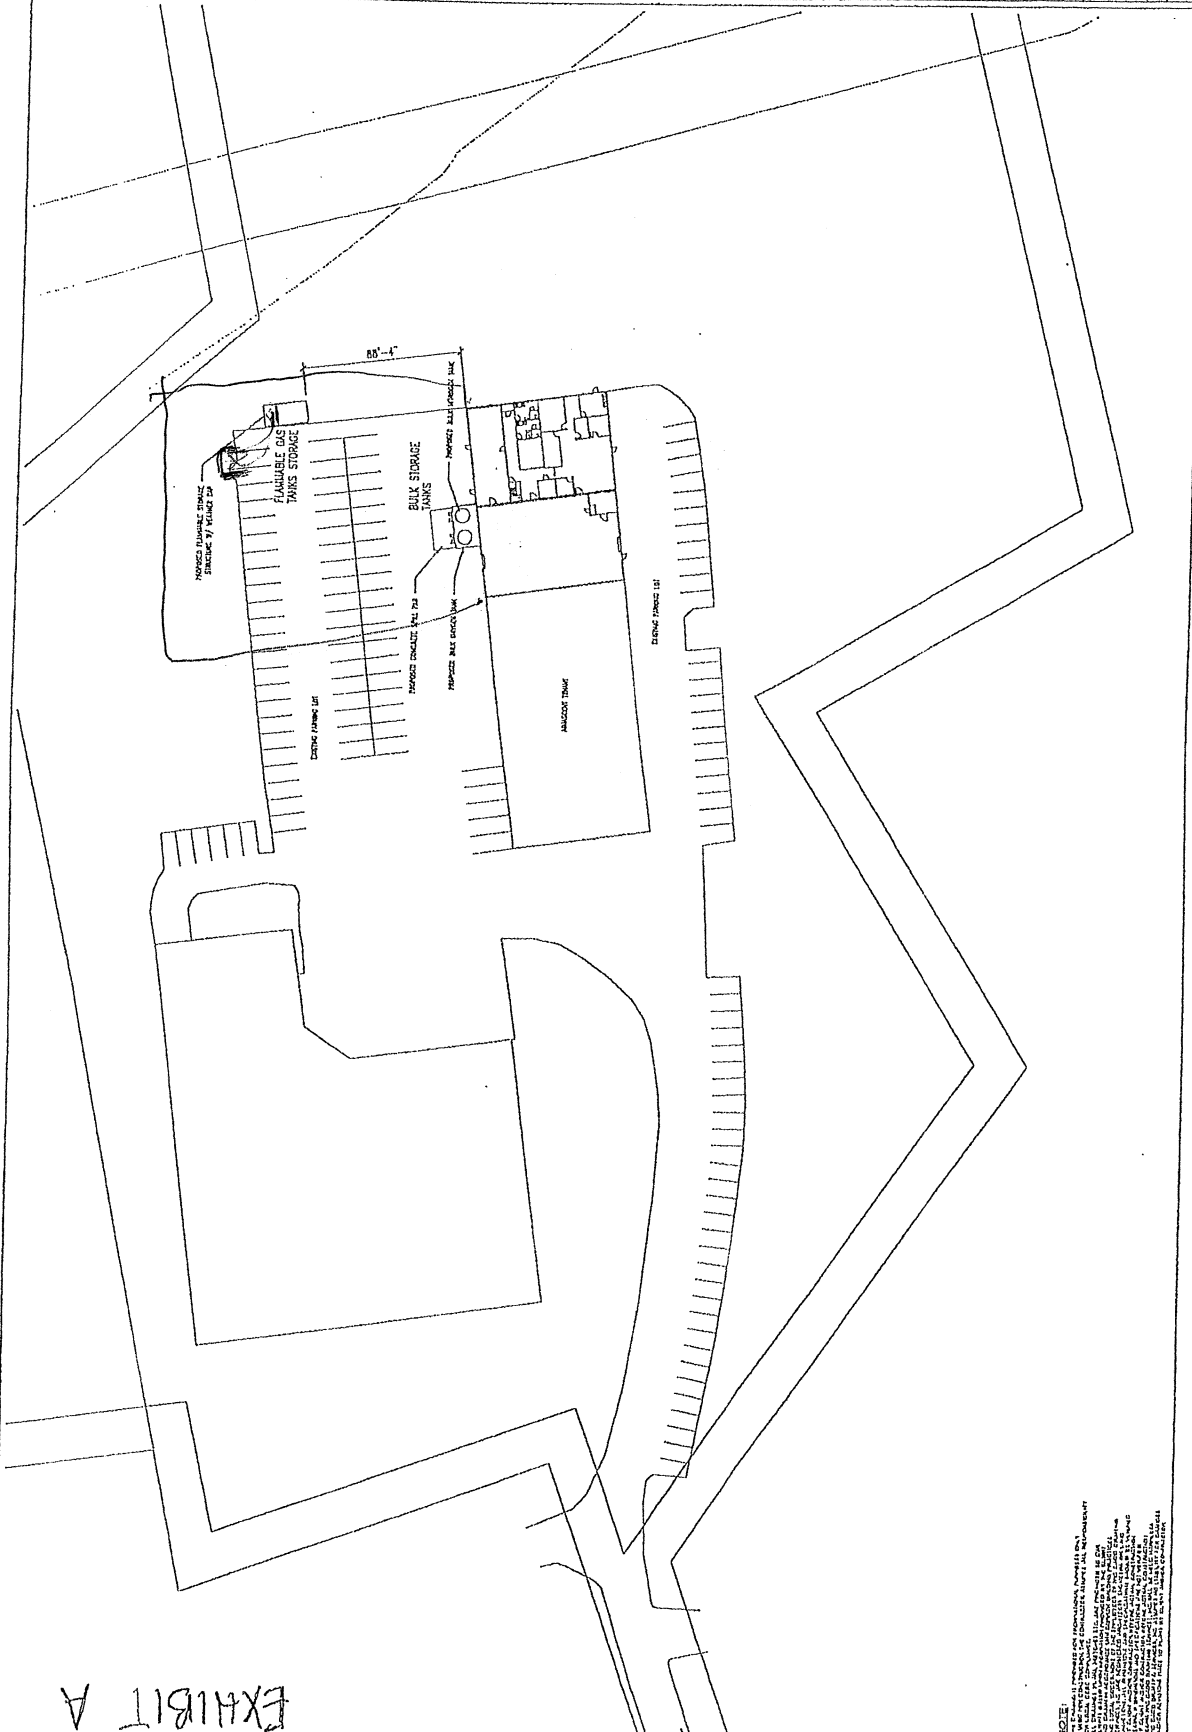

PROPRIETARY
FMS
CADD
Engineering & Surveying
11 Park St
New Bedford
508-457-1111

AirGas Facility

57 Ingersoll Drive, Portland, ME 04103

EXHIBIT A