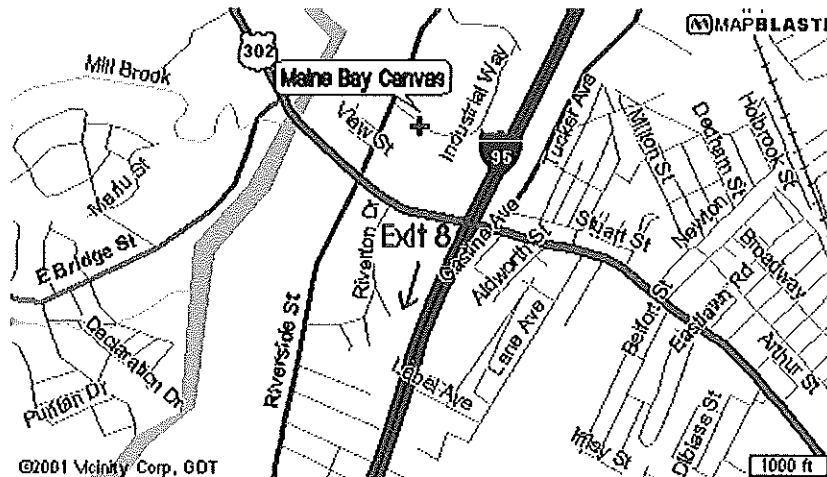

### Driving Directions:

Directions...From exit 48 of Maine Turnpike, turn right on Riverside Street at toll booth. Go through 3 more lights and take first right on Industrial Way. Maine Bay Canvas is the 3rd building on the right.