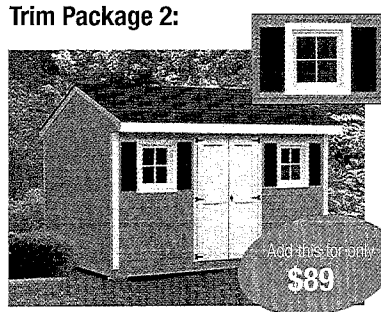

STEP 2

Choose your roof style and shingle color:

Gambrel Roof

Peak Roof

Front Extended Peak Roof

**Transom window will be centered above the wall (and not the extended roof).*

Shingle Colors:

Weathered Gray

Golden Cedar

Charcoal

STEP 3

Choose your trim package:

Trim Package 1:

- Artisan shutters and flower box

Trim Package 2:

- Black vinyl shutters
- Black heavy-duty decorative hinges and door handle
- Heavy-duty door