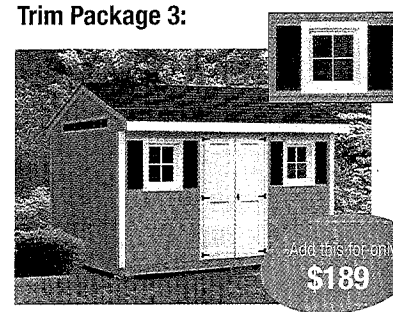

Trim Package 3:

- Black vinyl shutters
- Black heavy-duty decorative hinges and door handle
- Heavy-duty door
- Transom window

STEP 4

Choose your options and upgrades:

FLOOR UPGRADE

Tough Floor 8' wide $199
10' and 12' wide $249

Up to 200% stronger! Insect/Moisture resistant!

- 2" x 6" pressure-treated floor joists
- 12" on center spacing
- Pressure-treated plywood floor

VALUE PACKAGES Bundle and save!

The Organizer:
Workbench, Shelf, Loft $189
The Tractor Package:
54" Door, Tractor Ramp, Vents $249
The Works:
54" Door, 4' Ramp, Workbench, Loft, Vents .. $299

DOOR UPGRADE

Exchange Standard 40" Double Door with:
54" Double Door $99
66" Double Door $149
66" Easy Glide Roll-up Overhead Door $449
96" Easy Glide Roll-up Overhead Door $499

OPTIONS

Gable Vents (pair) $34
Standard Ramp (4' long) $69
Tractor Ramp (6' long heavy-duty) $169
Shelf (1" x 12" x 7' long) $59
Storage Loft (4' deep) $88
Work Bench (2' deep x 7' 5" long) $84
Upgrade Standard Window to Functional Sash Window(s) w/ Screen (each) $79
Transom Window $119
Anchor Kit $149
Architectural Shingles ..... $1.15/sq ft
Service Fee for Permit:
Includes filing fees, notary, and paperwork to permitting office. Homeowner responsible for permit fee. $250
Engineered Stamped Drawing Fee $299

Standard Features

- All construction-grade material
- 8' wide:
  2" x 4" PT floor joists,
  16" on center
- 10' and 12' wide:
  2" x 6" PT floor joists,
  16" on center
- OSB floor
- 40" double door with keyed lock entry
- 2 fixed sash windows
- All 2" x 4" and 2" x 6" construction
- Lifetime warranty

STEP 5

Ordering is easy!

At Store
service desk

Online
shedsusa.com

By Phone
1-866-616-2685