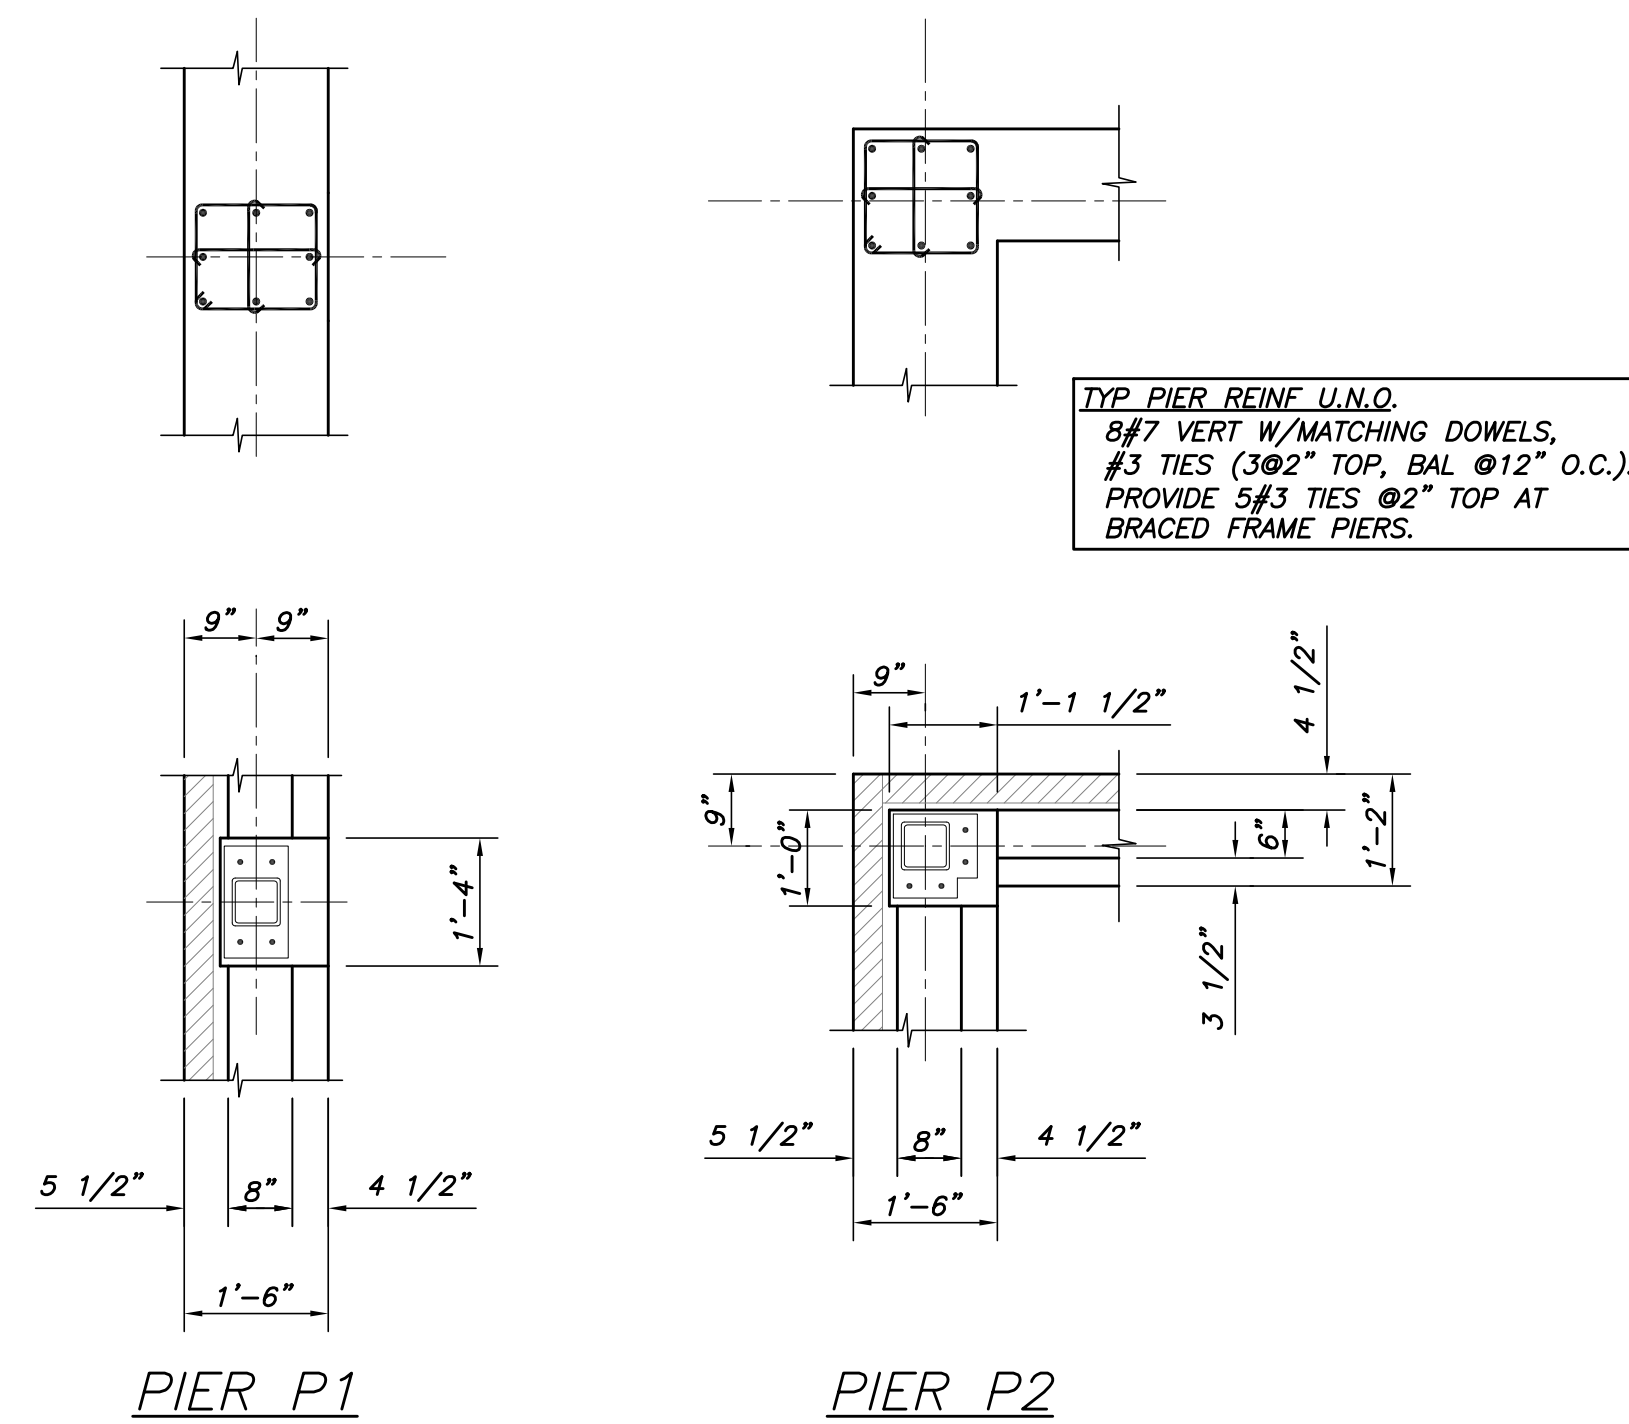

BAR SIZE	LAP LENGTH	
	3,000 PS1	4,000 PS1
#3	30"	24"
#4	36"	32"
#5	48"	42"
#6	56"	48"
#7	81"	72"
#8	93"	80"

BAR SIZE	LAP LENGTH	
	3,000 PS1	4,000 PS1
#3	30"	24"
#4	36"	32"
#5	48"	42"
#6	56"	48"
#7	81"	72"
#8	93"	80"