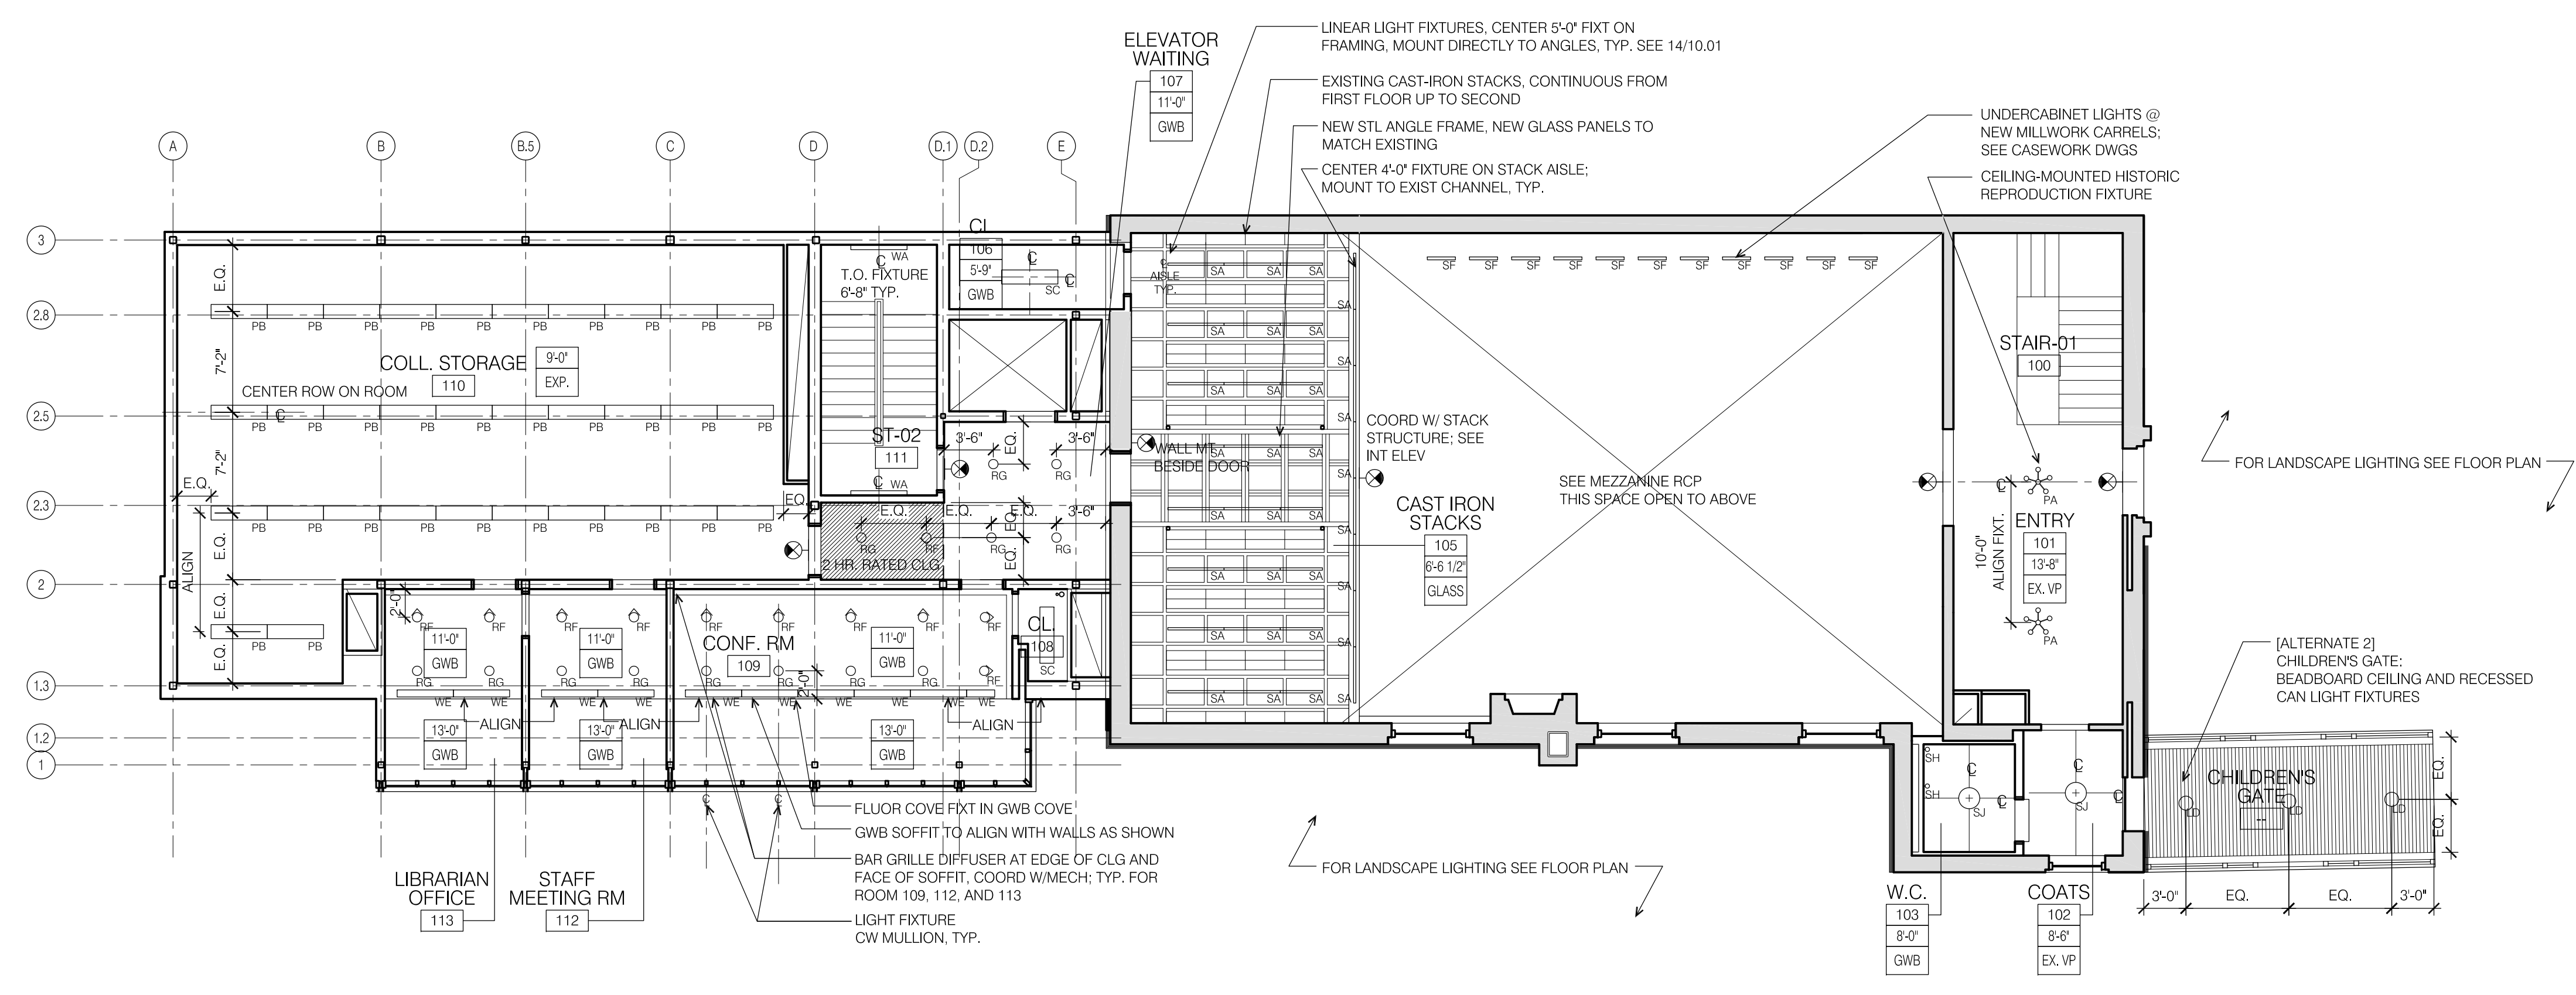

1 FIRST FLOOR REFLECTED CEILING PLAN
Scale: 1/8" = 1'-0"

DRAWING NUMBER

DRAWING TITLE

DATE

REVISIONS

REVISION 01

PROJECT

MAINE HISTORICAL SOCIETY
489 CONGRESS ST.
PORTLAND, MAINE

CONSULTANTS

A2.02

Scale: 1/8" = 1'-0"