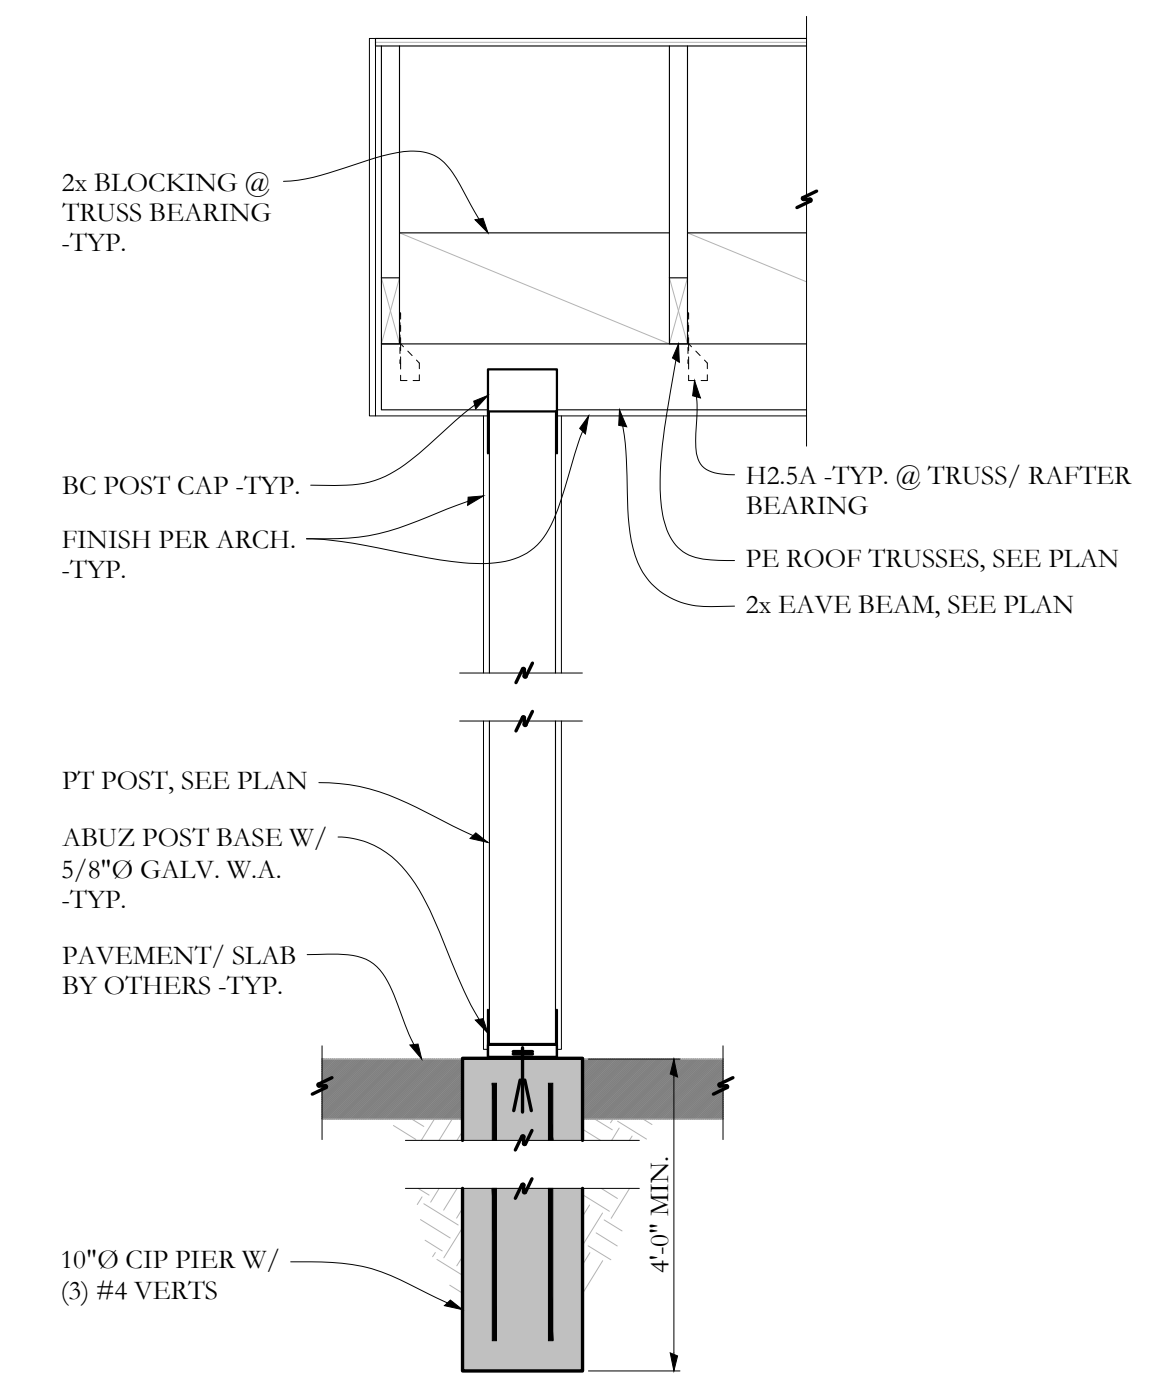

SECTION B S2.1 3/4"=1'-0