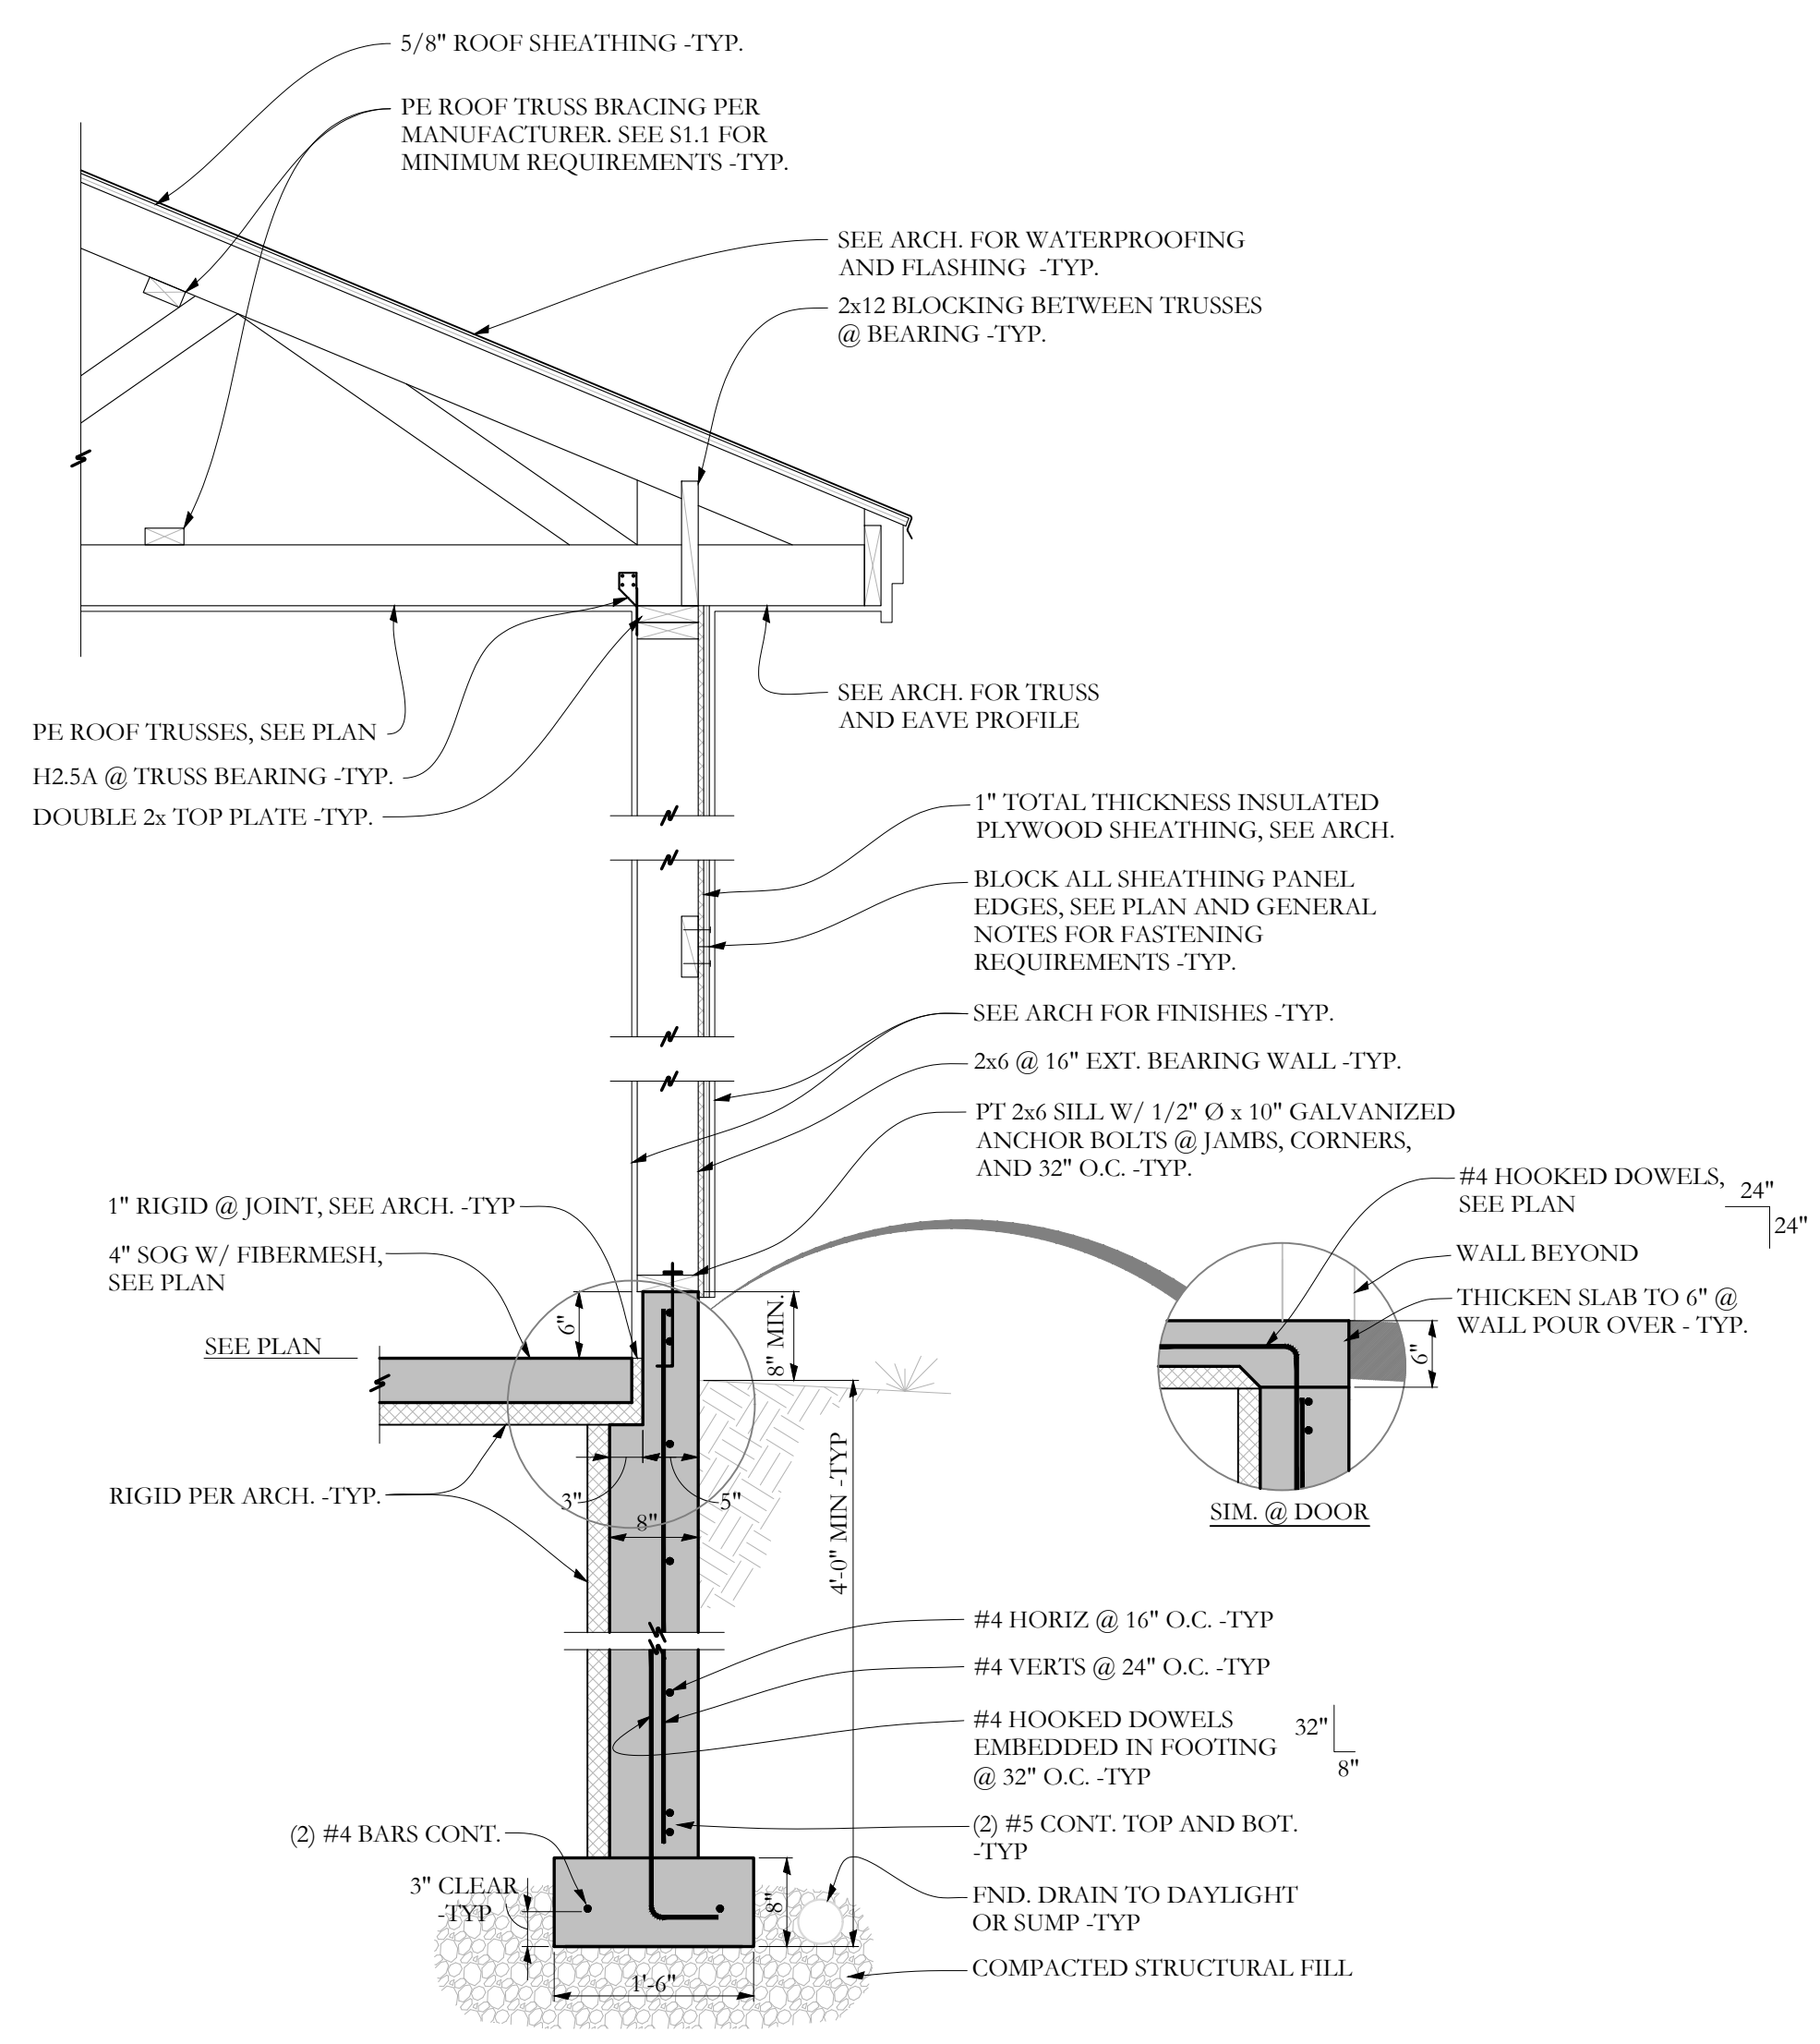

© 2018 RYAN SENATORE ARCHITECTURE

OFFICE BUILDING
547 RIVERSIDE STREET
PORTLAND, MAINE

CONSULTANTS:
STRUCTURAL:
Structural Integrity
77 Oak Street
Portland, ME 04101
207-774-4614

REVISIONS:

DATE: 3 January, 2018
PROJECT No. 1788
DRAWN BY: BDH
CHECKED BY: ACJ
SCALE: AS NOTED

SHEET TITLE:

DETAILS

S2.1

SECTION A S2.1 3/4"=1'-0