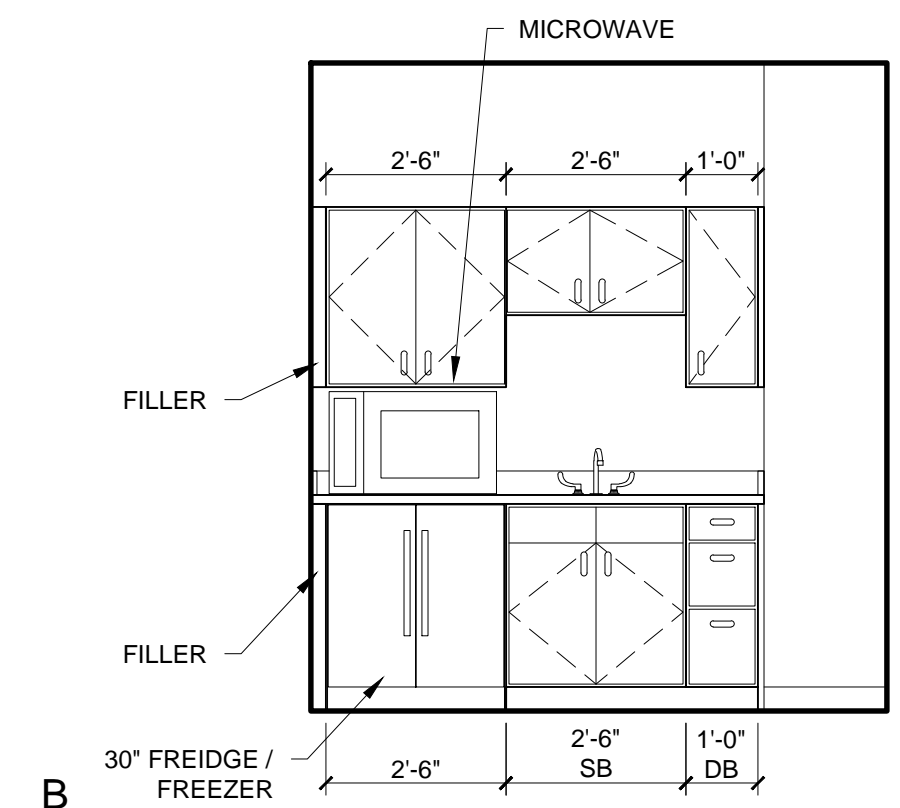

© 2017 RYAN SENATORE ARCHITECTURE

OFFICE BUILDING
547 RIVERSIDE STREET
PORTLAND, MAINE

CONSULTANTS:

REVISIONS:

- △ - REVISED - 01/30/18
- △ - REVISED - 02/01/18

DATE: DECEMBER 29, 2017

PROJECT No. 1788

DRAWN BY: RJS, JPF

CHECKED BY: RJS

SCALE: AS NOTED

SHEET TITLE:
INTERIOR
ELEVATIONS

A4-0

2 KITCHENETTE - ROOM 105 - INTERIOR ELEVATIONS
3/8" = 1'-0"