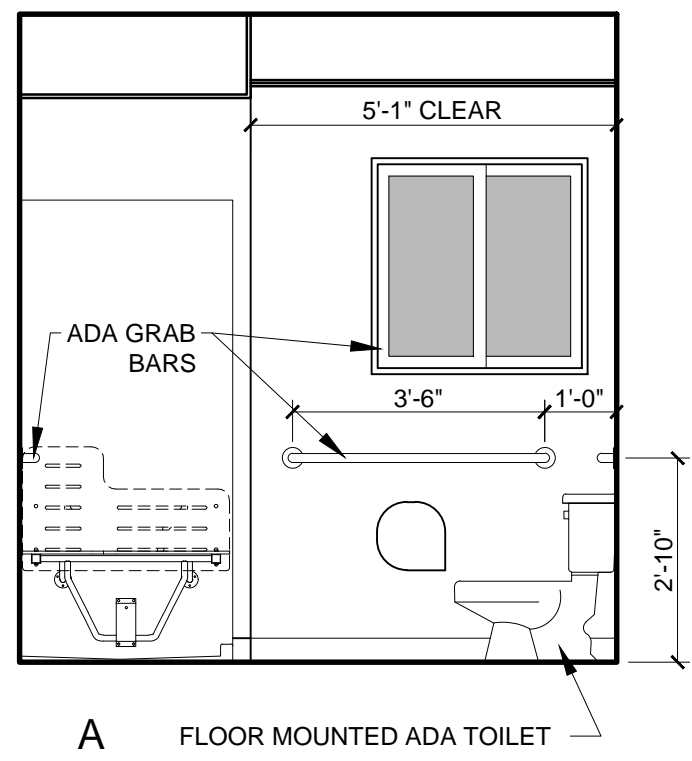

1 TOILET - ROOM 104 - INTERIOR ELEVATIONS
3/8" = 1'-0"