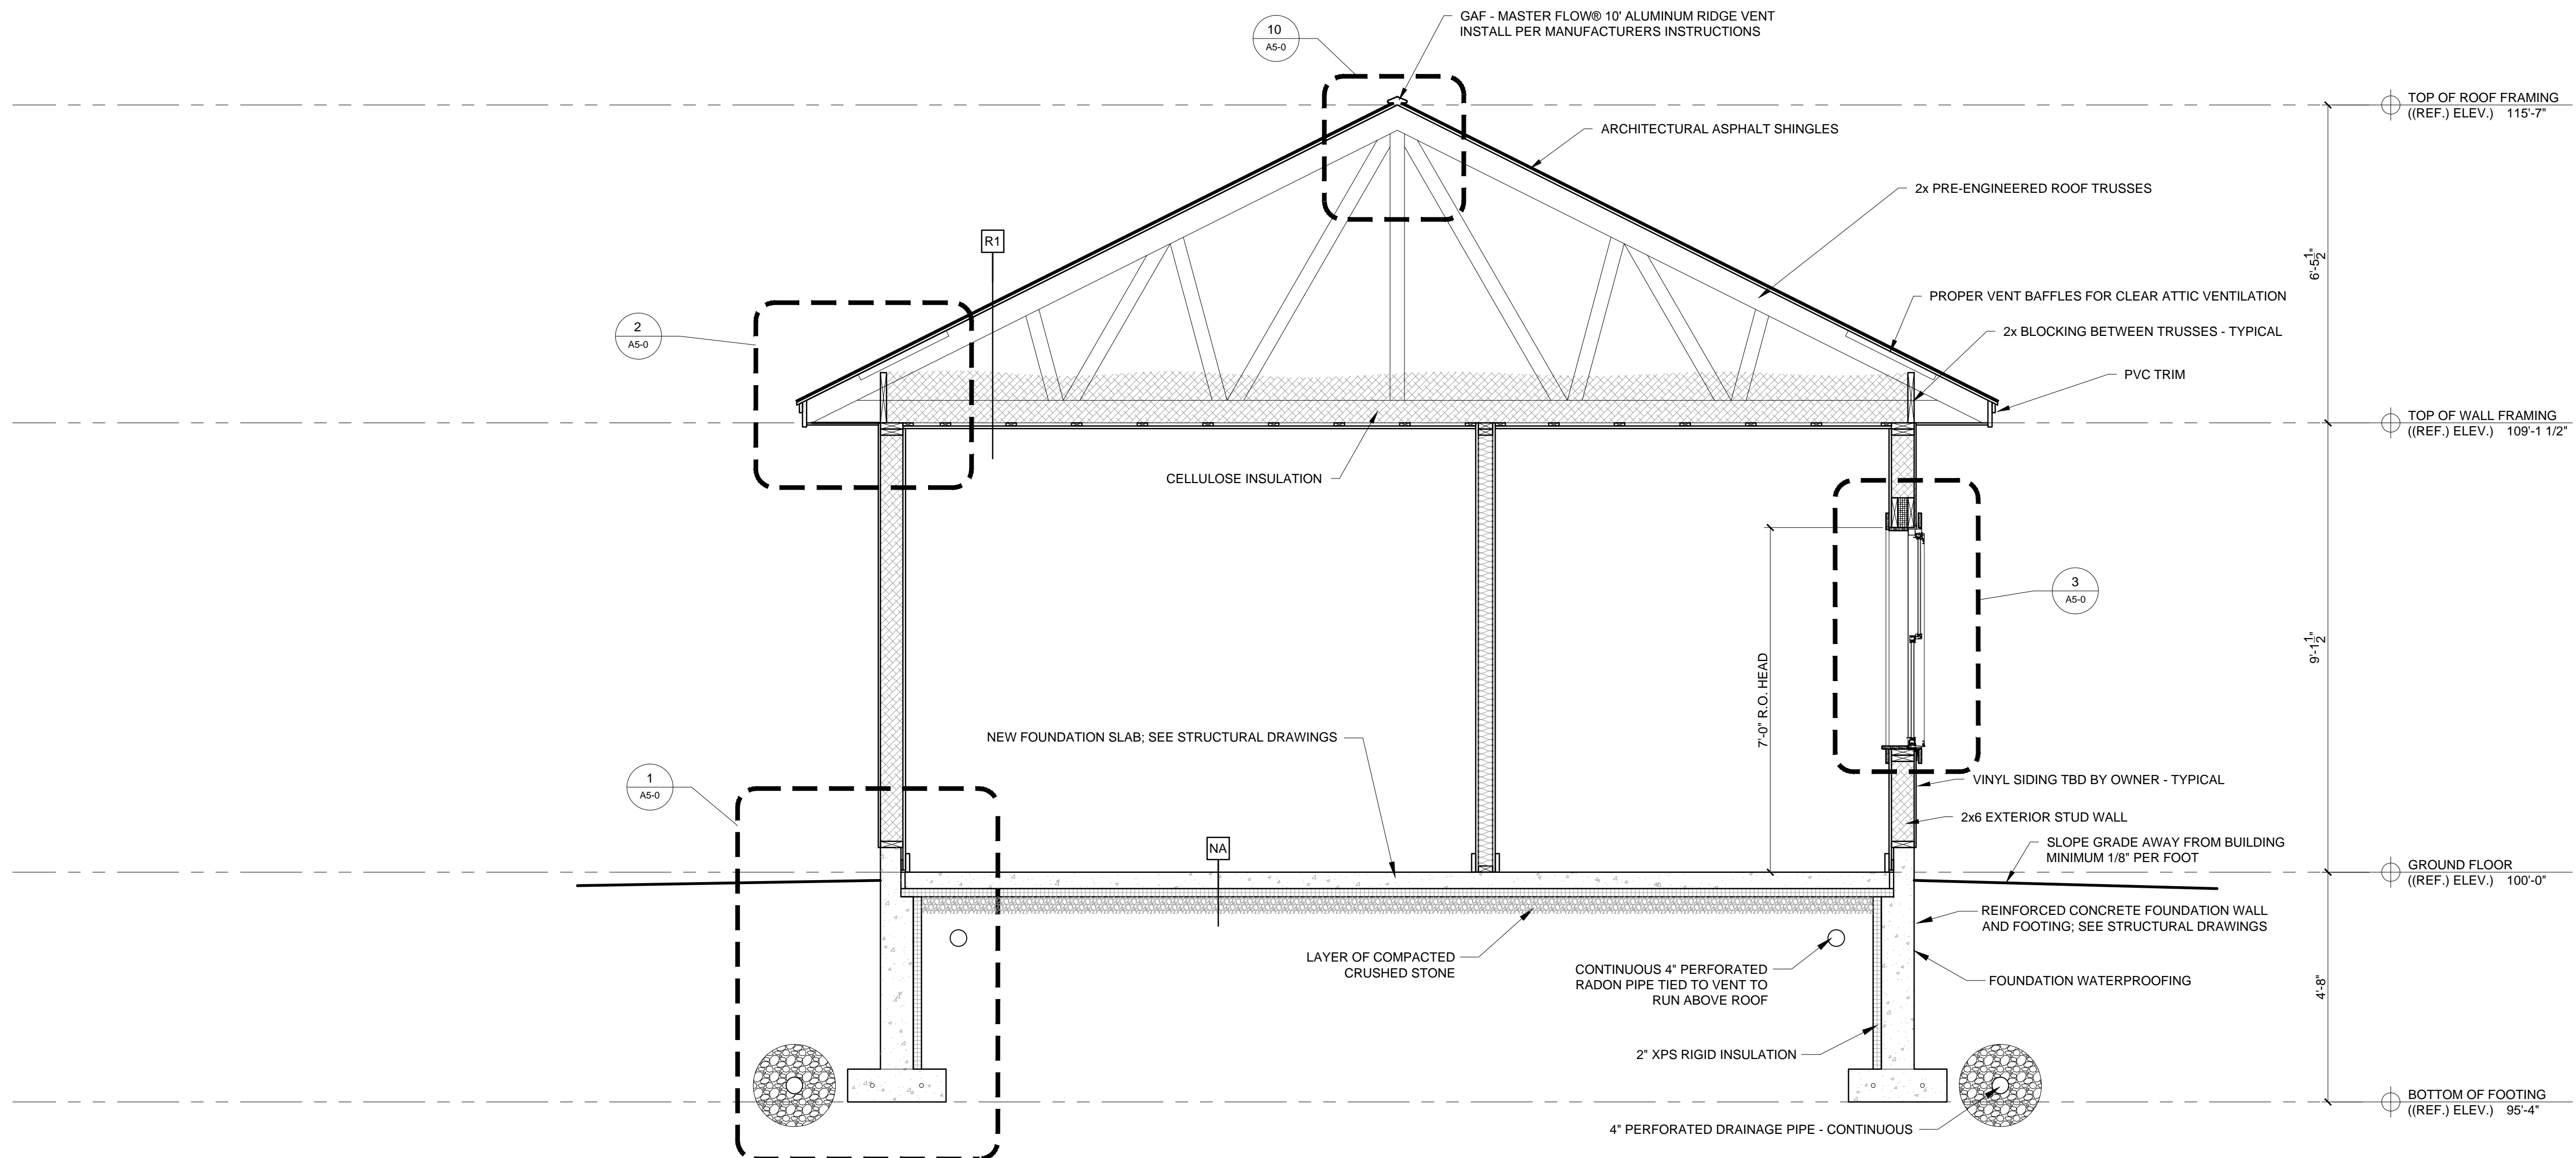

© 2017 RYAN SENATORE ARCHITECTURE

OFFICE BUILDING
547 RIVERSIDE STREET
PORTLAND, MAINE

CONSULTANTS:

REVISIONS:

DATE: DECEMBER 29, 2017

PROJECT No. 1788

DRAWN BY: RJS, JPF

CHECKED BY: RJS

SCALE: AS NOTED

SHEET TITLE:

SECTION

A3-1

1 SECTION
1/2" = 1'-0"