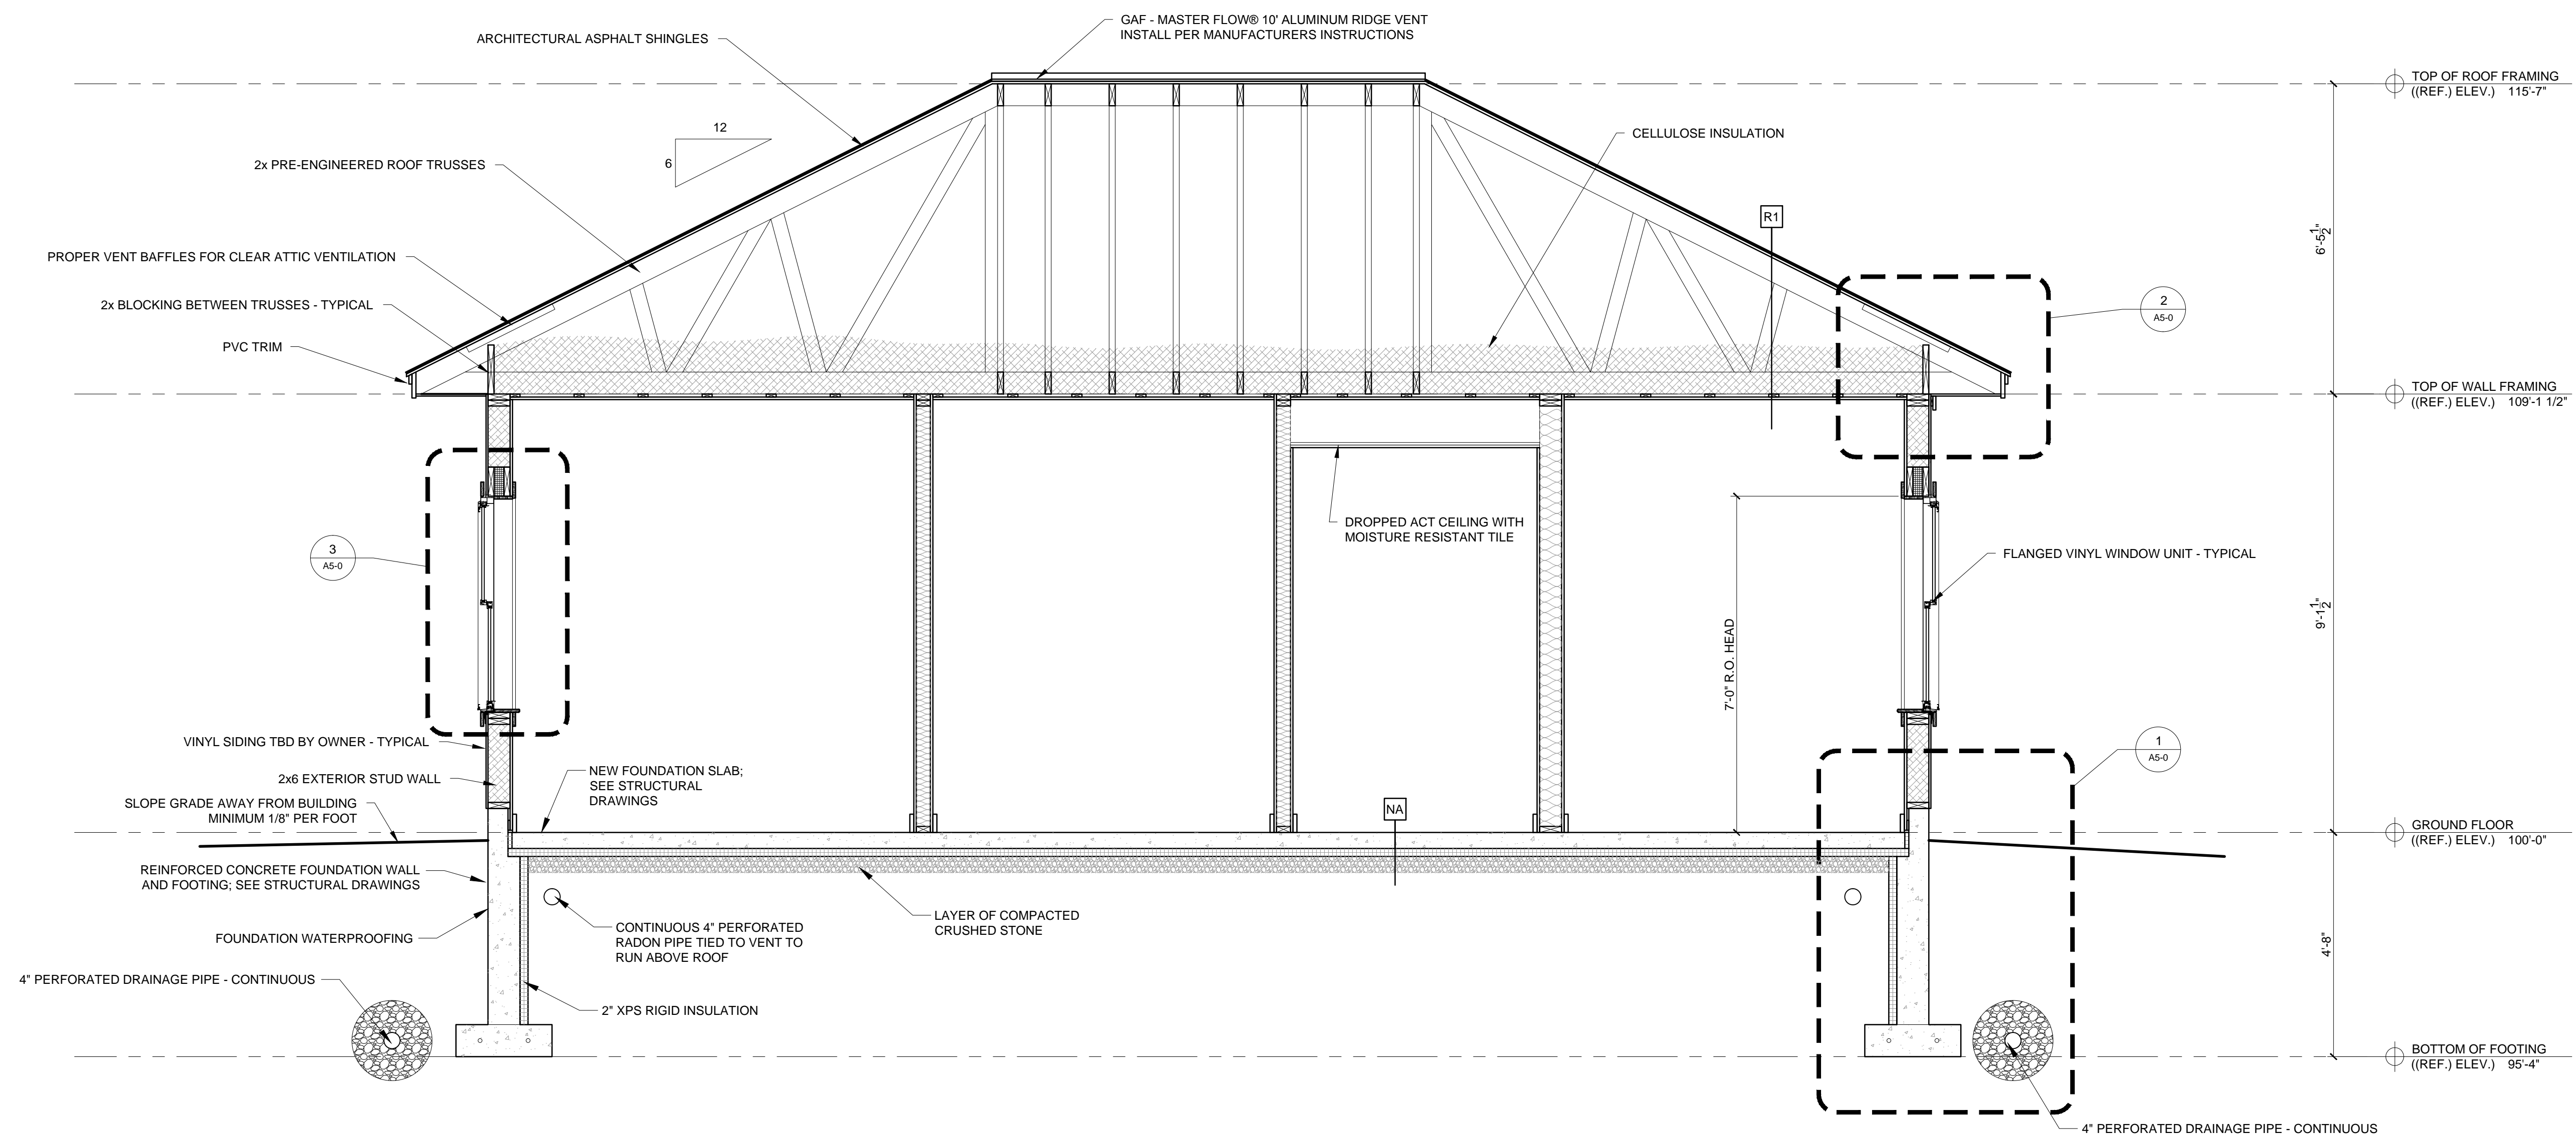

© 2017 RYAN SENATORE ARCHITECTURE

OFFICE BUILDING
547 RIVERSIDE STREET
PORTLAND, MAINE

CONSULTANTS:

REVISIONS:

DATE: DECEMBER 29, 2017

PROJECT No. 1788

DRAWN BY: RJS, JPF

CHECKED BY: RJS

SCALE: AS NOTED

SHEET TITLE:

SECTION

A3-0

1 SECTION
1/2" = 1'-0"