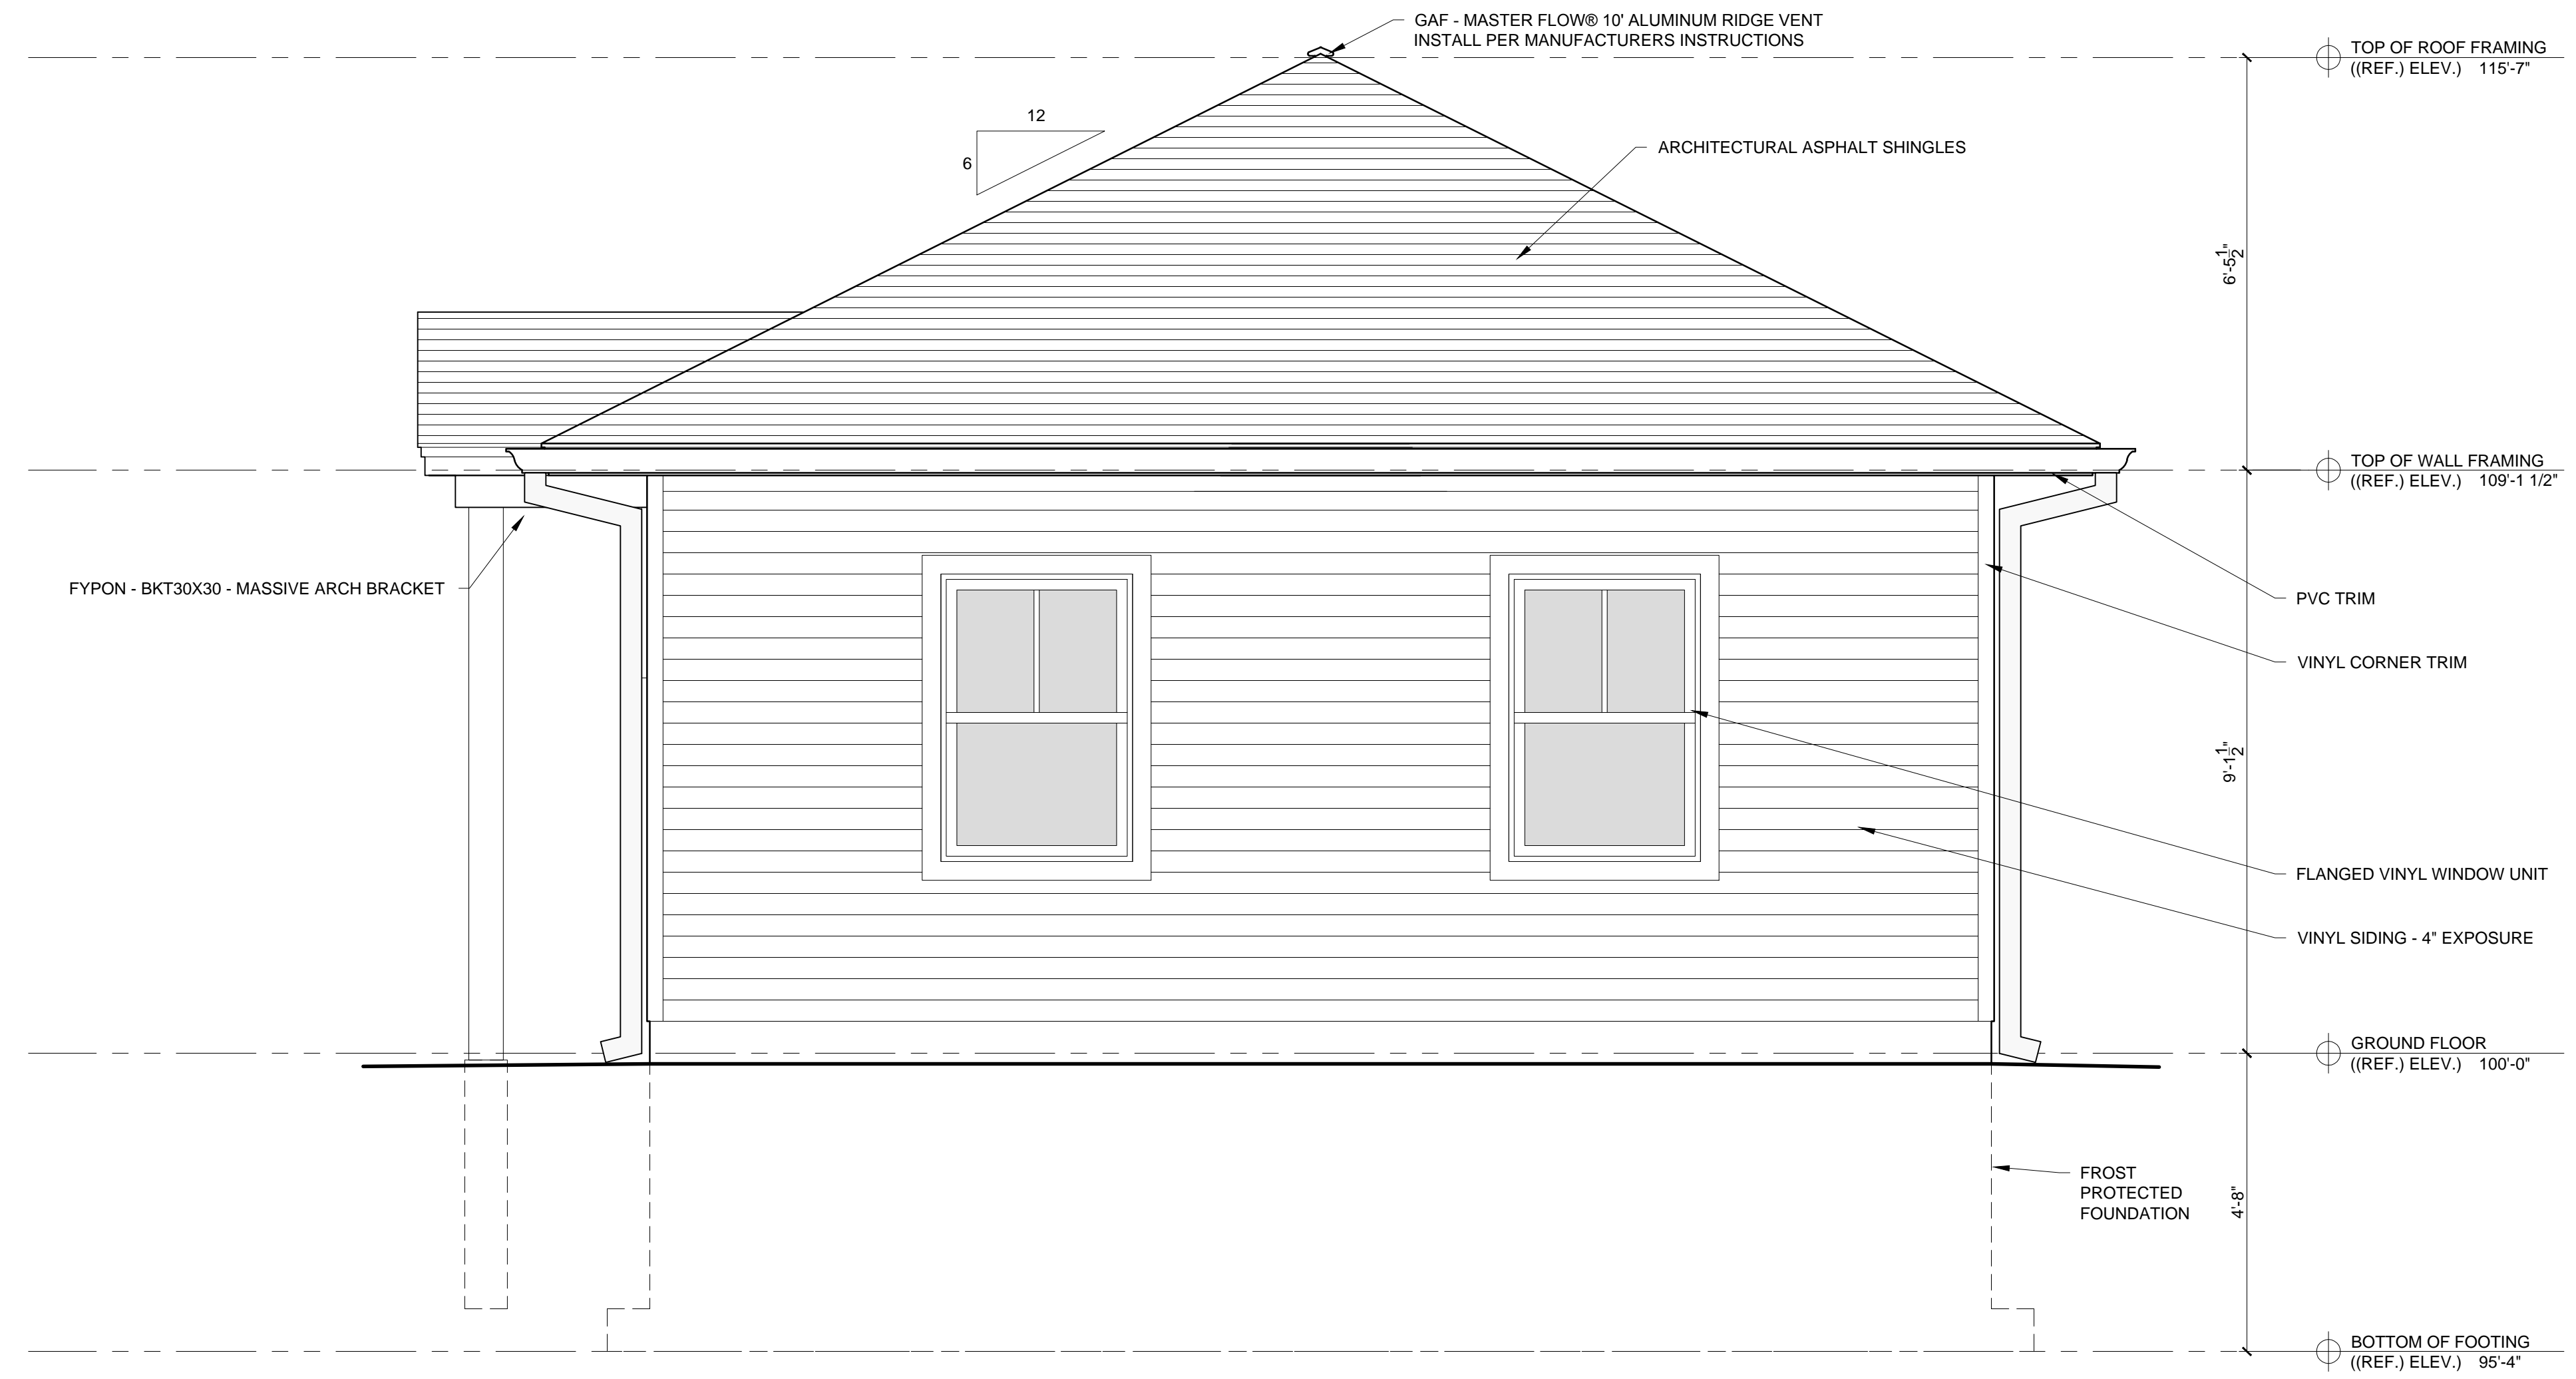

© 2017 RYAN SENATORE ARCHITECTURE

OFFICE BUILDING
547 RIVERSIDE STREET
PORTLAND, MAINE

CONSULTANTS:

REVISIONS:

DATE: DECEMBER 29, 2017

PROJECT No. 1788

DRAWN BY: RJS, JPF

CHECKED BY: RJS

SCALE: AS NOTED

SHEET TITLE:
EXTERIOR ELEVATION

A2-3

1 RIGHT ELEVATION
1/2" = 1'-0"