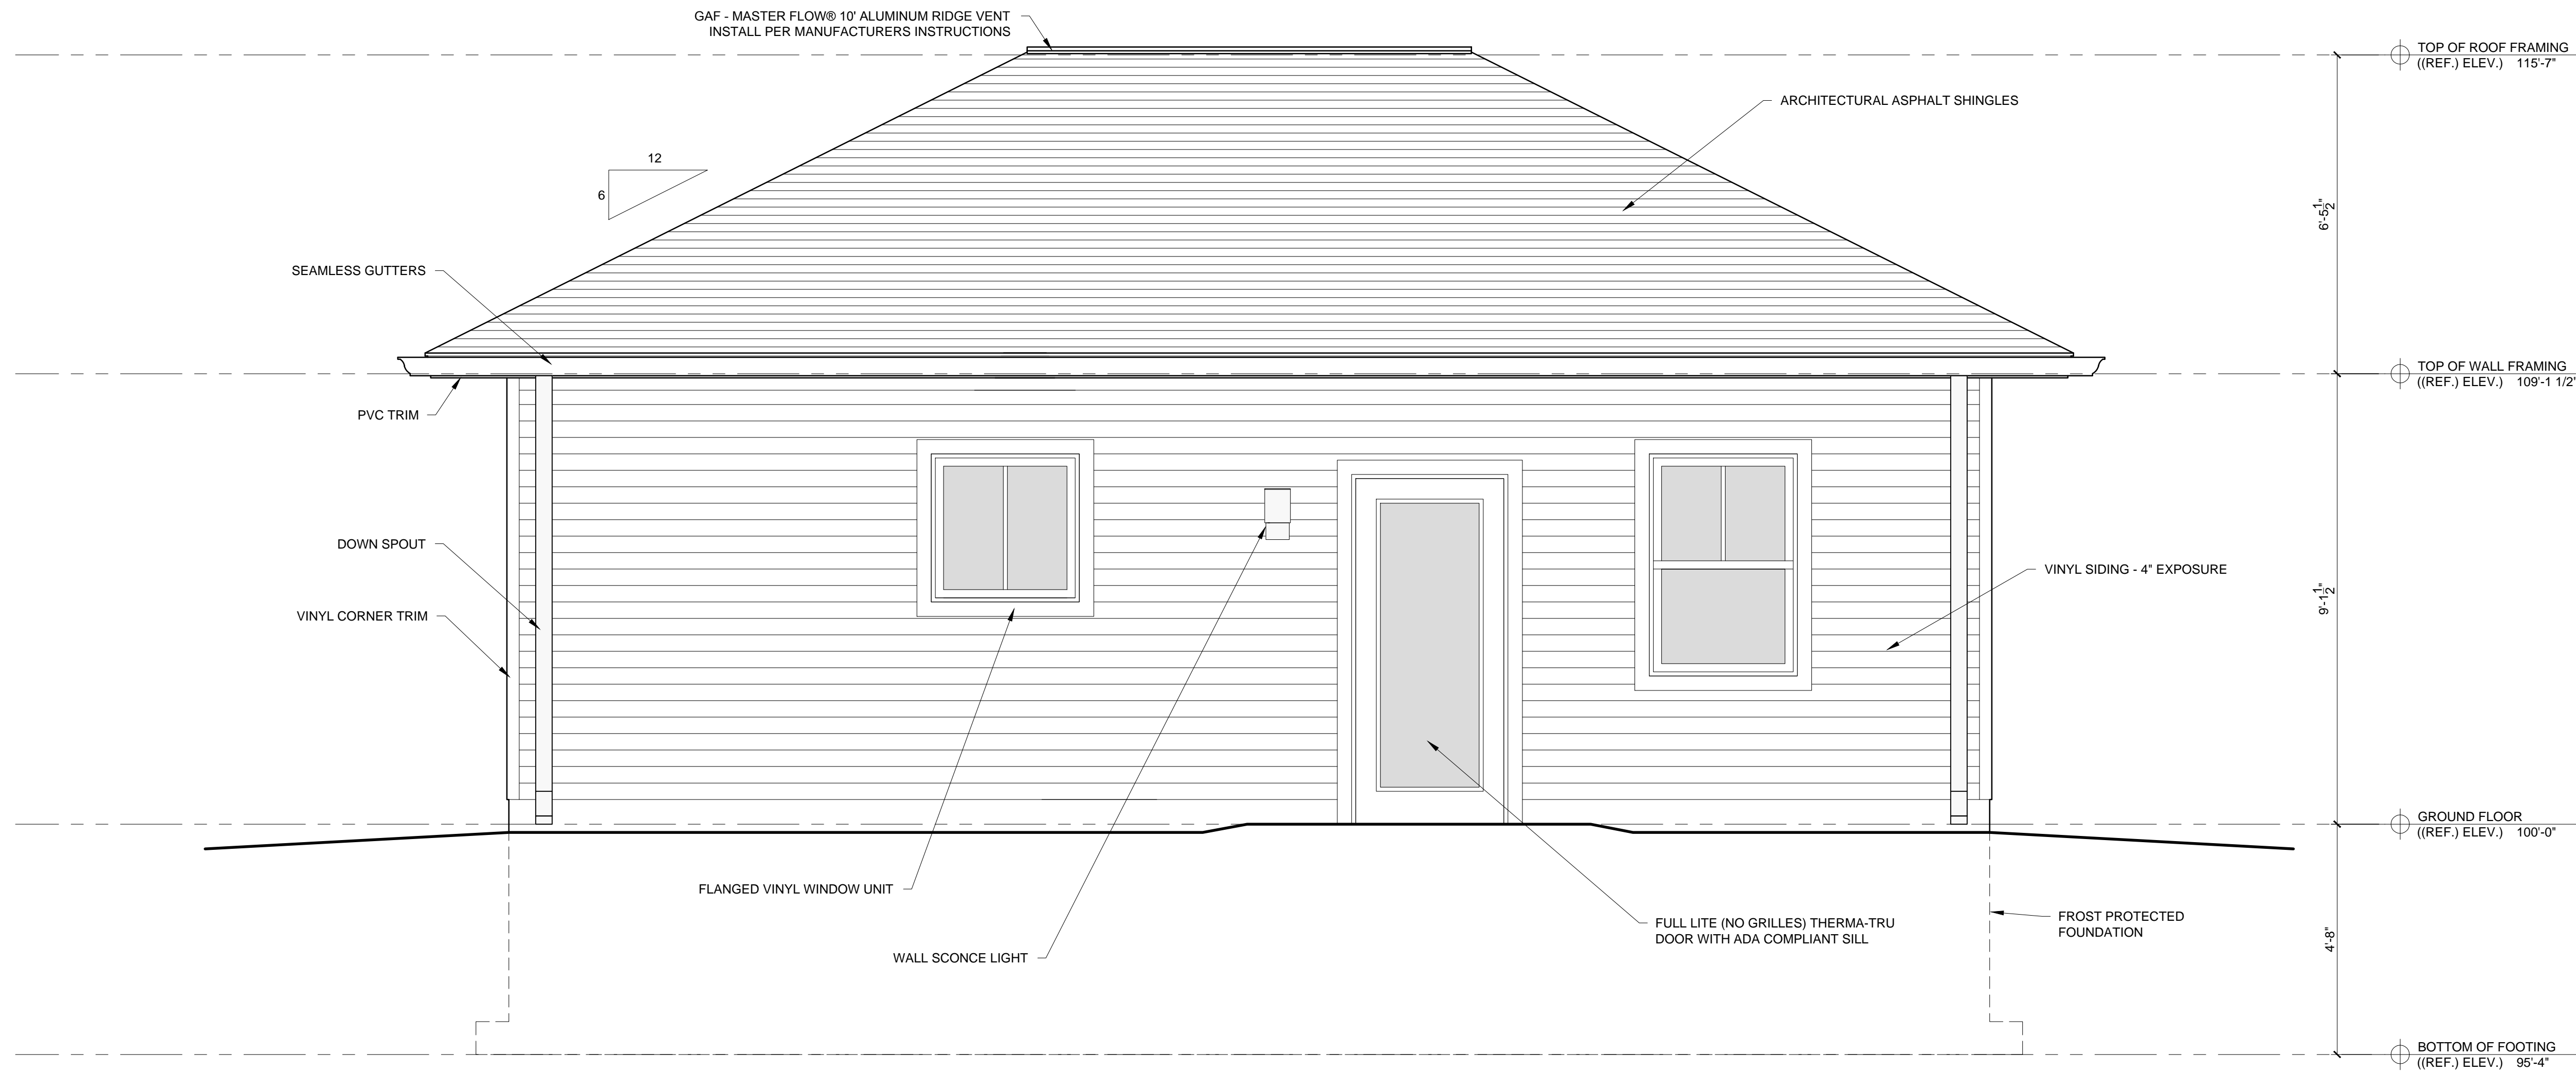

© 2017 RYAN SENATORE ARCHITECTURE

OFFICE BUILDING
547 RIVERSIDE STREET
PORTLAND, MAINE

CONSULTANTS:

REVISIONS:

DATE: DECEMBER 29, 2017

PROJECT No. 1788

DRAWN BY: RJS, JPF

CHECKED BY: RJS

SCALE: AS NOTED

SHEET TITLE:
EXTERIOR
ELEVATION

A2-2

2 REAR ELEVATION
1/2" = 1'-0"