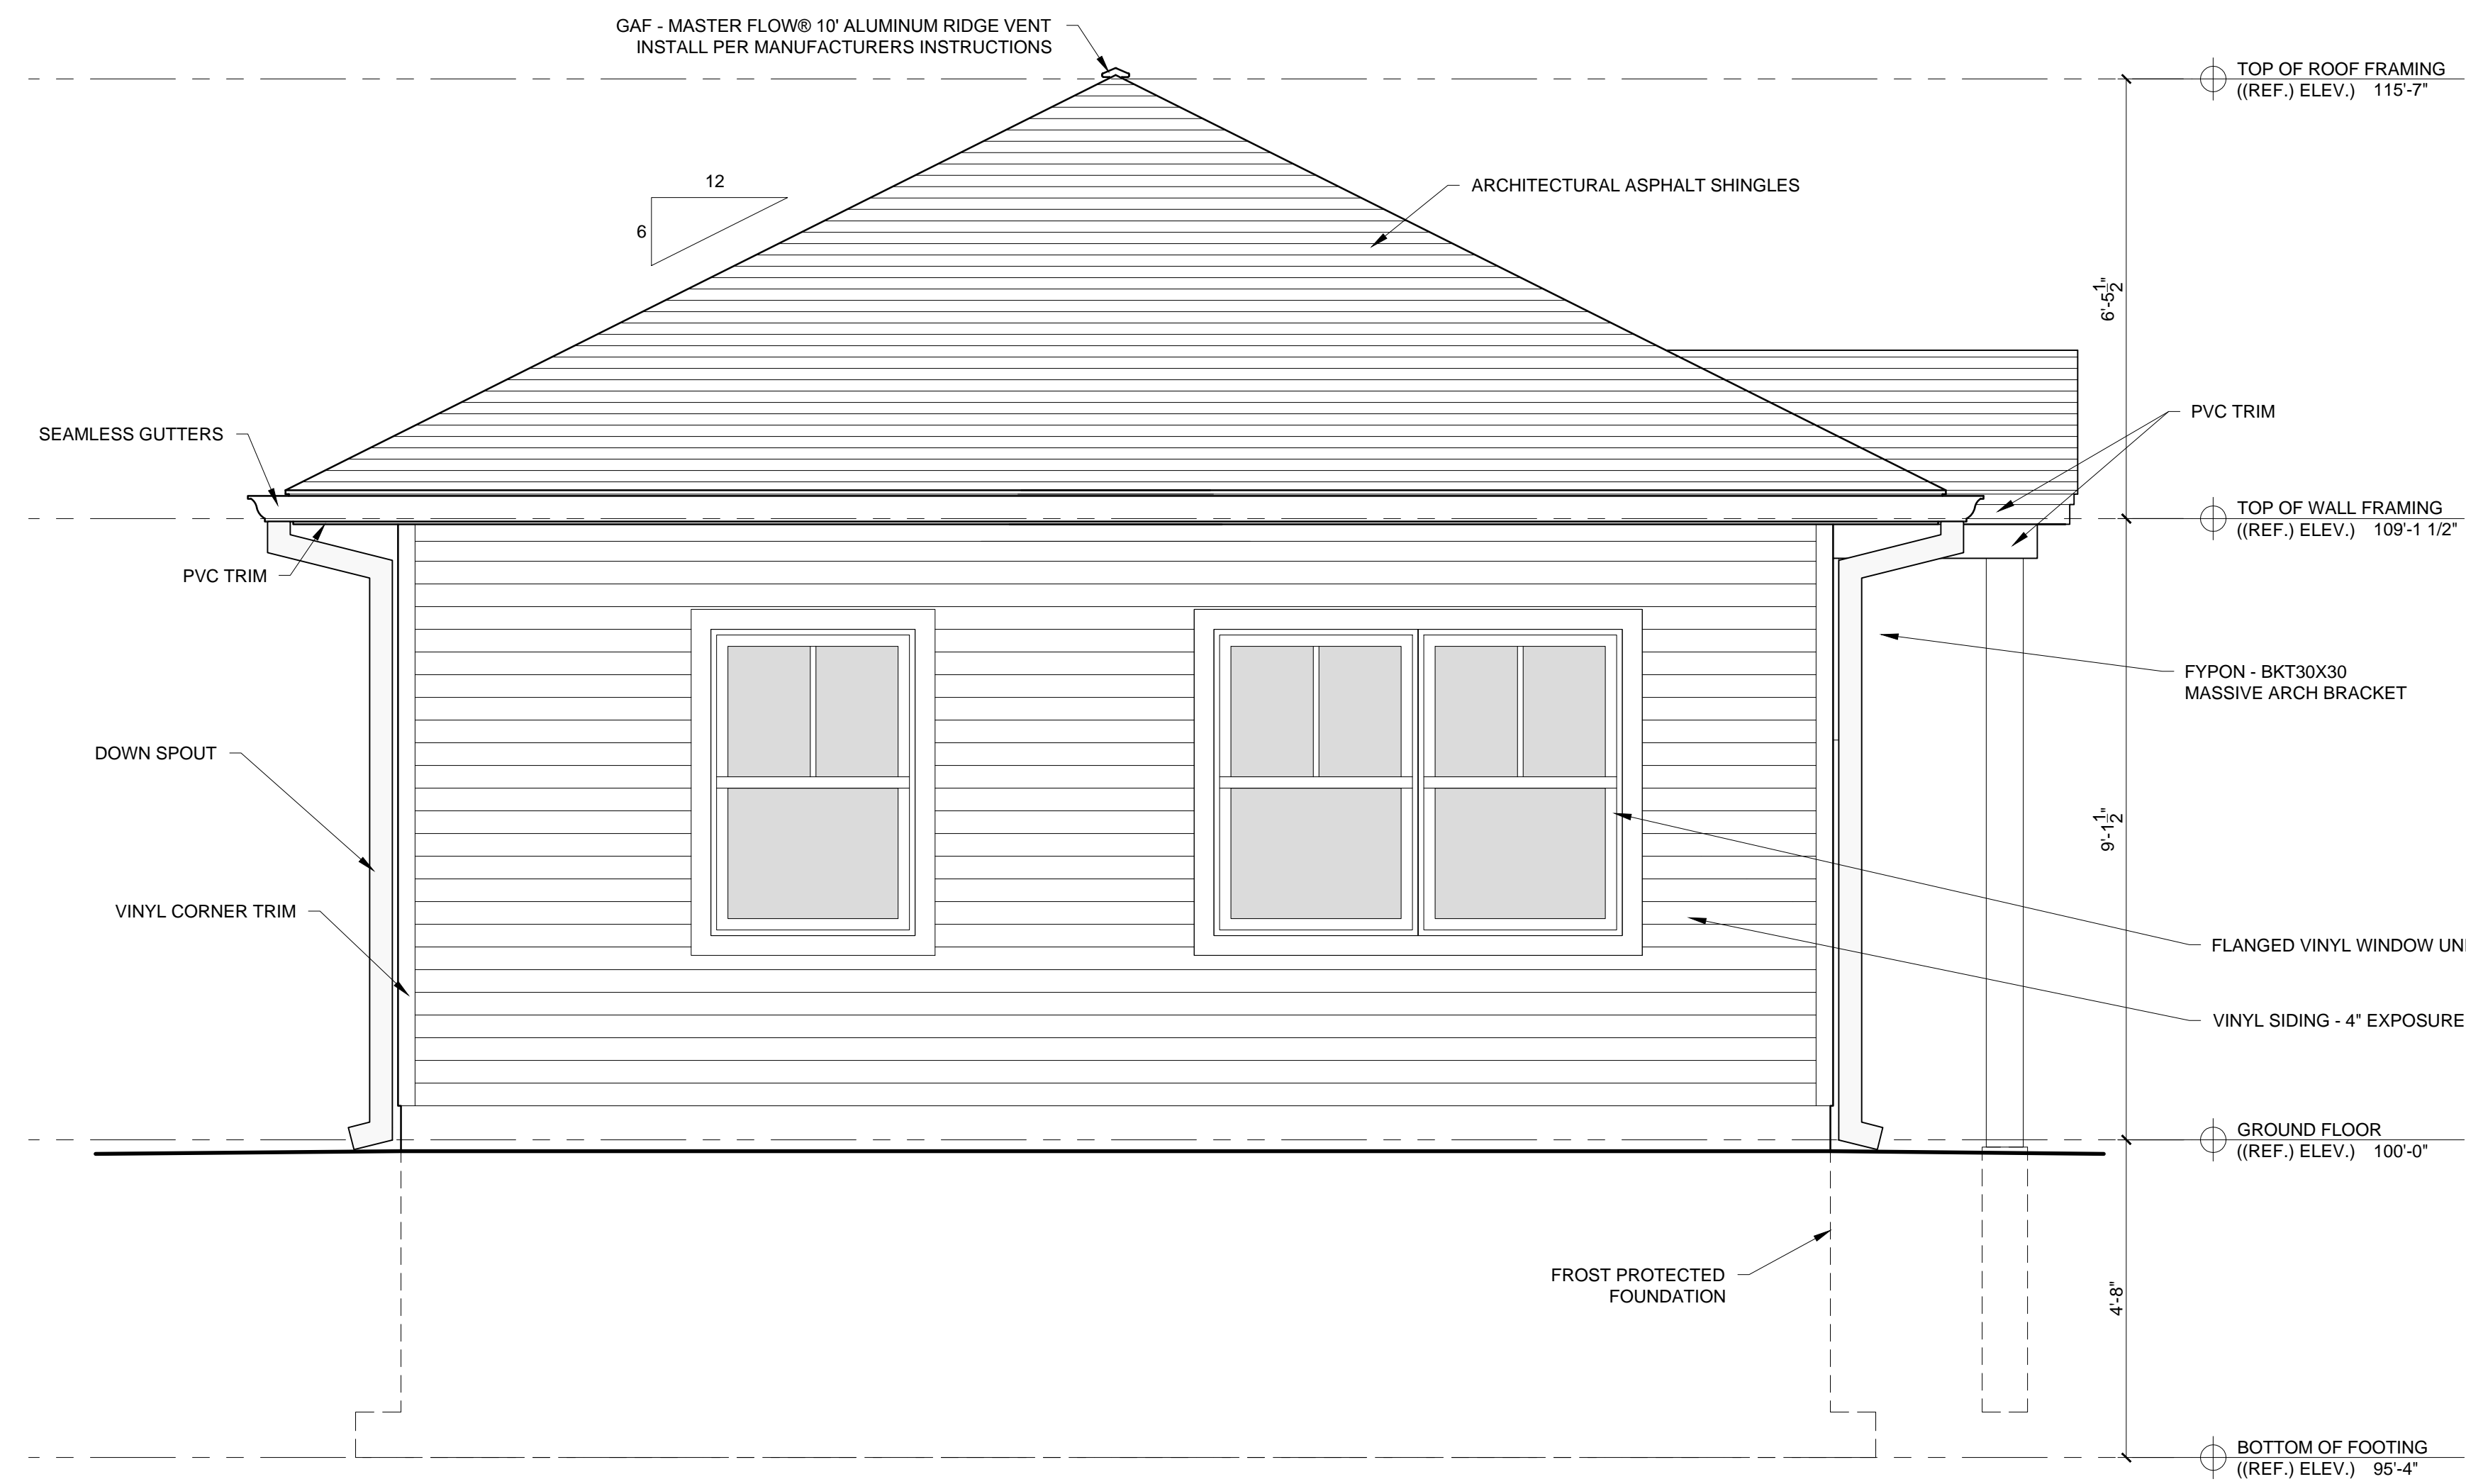

© 2017 RYAN SENATORE ARCHITECTURE

OFFICE BUILDING
547 RIVERSIDE STREET
PORTLAND, MAINE

CONSULTANTS:

REVISIONS:

DATE: DECEMBER 29, 2017

PROJECT No. 1788

DRAWN BY: RJS, JPF

CHECKED BY: RJS

SCALE: AS NOTED

SHEET TITLE:
EXTERIOR
ELEVATION

A2-1

1 LEFT ELEVATION
1/2" = 1'-0"