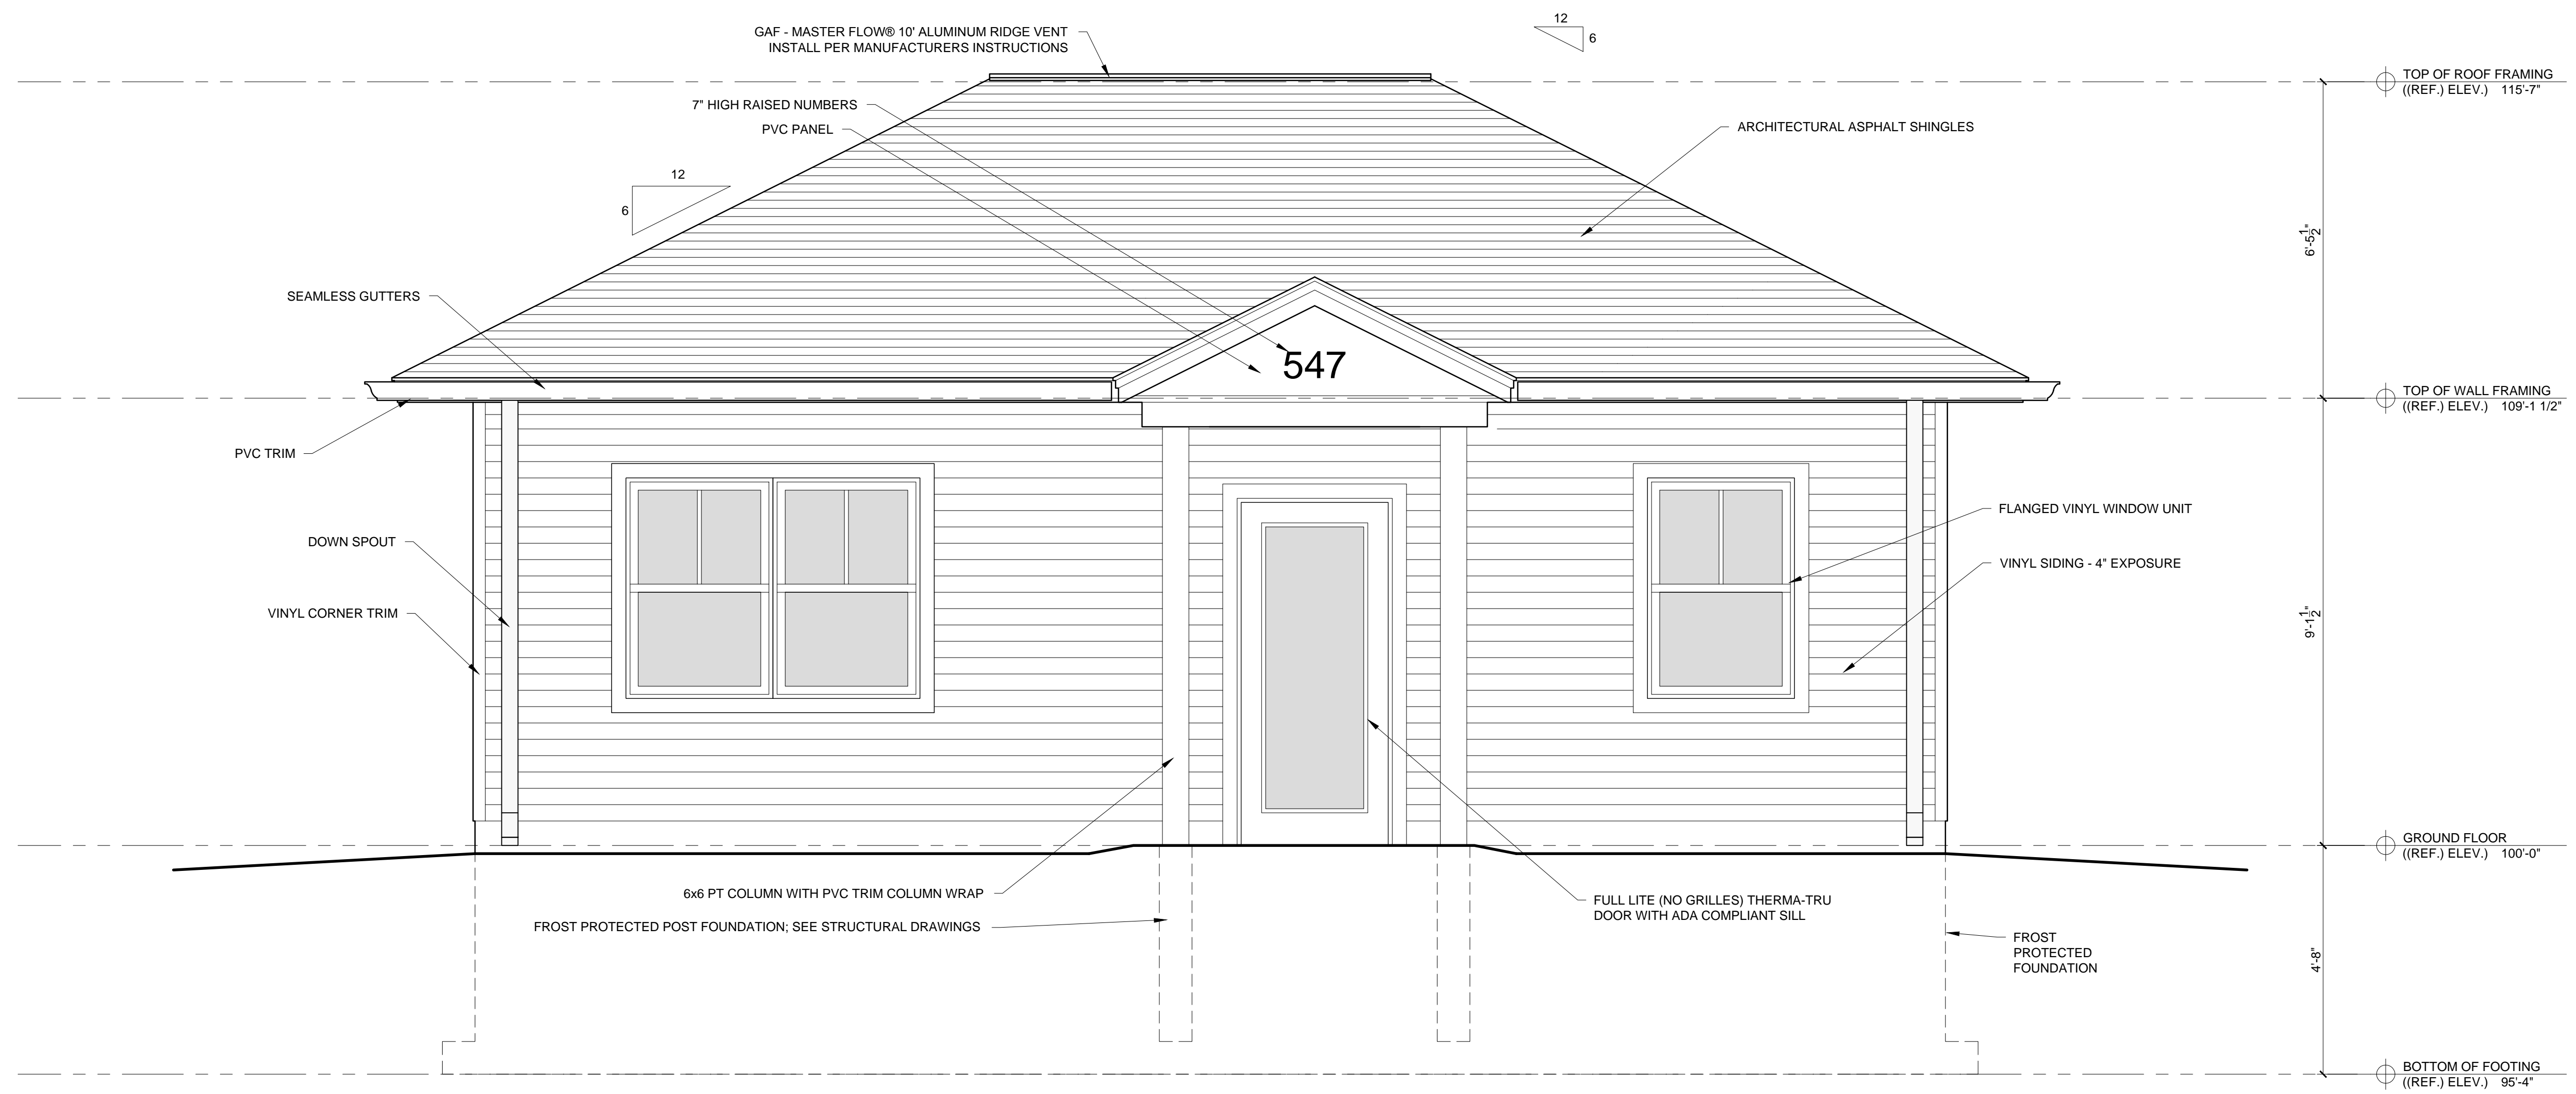

© 2017 RYAN SENATORE ARCHITECTURE

OFFICE BUILDING
547 RIVERSIDE STREET
PORTLAND, MAINE

CONSULTANTS:

REVISIONS:

DATE: DECEMBER 29, 2017

PROJECT No. 1788

DRAWN BY: RJS, JPF

CHECKED BY: RJS

SCALE: AS NOTED

SHEET TITLE:
EXTERIOR
ELEVATION

A2-0

1 FRONT ELEVATION
1/2" = 1'-0"