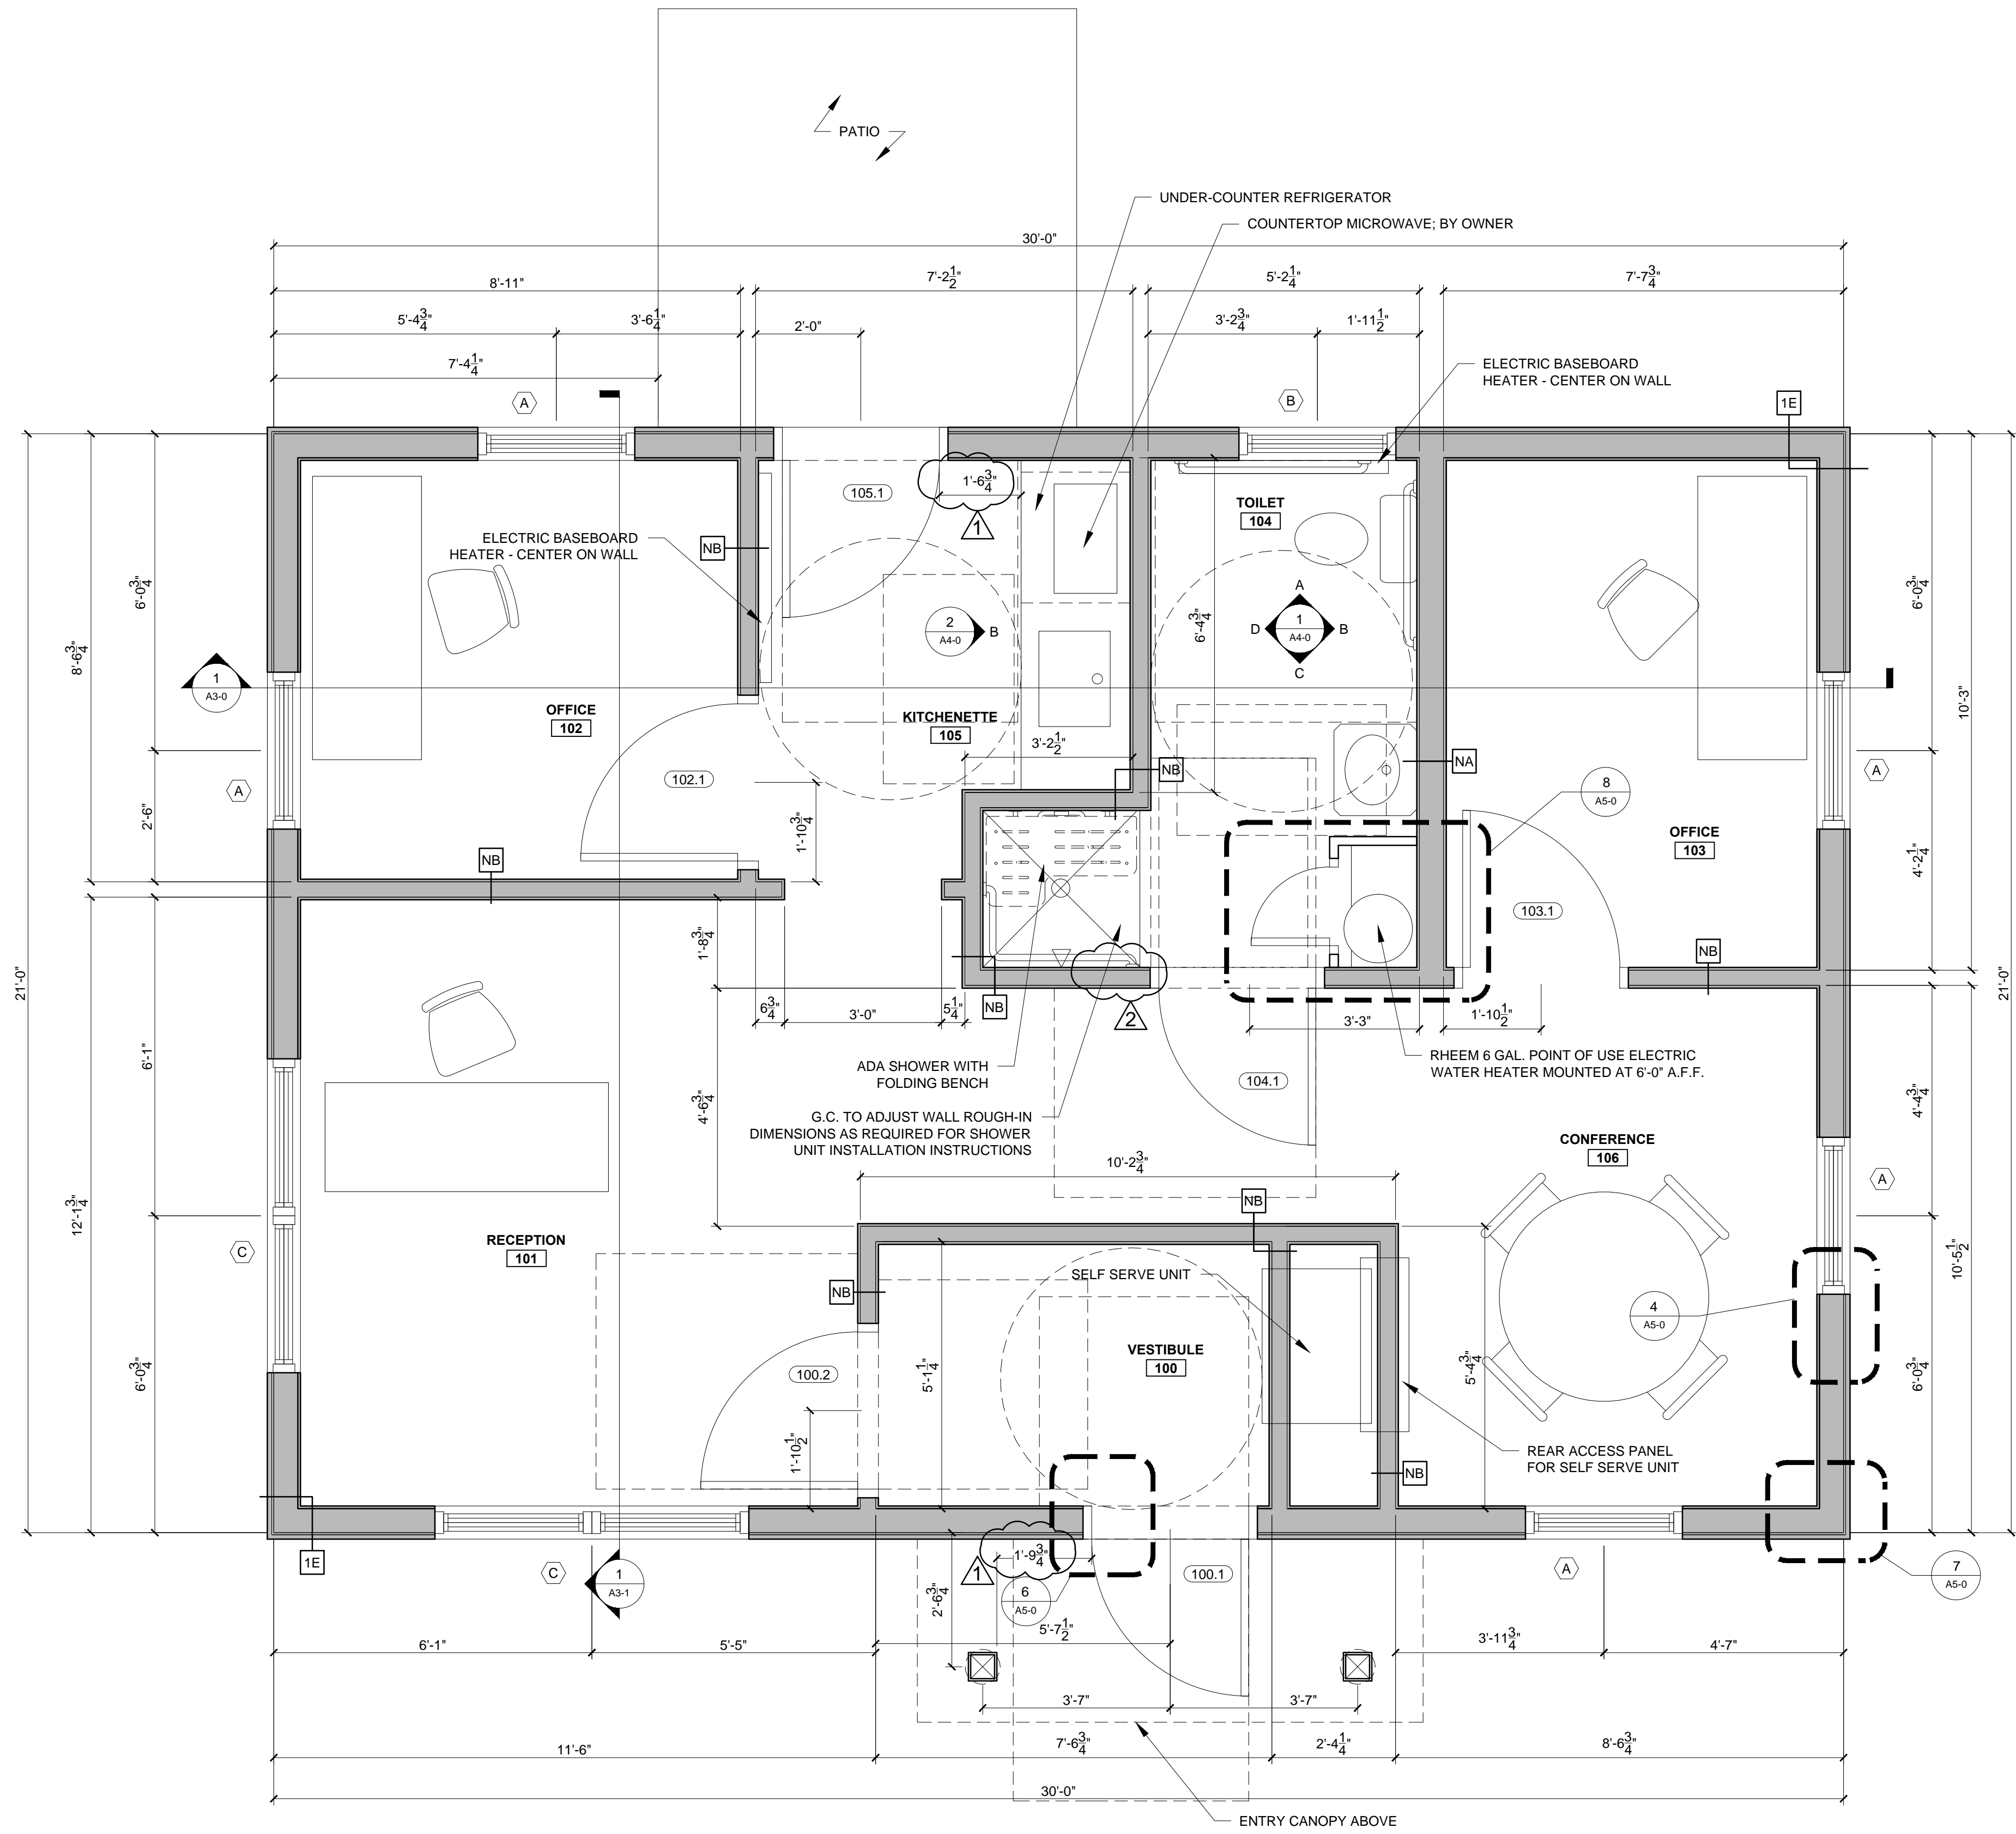

© 2017 RYAN SENATORE ARCHITECTURE

OFFICE BUILDING
547 RIVERSIDE STREET
PORTLAND, MAINE

CONSULTANTS:

REVISIONS:

- △ - REVISED - 01/30/18
- △ - REVISED - 02/01/18

DATE: DECEMBER 29, 2017

PROJECT No. 1788

DRAWN BY: RJS, JPF

CHECKED BY: RJS

SCALE: AS NOTED

SHEET TITLE:

FLOOR PLAN

A1-0

1 FIRST FLOOR PLAN
1/2" = 1'-0"