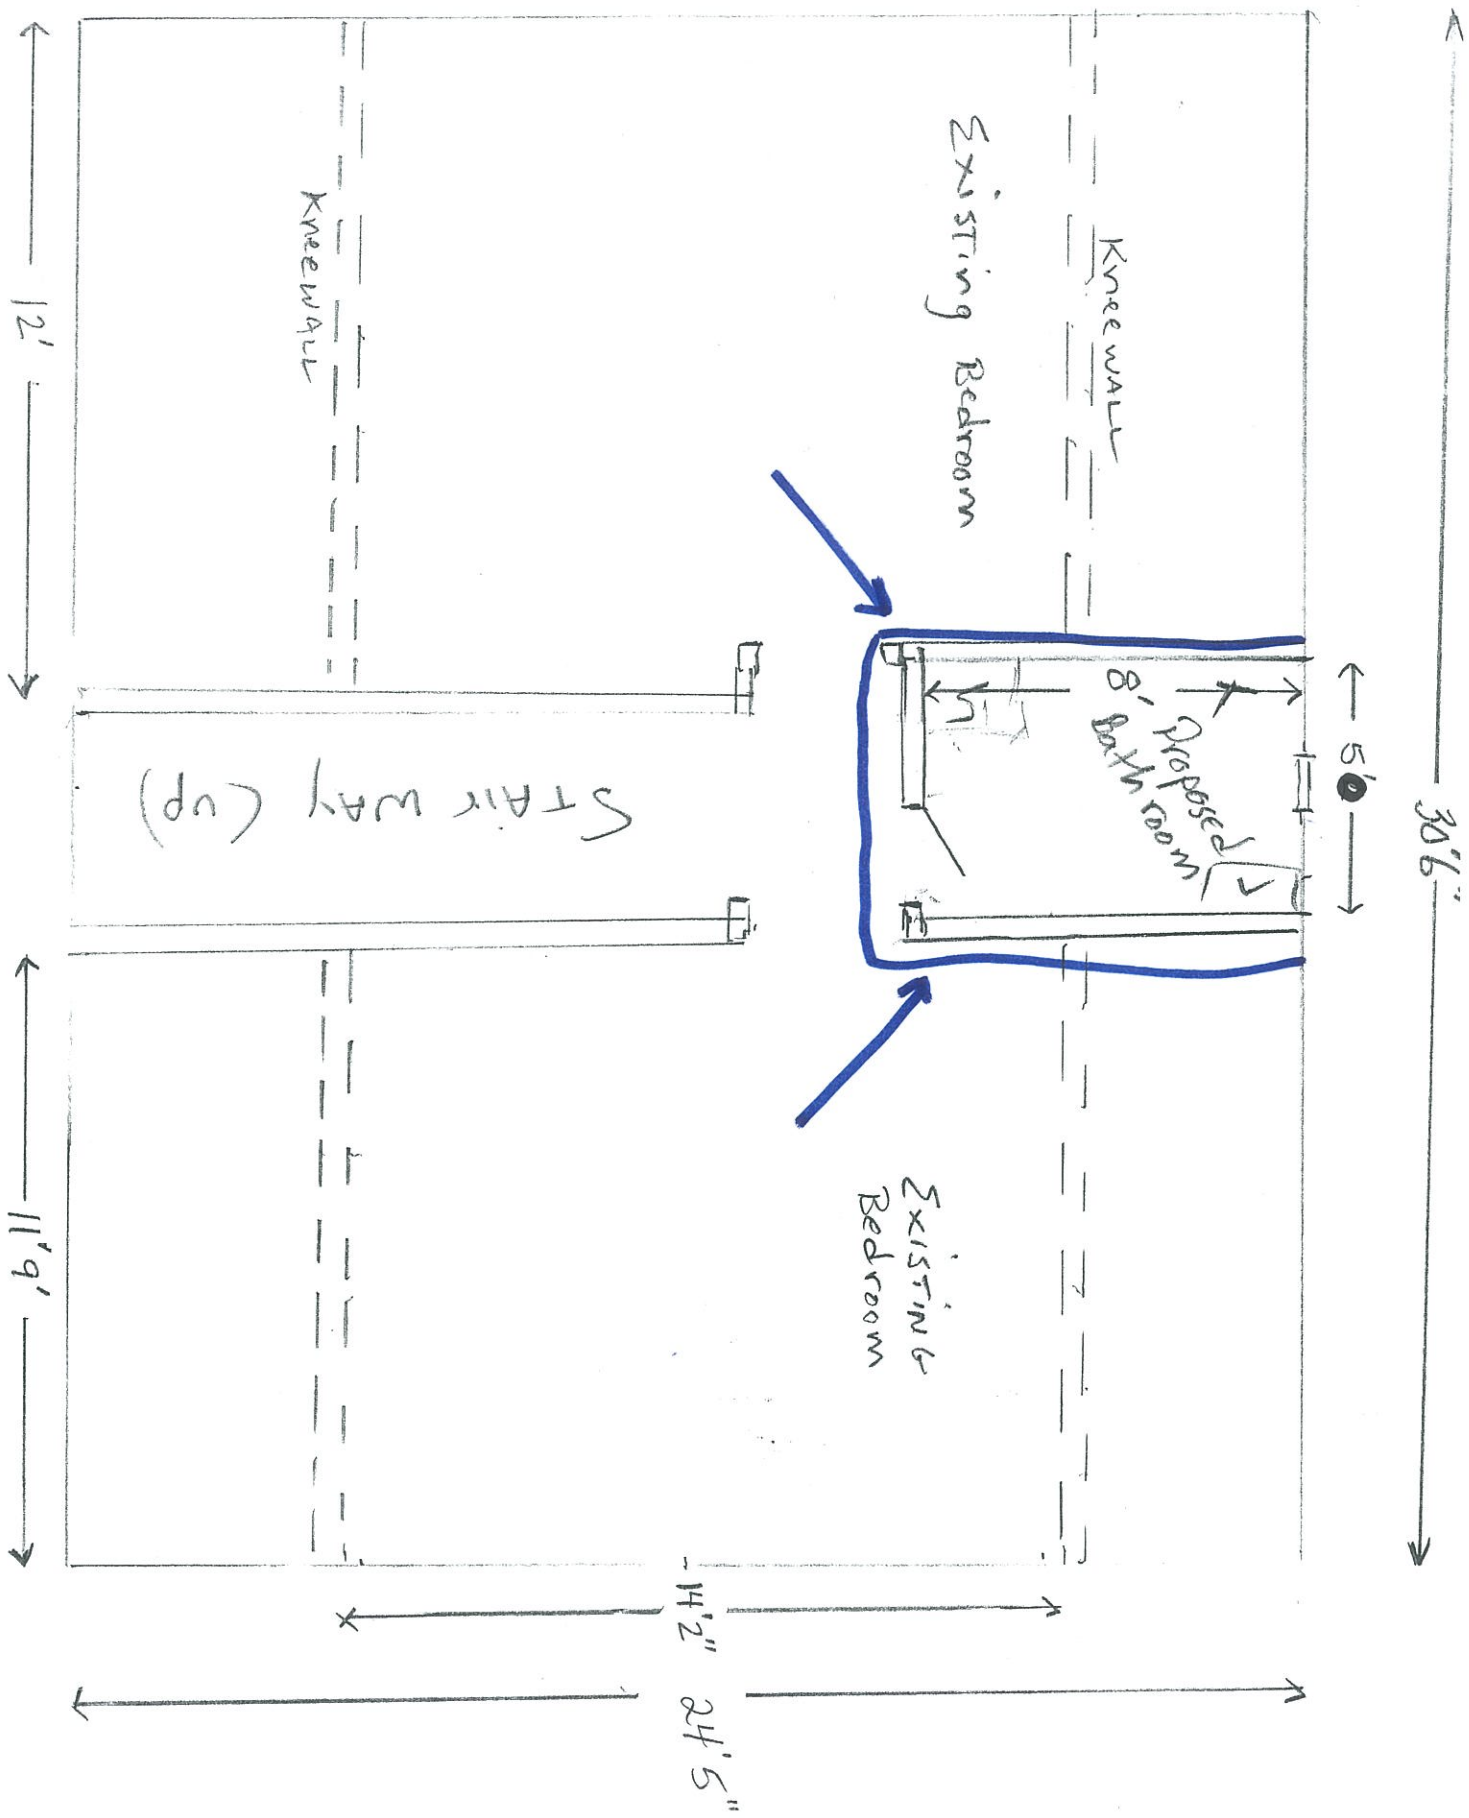

45 LANE AVE
PORTLAND, ME

2nd Floor
A4.001 Proposed Floor Plan