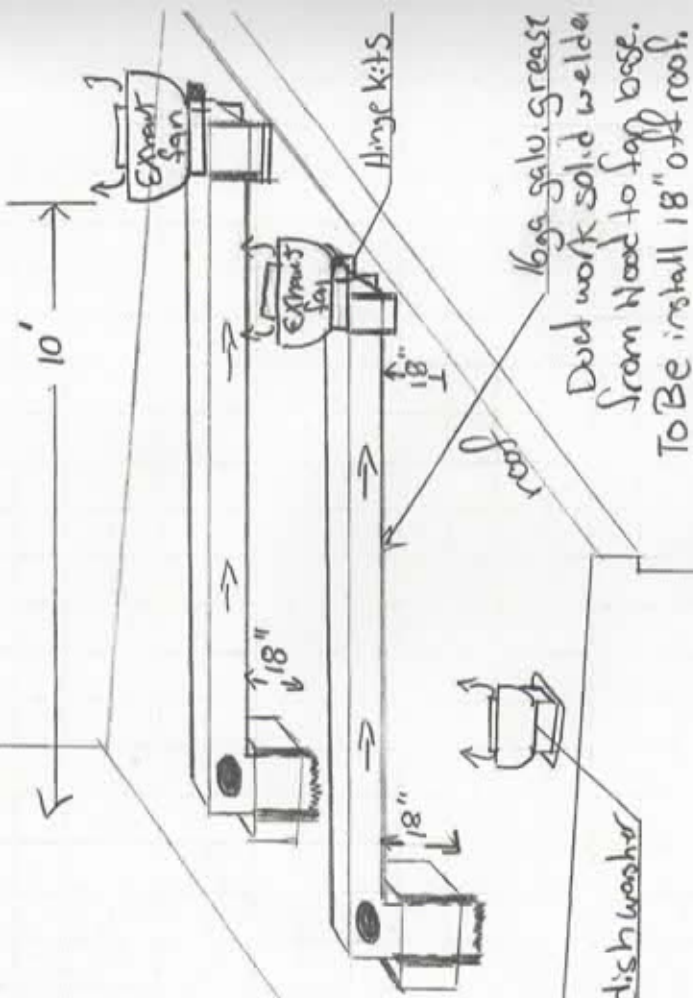

Exhaust roof lay out

Taco Trio

10'

16g galv. grease
Duct work solid welded
from Hood to fan base.
To Be install 18" off roof.

makeup air fan

Steam Hood for dish washer

Bourgain + Sons
Dan Bourgain
207 749-1878
danbourgain@gmail.com.