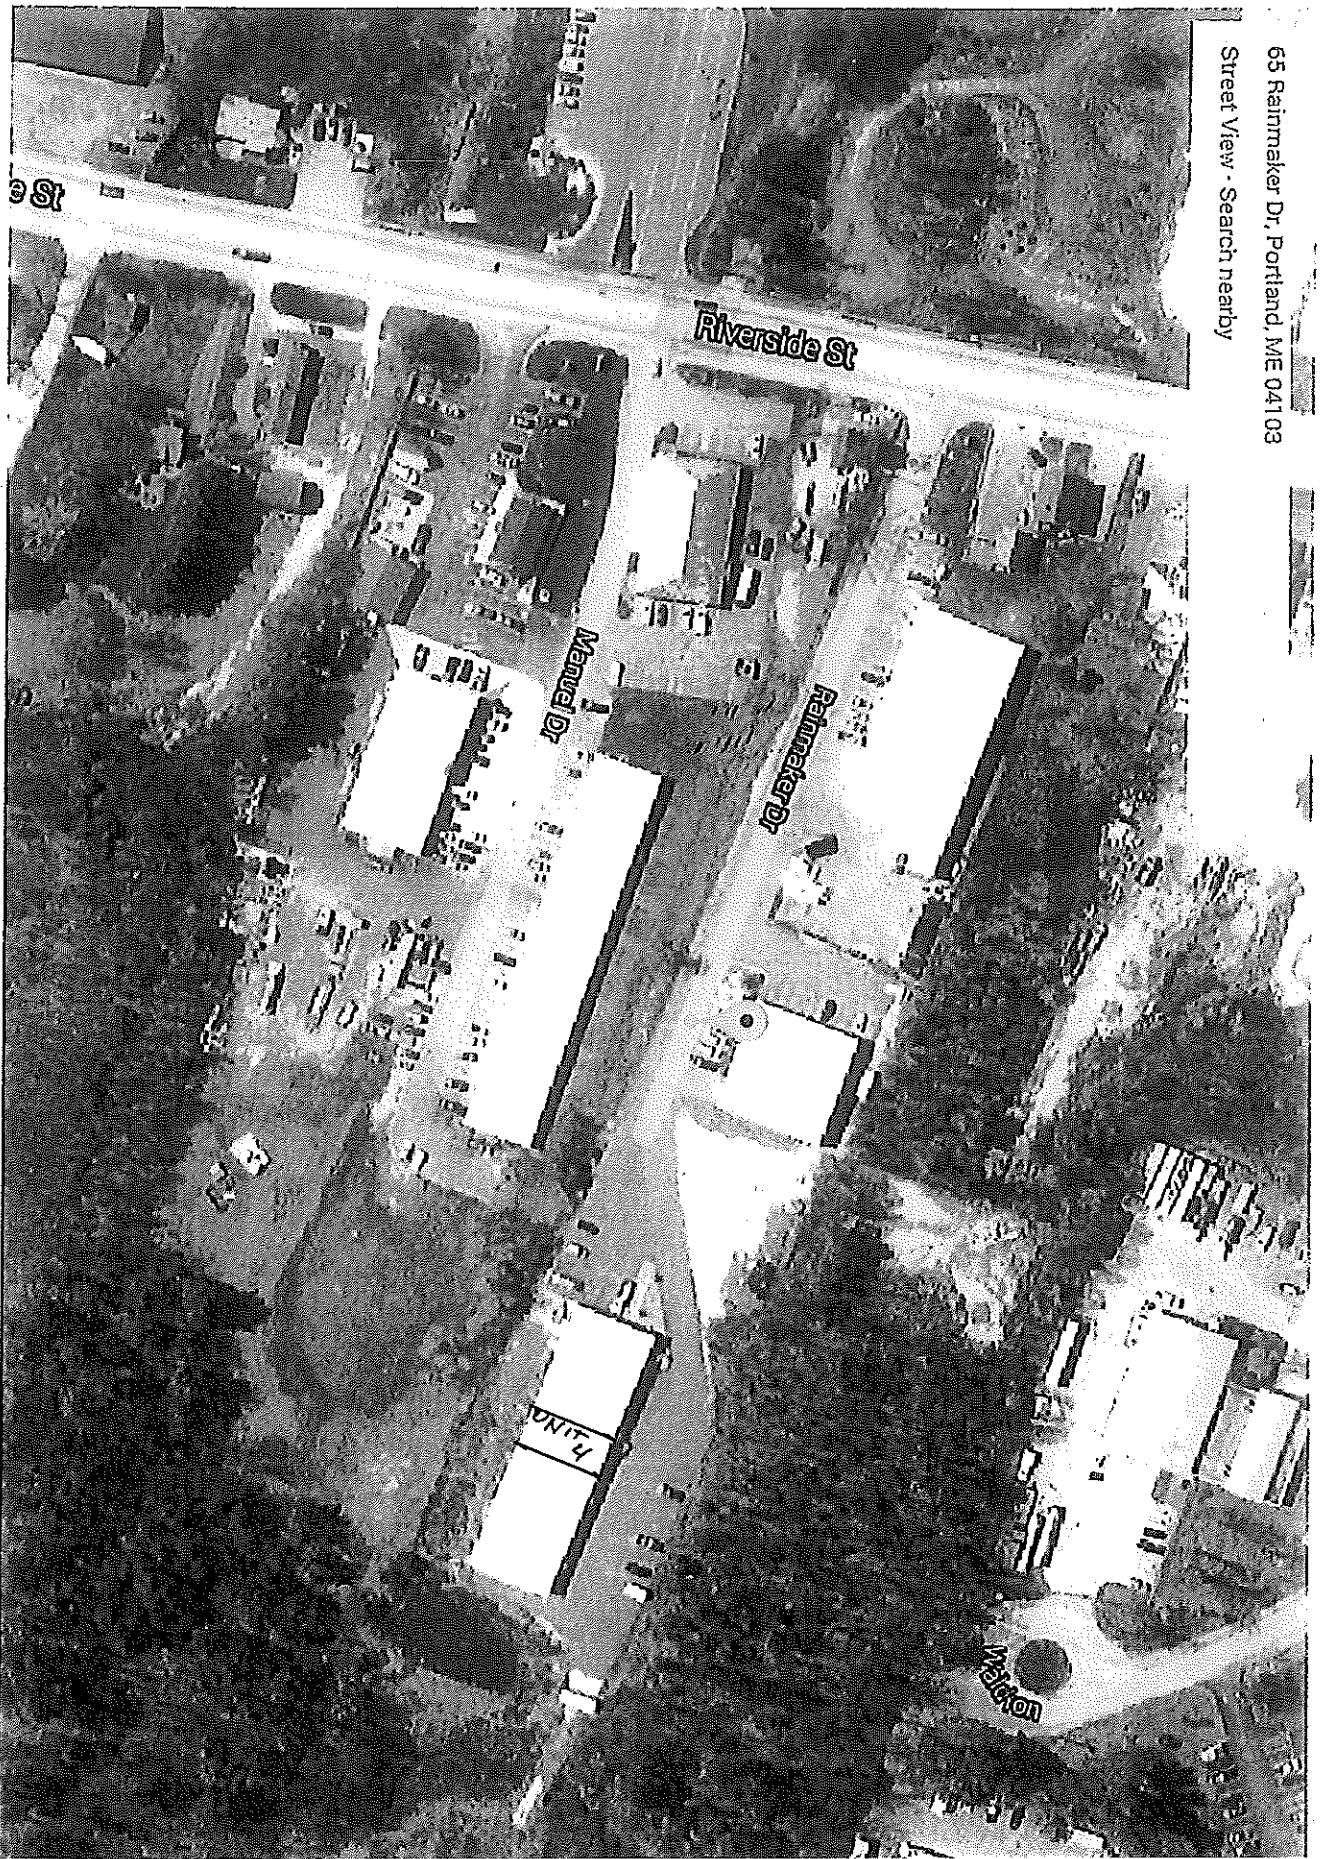

COMMUNITY DEVELOPMENT

312 0003

312 0001

312 0002

65 Rainmaker Dr - Google Maps

Proposed Carpenters Union Unit #4 is located  
at the end of Rainmaker Drive (8 units total)

P

65 Rainmaker Dr, Portland, ME 04103

Street View · Search nearby