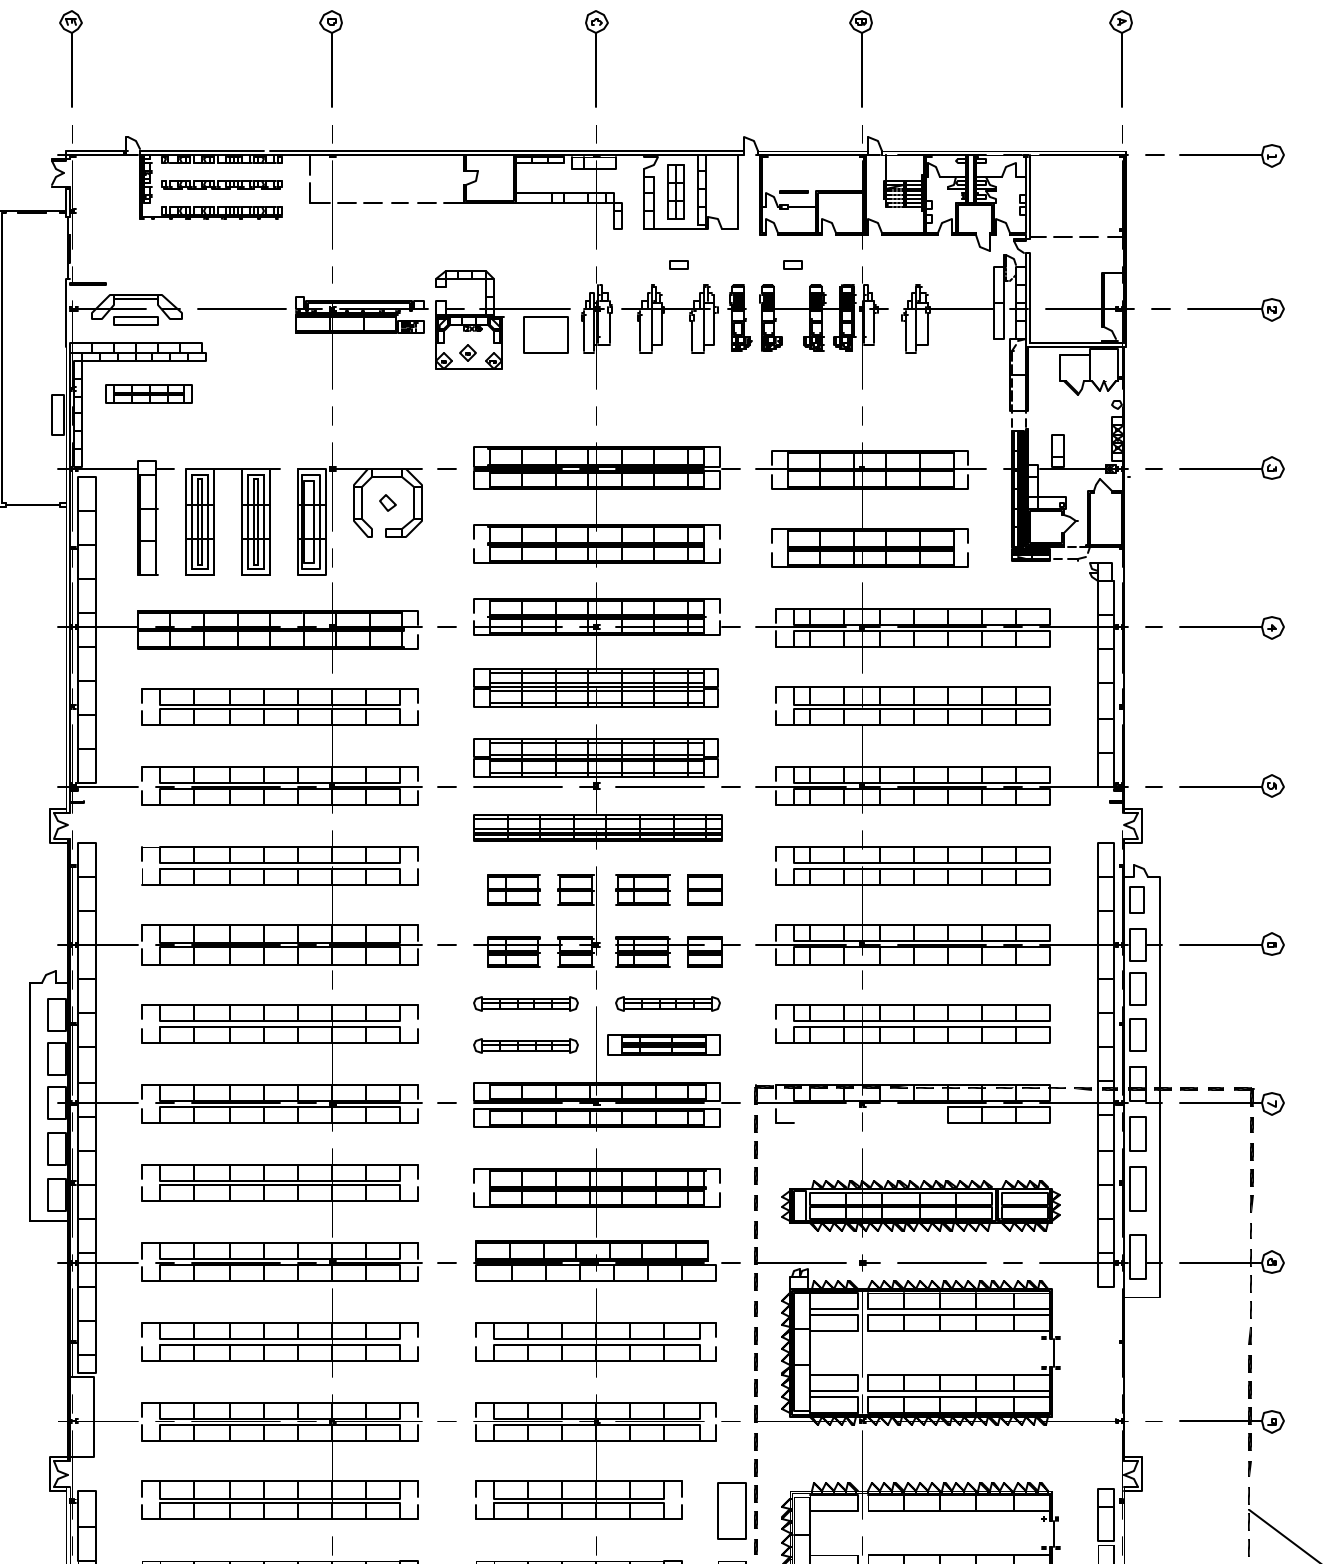

SCHED. LIST

SYMBOL   DESCRIPTION

DEPOSITION PLAN

SCALE 1/8" = 1'-0"

1. **GENERAL NOTES:**
1. ALL DIMENSIONS SHALL BE AS SHOWN UNLESS OTHERWISE NOTED.
  2. MATERIAL DIMENSIONS SHALL BE AS SHOWN AND INDICATED.
  3. ALL DIMENSIONS SHALL BE AS SHOWN AND INDICATED.