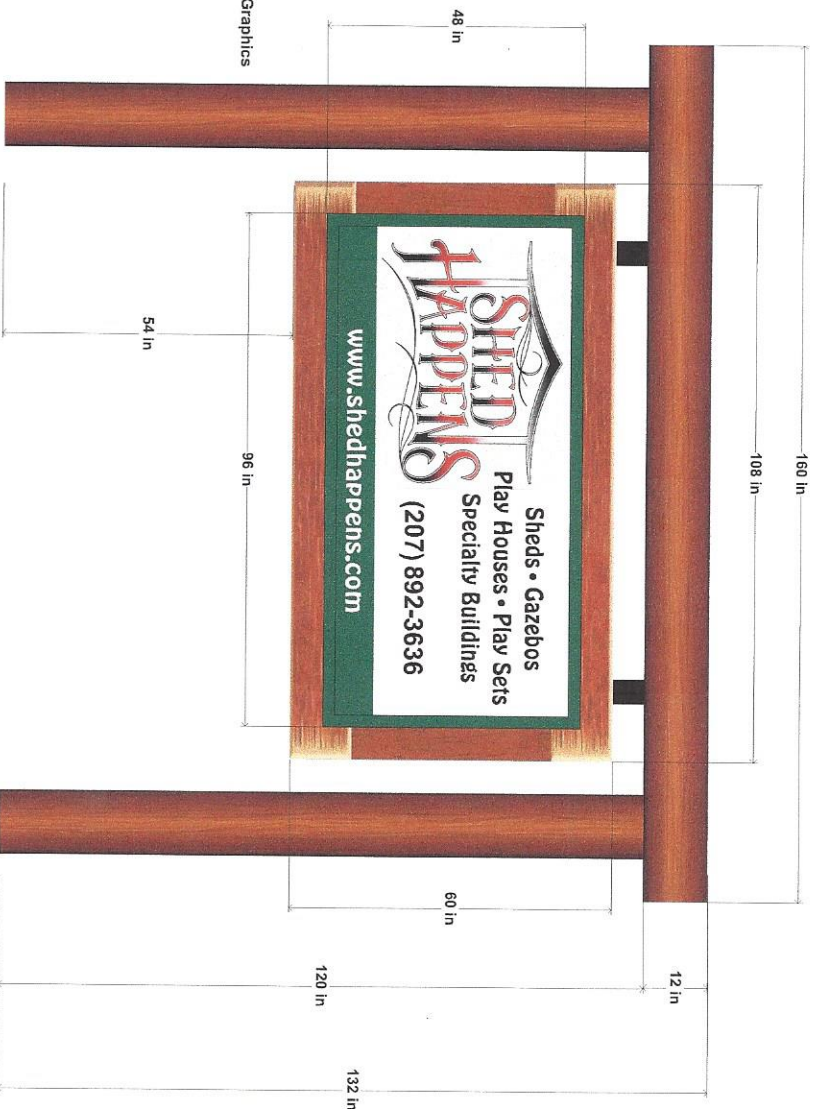

This design is the property of **Sign Design Inc.**

306 Warren Ave. Portland, Maine
Tel. 207.856.2600 Fax 207.856.7600
email: signdesi@maine.rr.com

Client: Shed Happens

File: shed happens

Revision: 1

Date: 3.14.14

2. Single Sided, Interior Illuminated Sign Cabinet With Lexan Faces And Vinyl Graphics
Mounted On Custom Built Wooden Structure

This job proof may reflect color shifts due to the conversion from ink to paint and/or vinyl. PMS colors will be approximated to the best of our ability. Client provided artwork will be used as is and Sign Design Inc. is not responsible for any artwork design faults nor for errors occurring due to improper review of this submitted job proof.