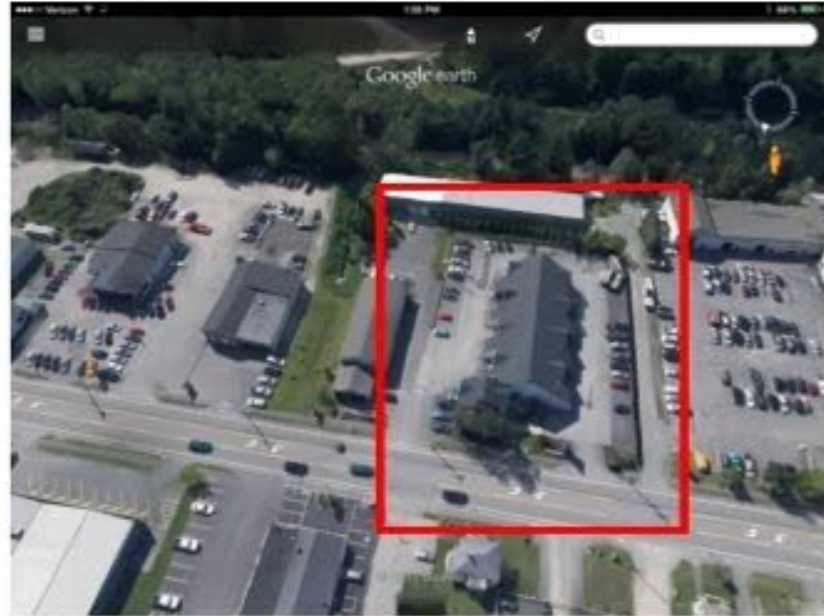

**352 Warren Ave  
Portland, ME 04103**

**Newcomb St.**

(approx. 31ft to property line on left)

**Warren Ave.**