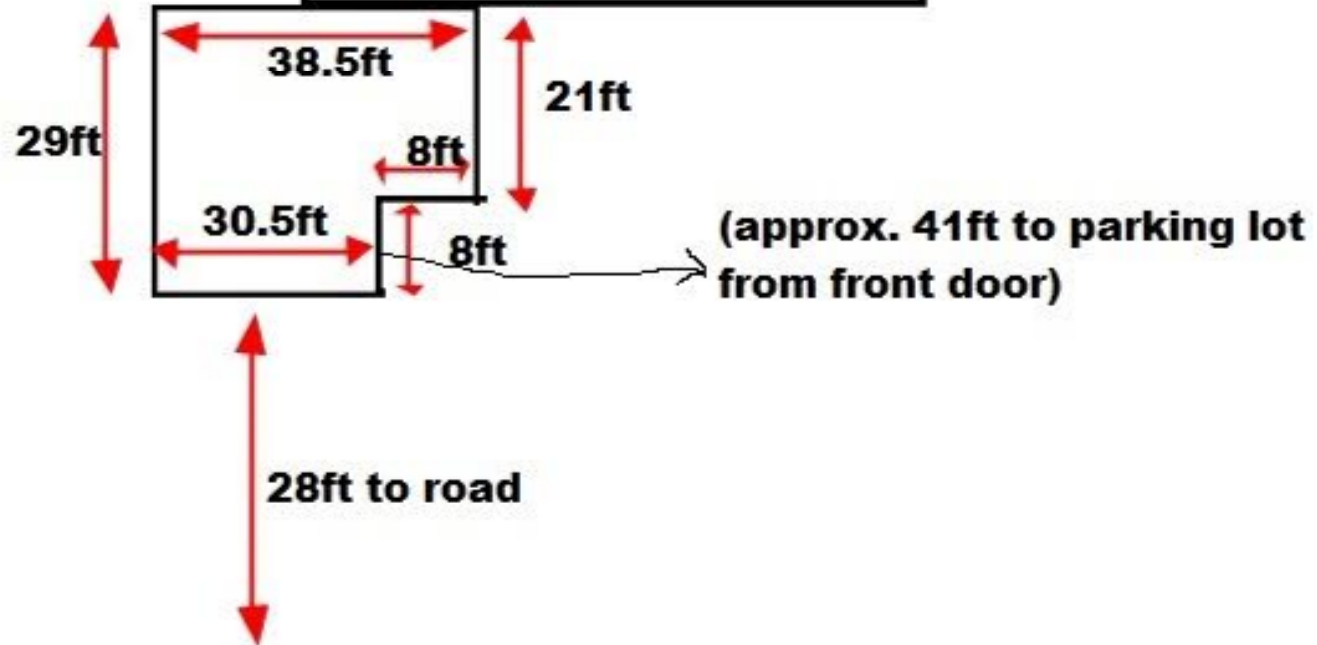

**352 Warren Ave  
Portland, ME 04103**

**Newcomb St.**

(approx. 31ft to property line on left)

**Warren Ave.**