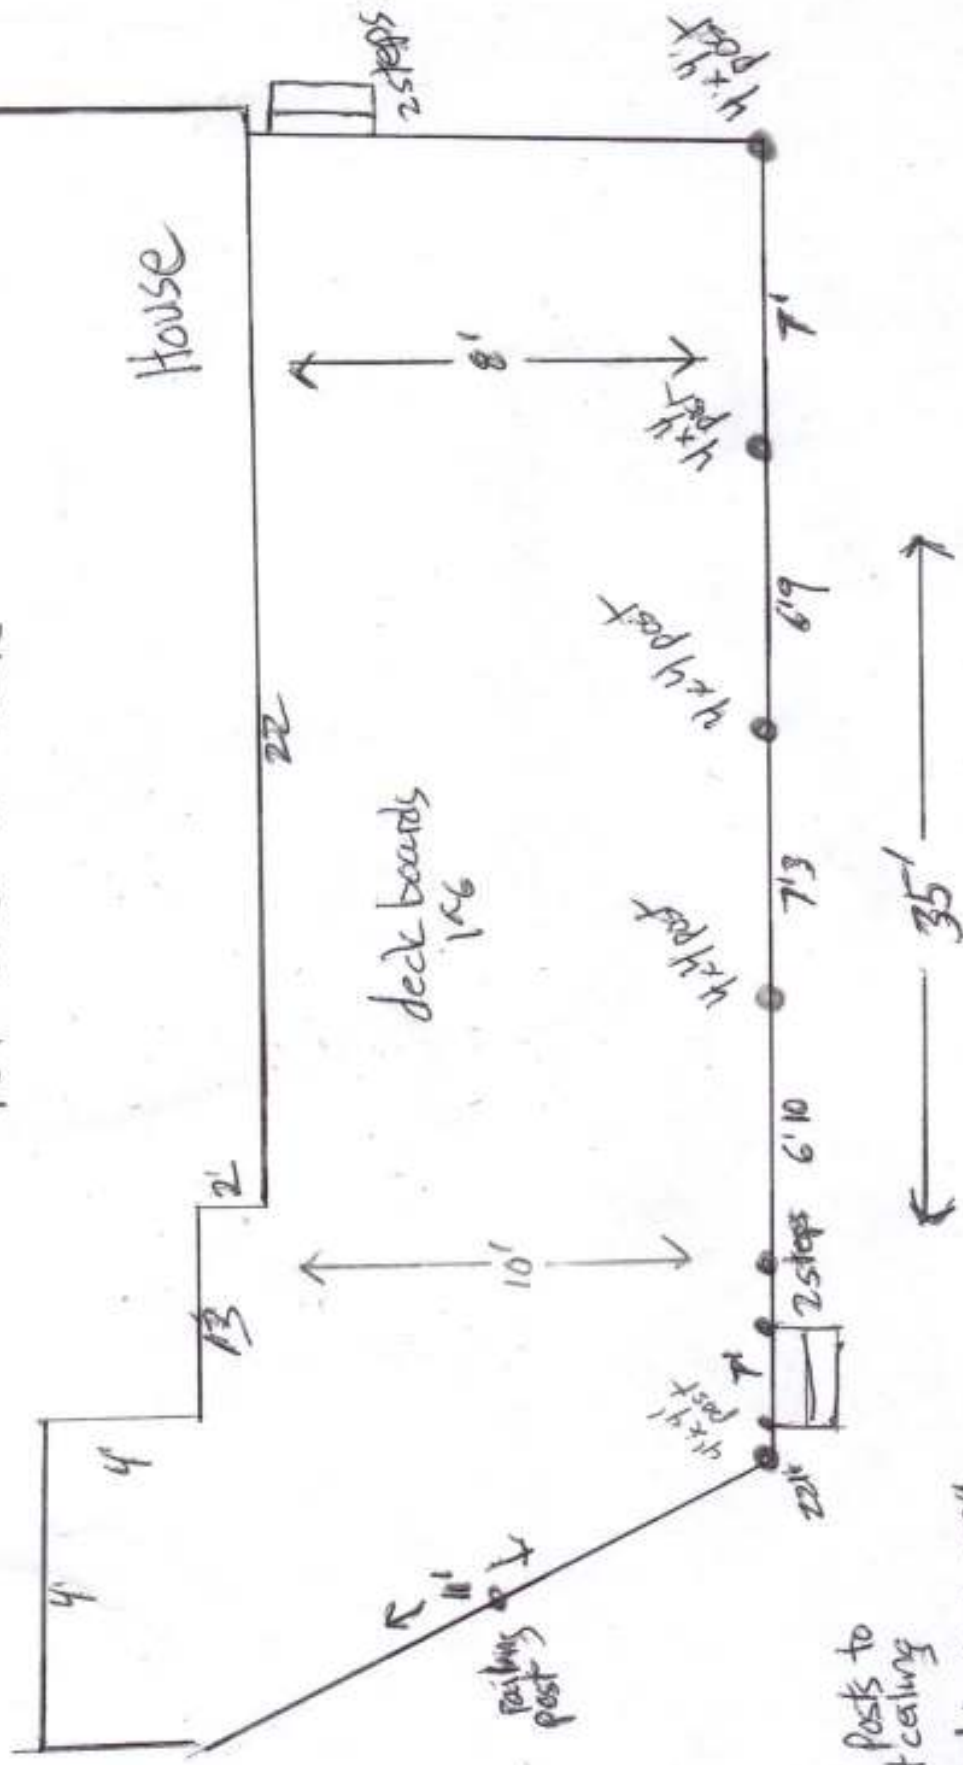

32 Ifalley St

TOP VIEW OF DECK

4x4 posts to support ceiling
handrail height 39"
guard rail height 37"
baluster spacing 3.5"