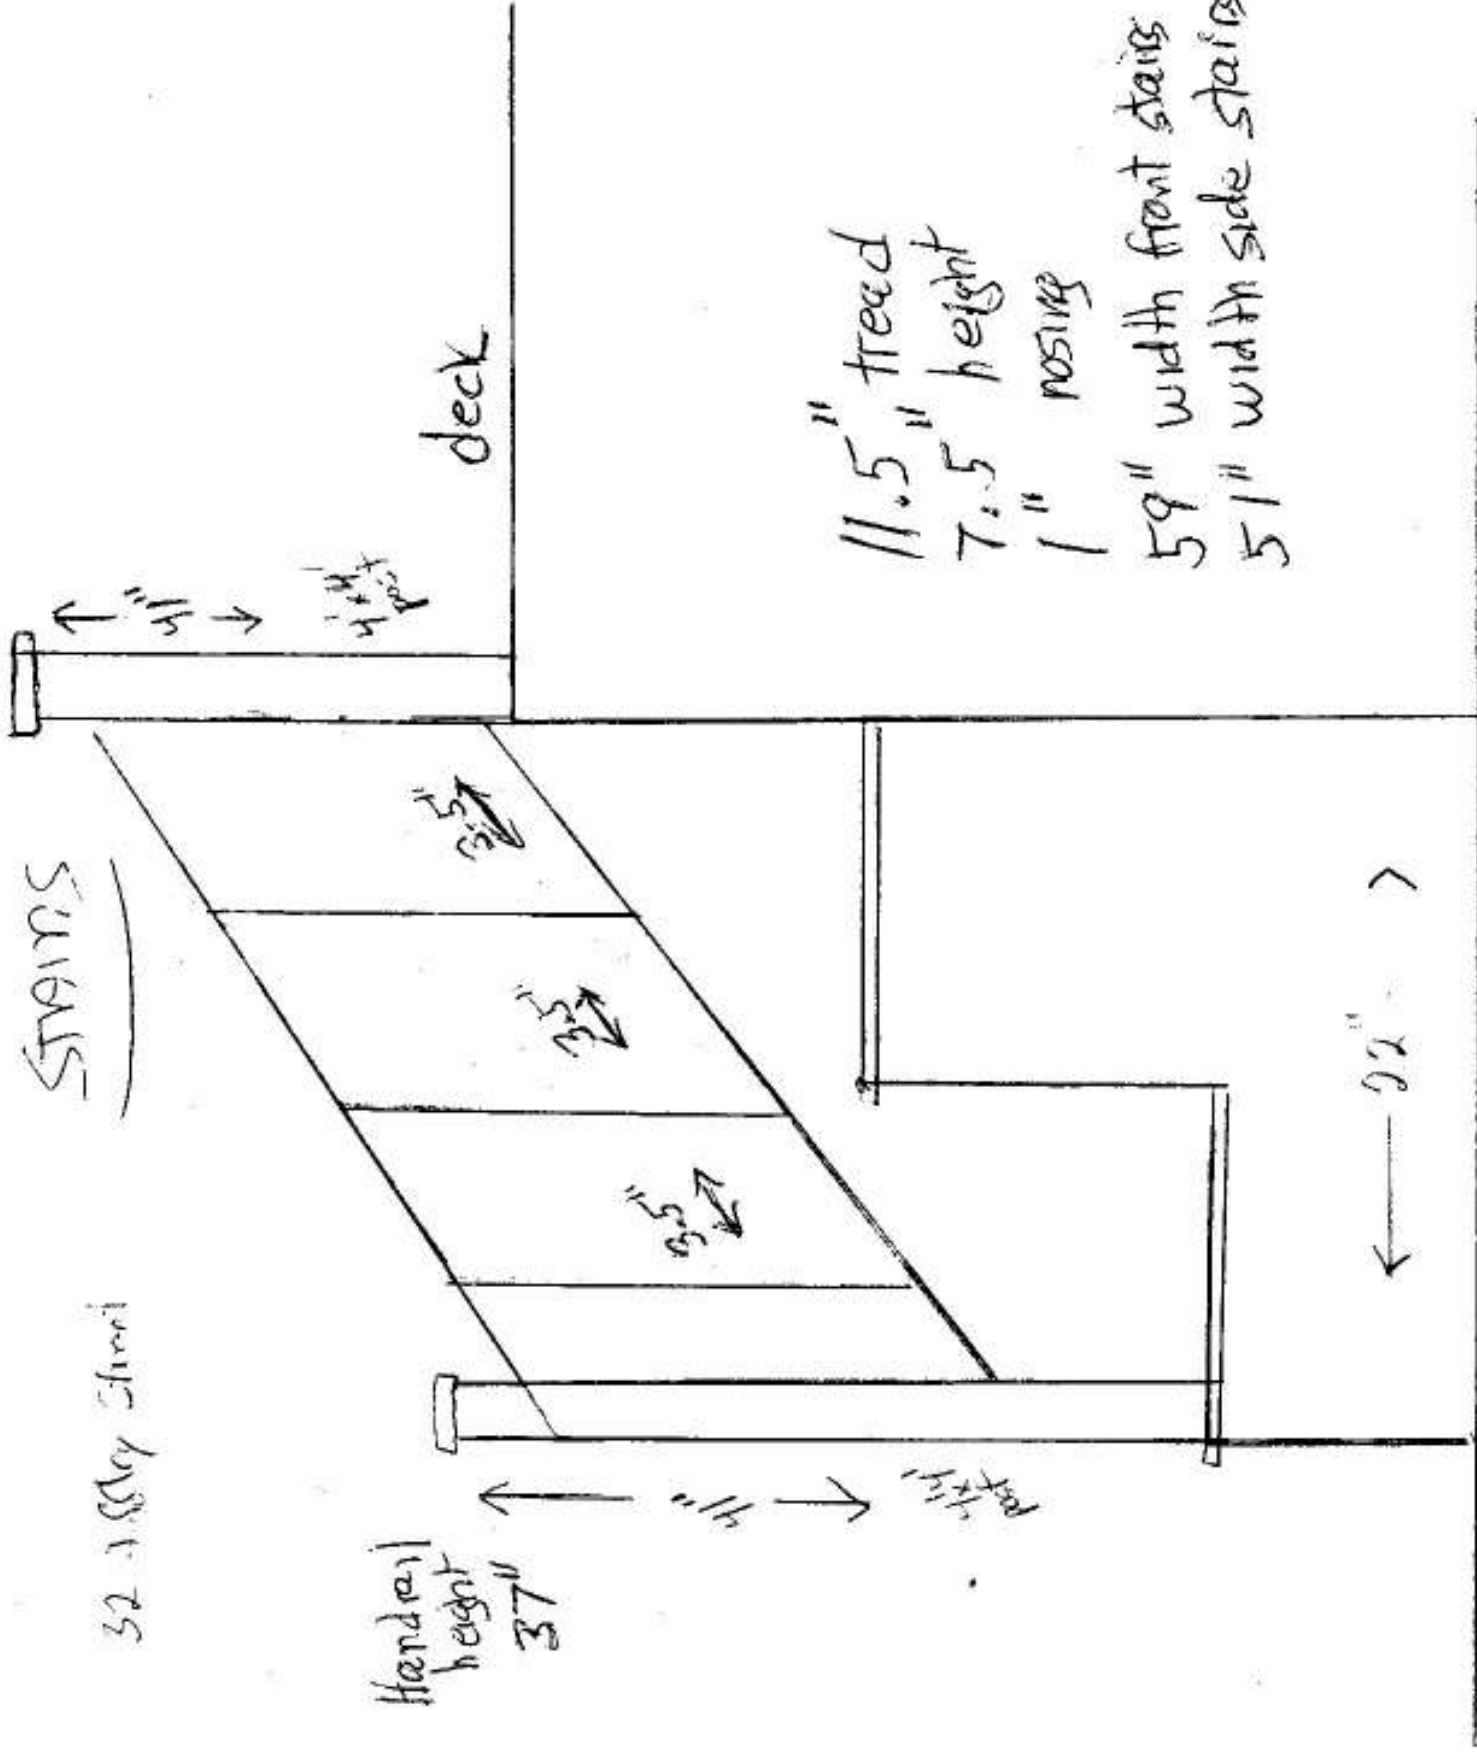

STAIRS

32 1/2" Deck Height

Handrail
height
37"

1 1/4" nosing

deck

11.5" tread
7.5" height
1" nosing

59" width front stairs
51" width side stairs

22"