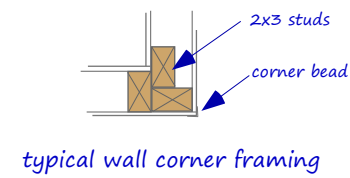

new bathroom elevations

new closet and shower framing

scale: 1/4"=1'-0"
when printed on 11"x17" paper