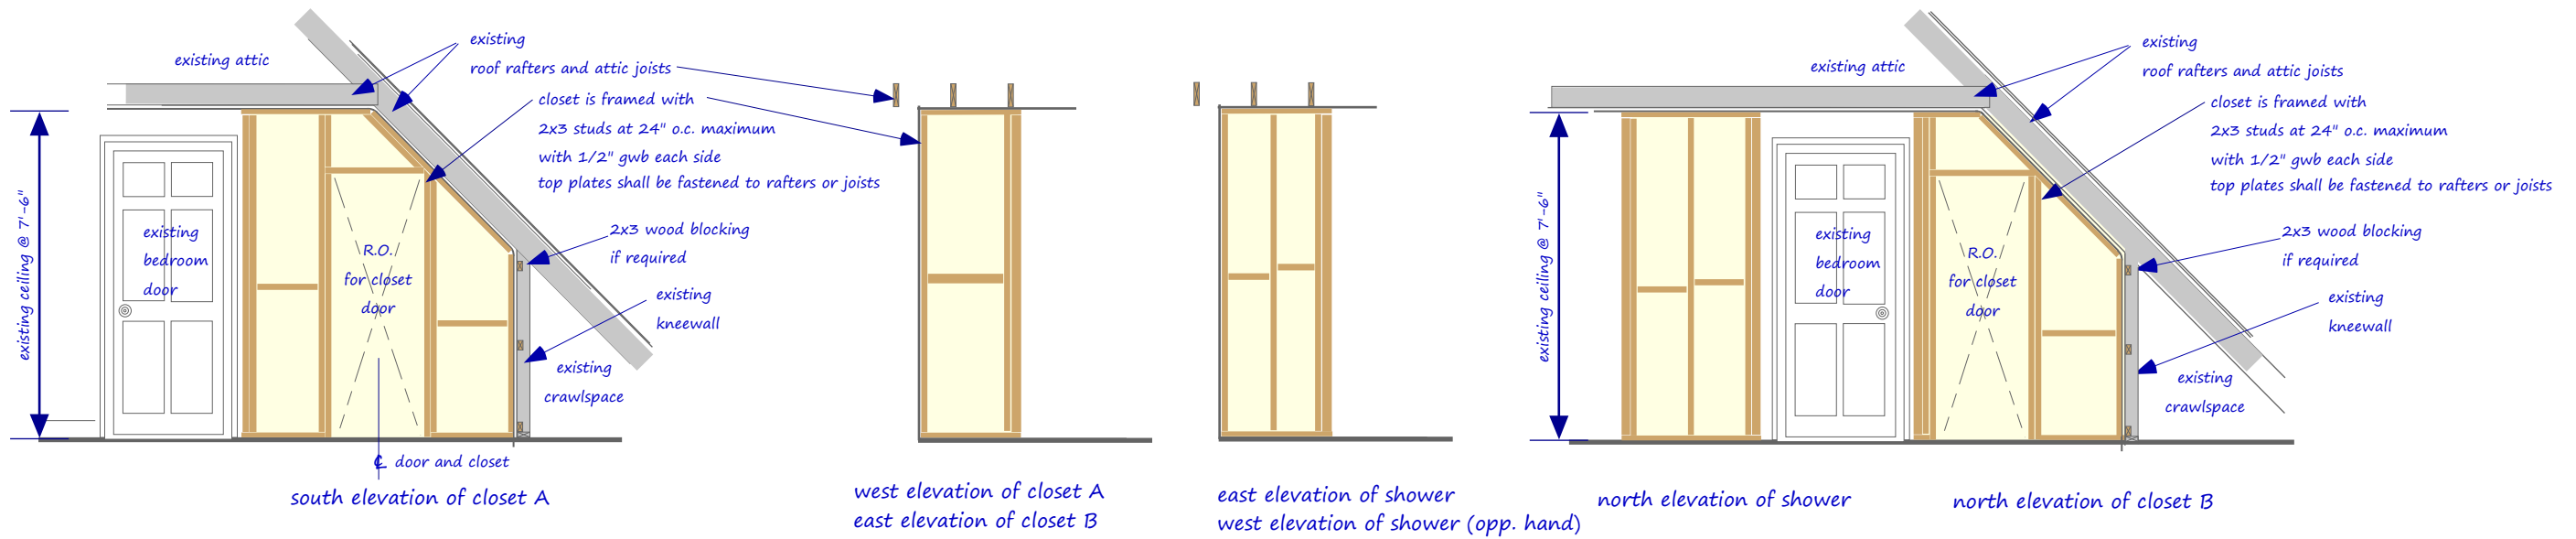

new bathroom elevations

new closet and shower framing

scale: 1/4"=1'-0"
when printed on 11"x17" paper