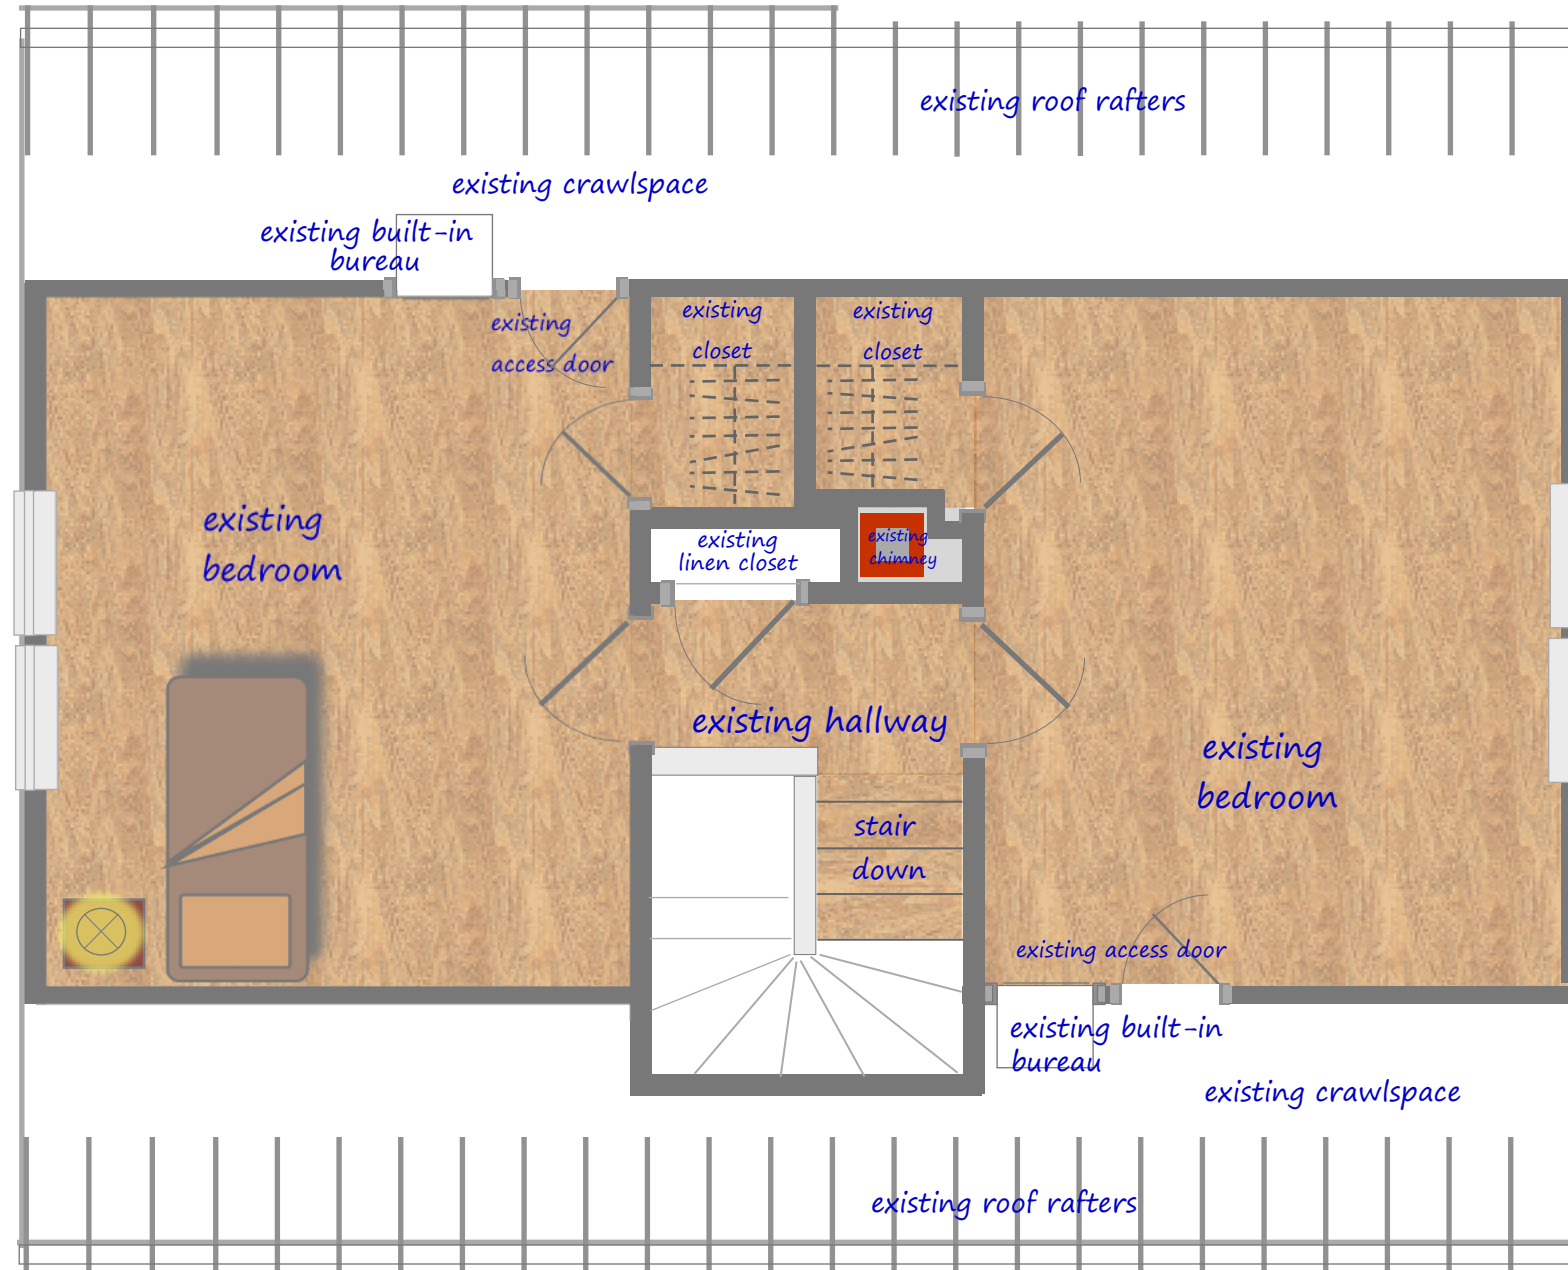

Belfort Street

second floor plan

north
 scale: 1/4"=1'-0"
 when printed on 11"x17" paper

October 12, 2015

existing second floor plan A-1

Renovation for new 3/4 Bath
 155 Belfort Street, Portland, Maine 04103