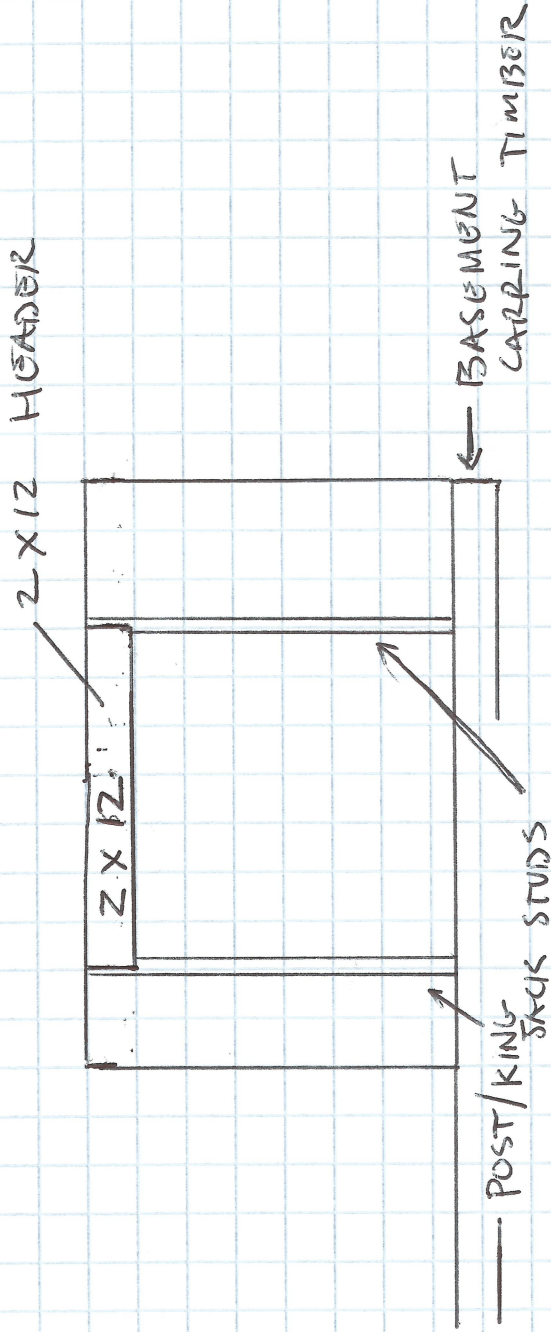

PROPOSED DINING/LIVING OPENING

MEG & SHANE LUNGE
143 BELFORT