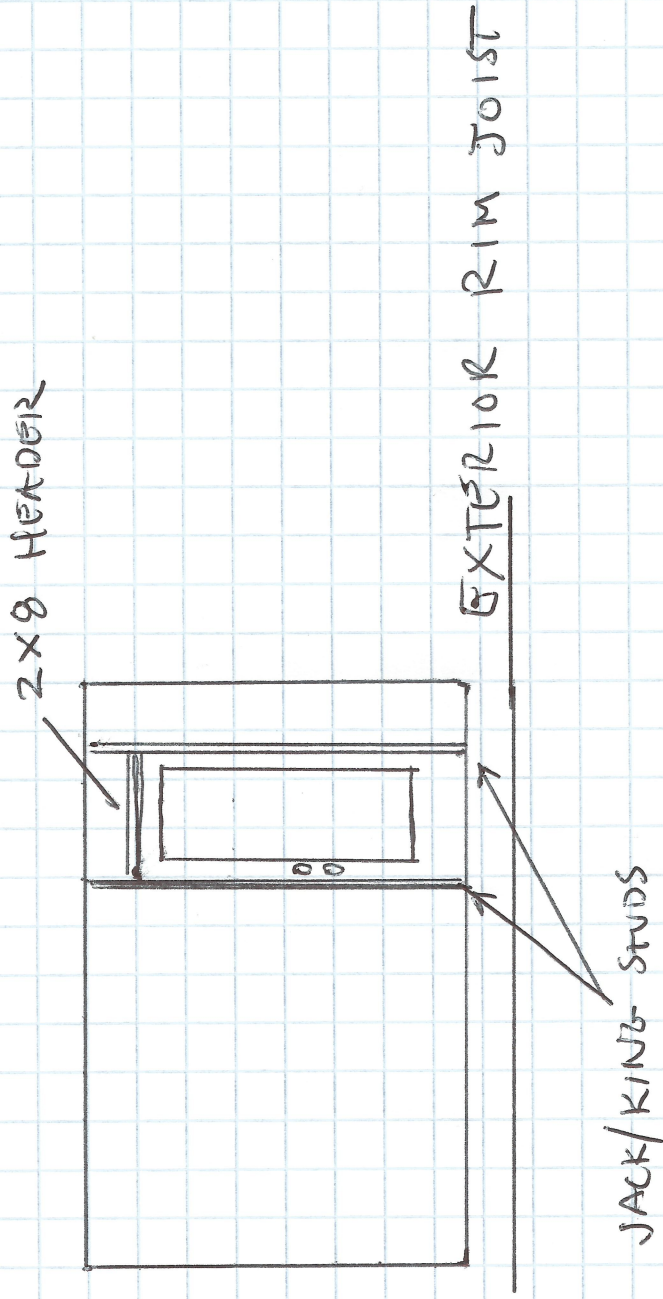

PROPOSED BEDROOM 2'8" X 6'8" ENTRY

MEL & SHANE LONG
143 BELFORT