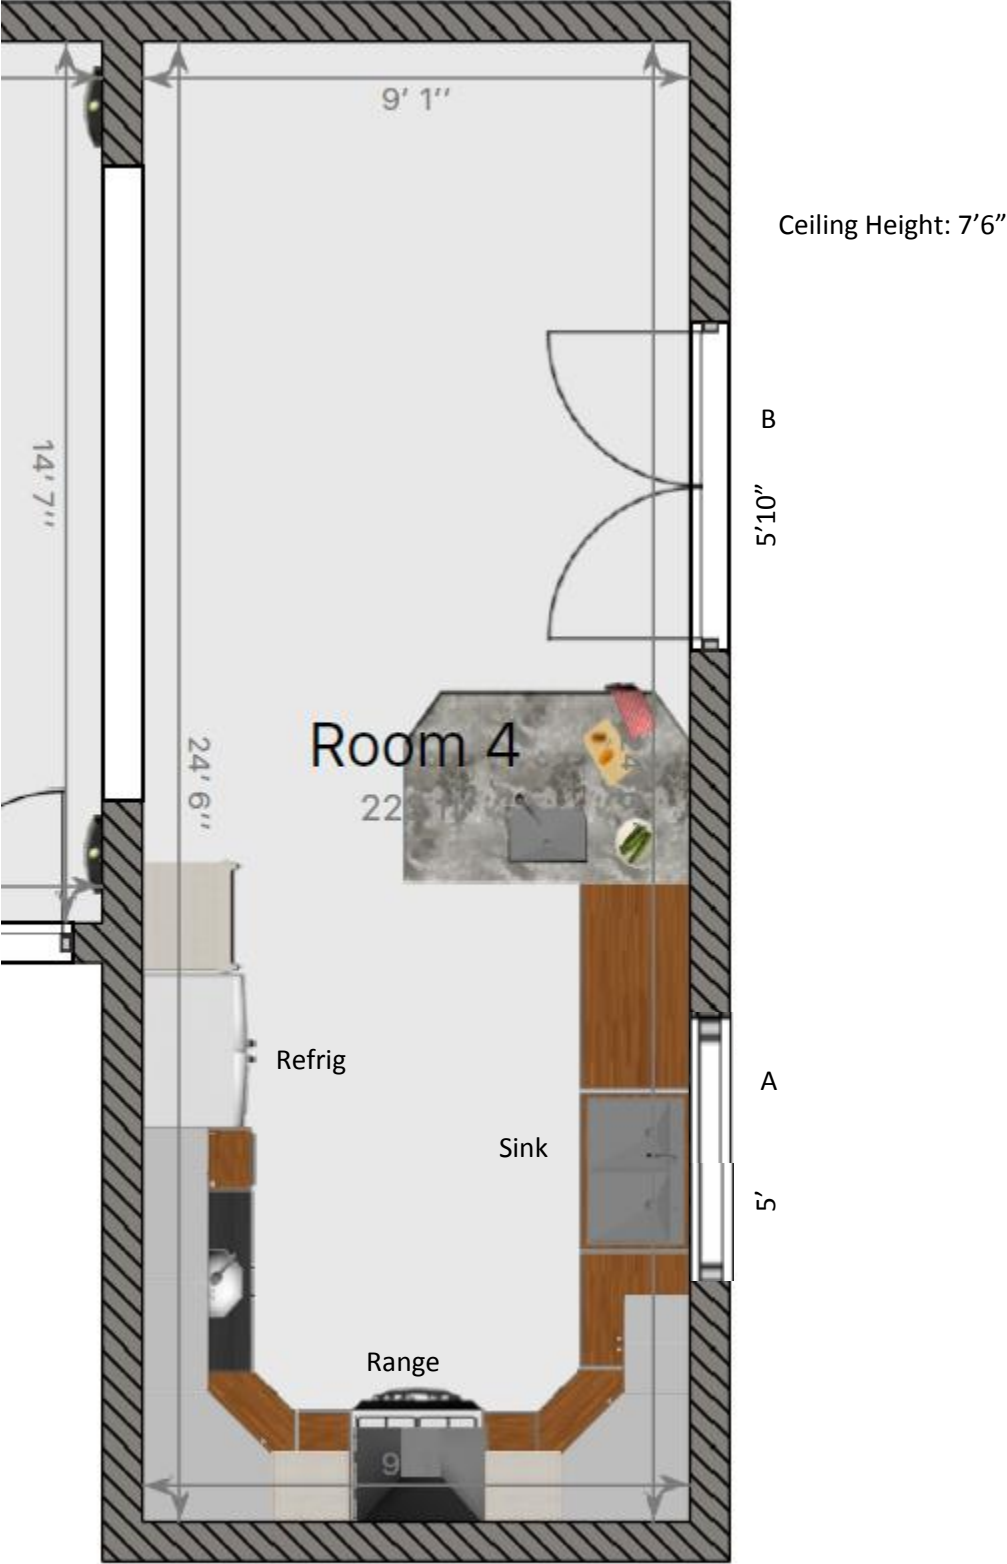

A2. Proposed Kitchen Floor Plan

Window and Door Schedule

Type	Style	Quantity
A	60" x 36" single sliding vinyl window	1
B	70" x 80" gliding left-hand patio door	1