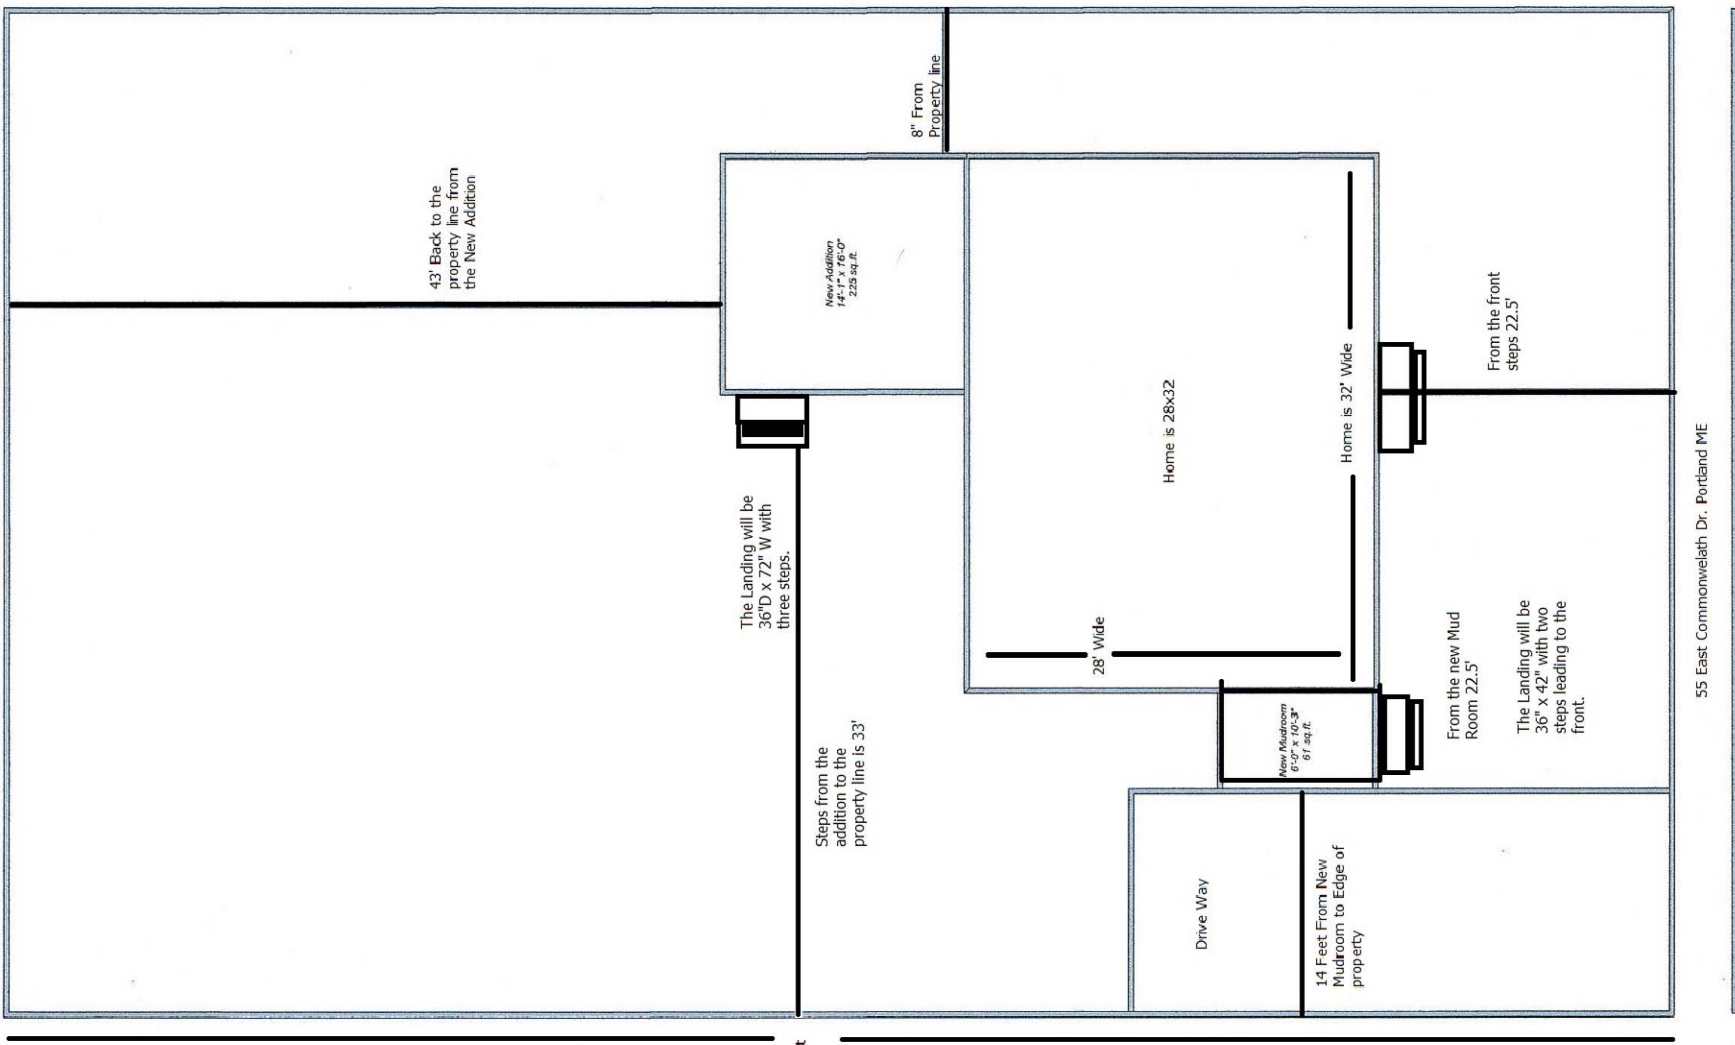

60 Feet Width of Property

55 East Commonweleth Dr. Portland ME