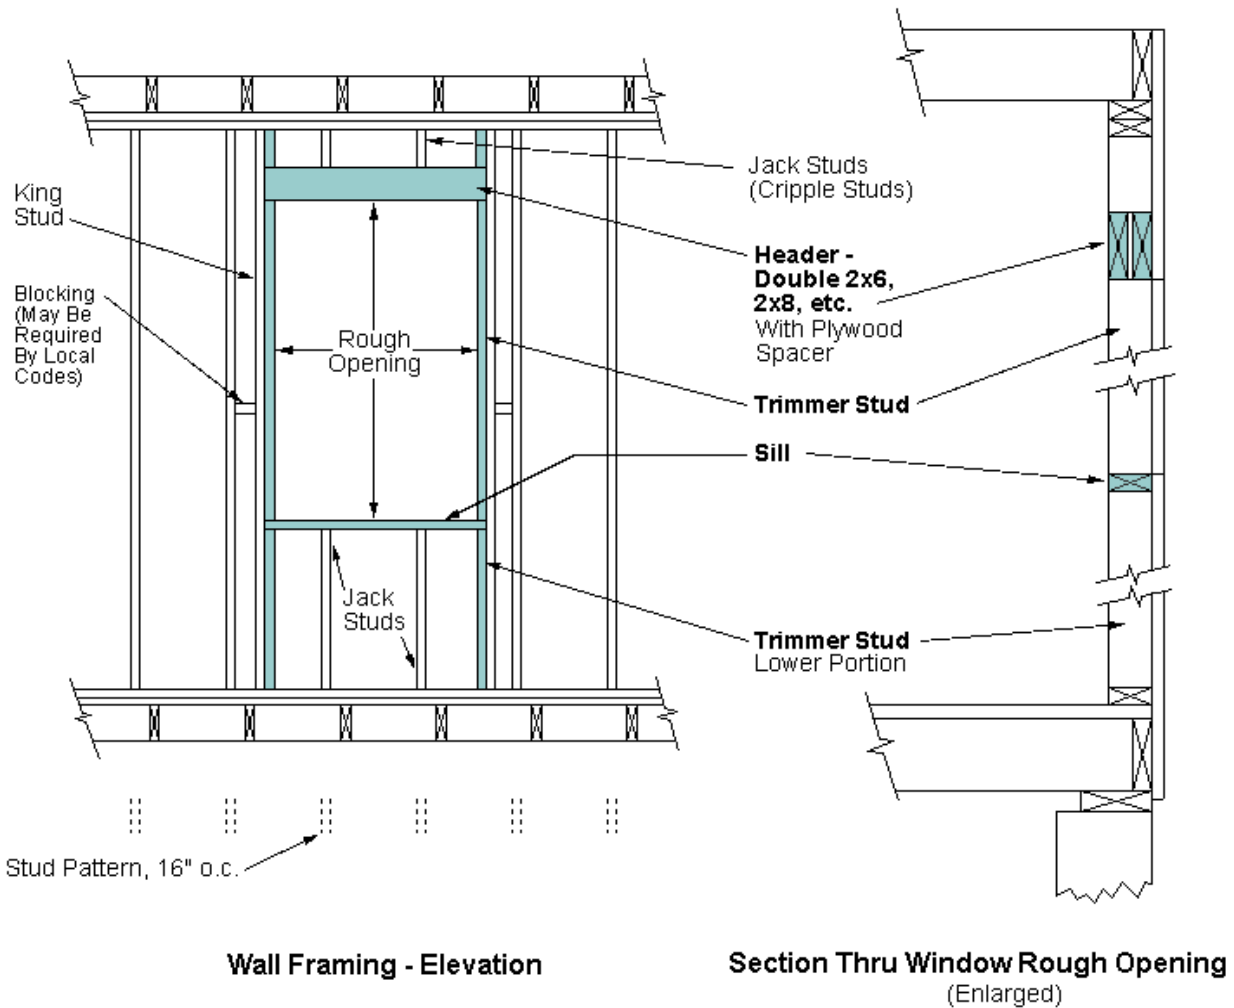

Typical Framing Details

2x8 Headers will be Used

Framing A Window Rough Opening