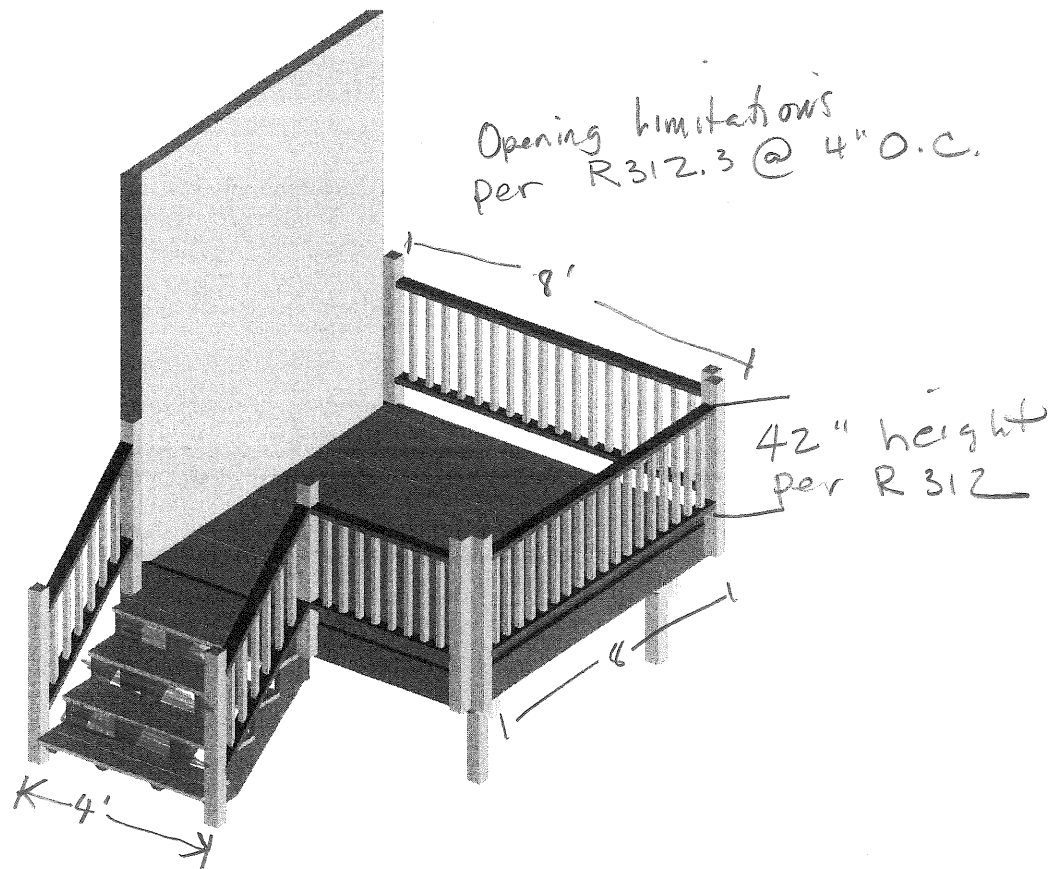

NEVER STOP  
IMPROVING.

DECK DESIGNER  
powered by DIY Technologies

Floor Plan

Lowe's Deck Design

## 8x8 deck

Print this document and take it to the Doors and Windows desk or Commercial Sales desk at your local Lowe's store.

One of our associates will help you find the materials you need.

Your Deck Design's Project ID is:  
727860682