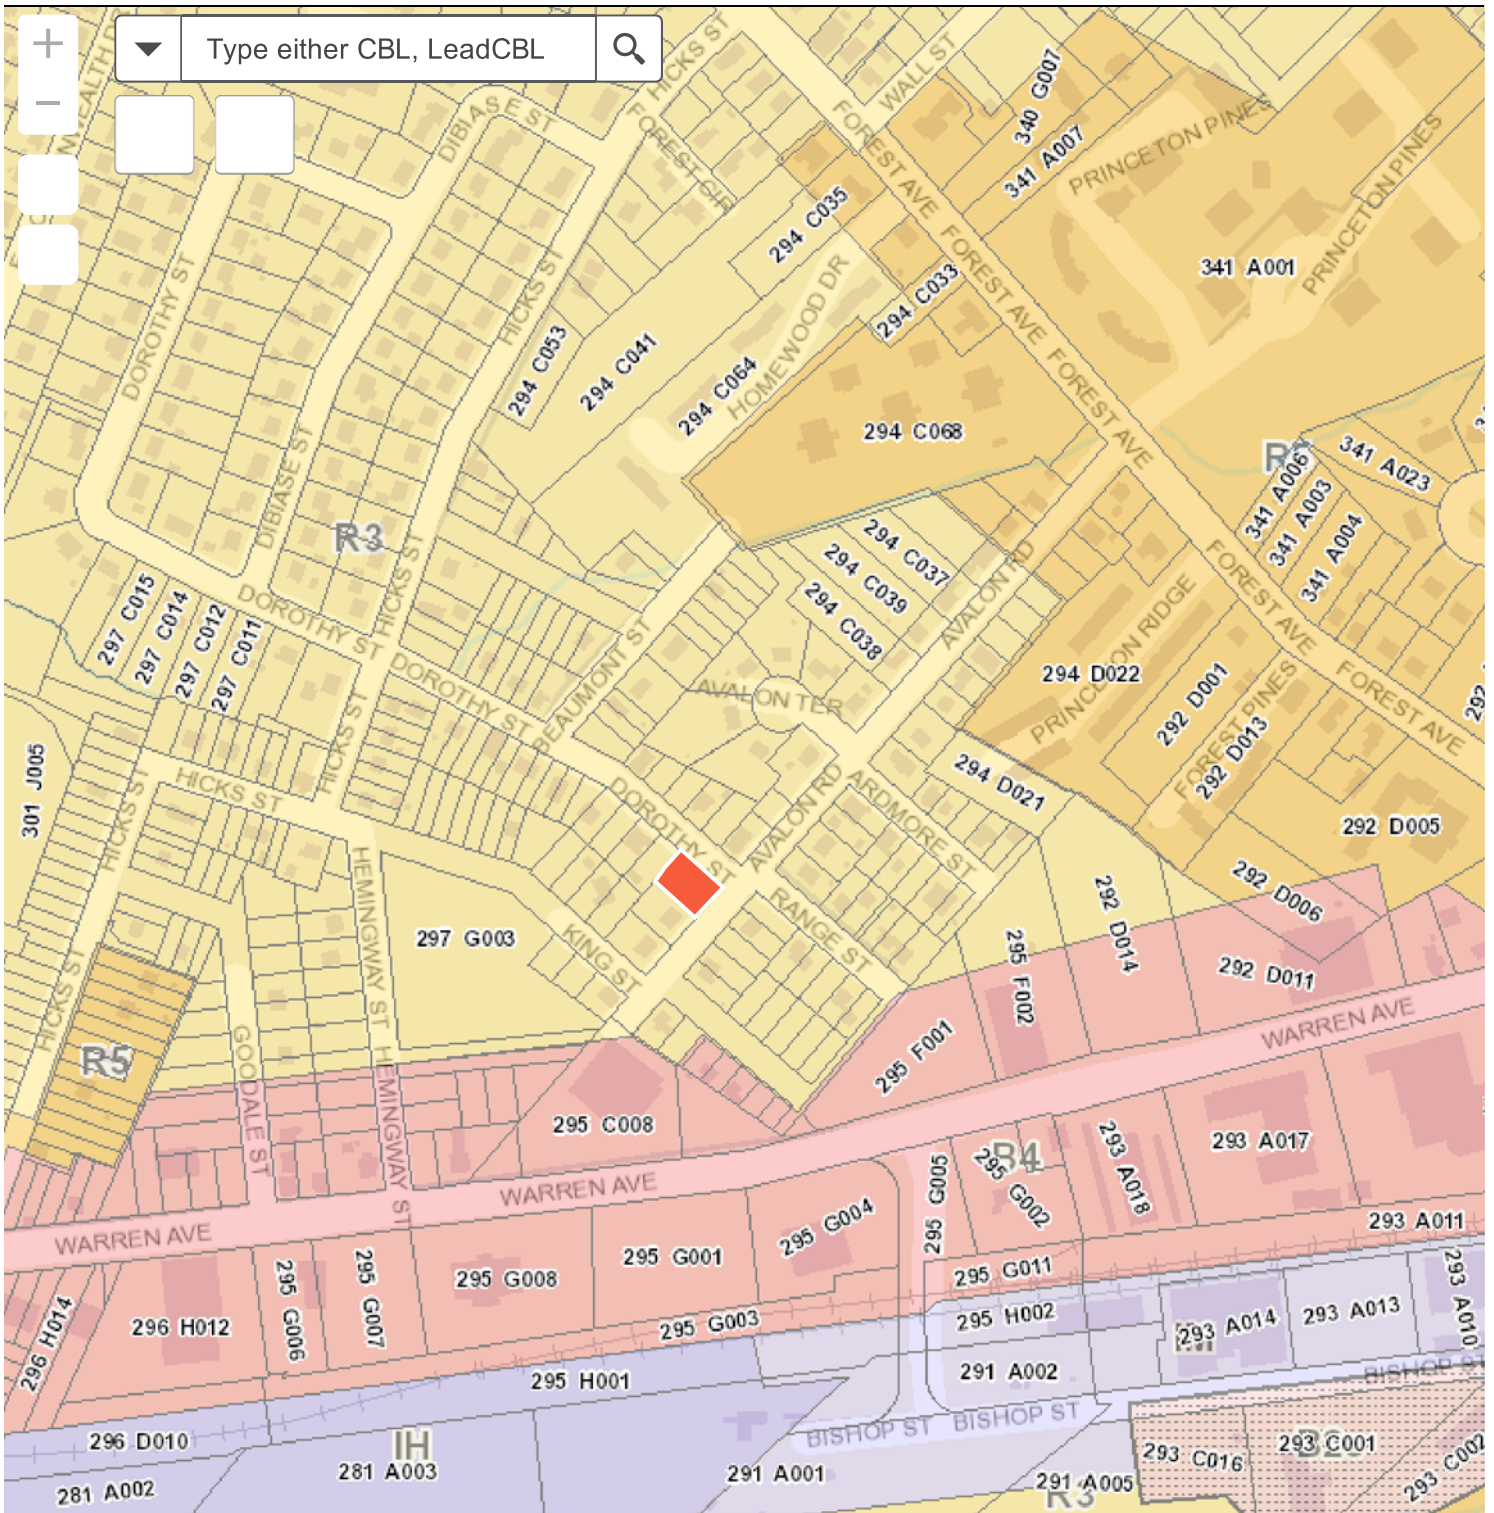

85 Avalon Rd - Practical Difficulty Variance

400ft

2,920,471.529 313,084.959 Feet